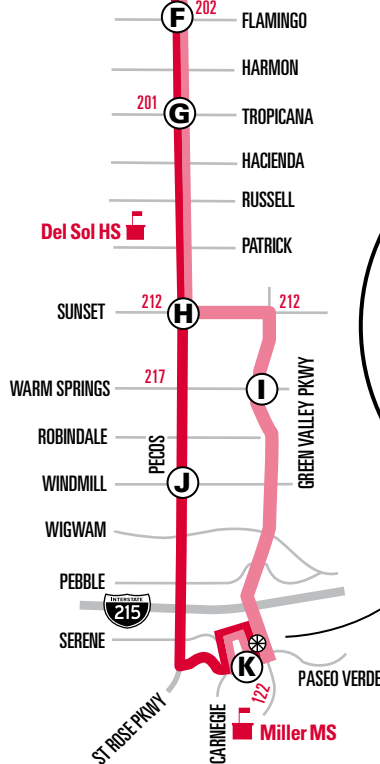

NOTE: All trips below will operate the Evening Routing at the south end (see inset map)

111A	7:00	7:11	7:19	7:27	7:36	7:39	7:49	7:56	8:06	8:11	8:22
111A	8:00	8:11	8:19	8:27	8:36	8:39	8:49	8:56	9:06	9:11	9:22
111A	9:00	9:10	9:17	9:24	9:32	9:35	9:44	9:51	10:01	10:06	10:16
111A	10:00	10:10	10:17	10:24	10:32	10:35	10:44	10:51	11:01	11:06	11:16
111A	10:55	11:05	11:12	11:19	11:26	11:29	11:37	11:43	<b>11:52</b>	<b>11:56</b>	12:02
111A	11:55	12:05	12:12	12:19	12:26	12:29	12:37	12:43	12:52	<b>12:56</b>	1:02

NOTE: □ Trip does not serve CSN or stops along Cheyenne and Gowan. Buses will continue north on Pecos across Cheyenne.

NOTE: In the evening hours, Green Valley Pkwy south of Warm Springs is serviced southbound only. To travel northbound, board Route 111B southbound and continue through the layover.

NOTE: Southbound continues on Pecos and does not enter college area.

- |  |                         |  |                         |
|--|-------------------------|--|-------------------------|
|  | Layover                 |  | 111A                    |
|  | Time Point              |  | 111B                    |
|  | Route Transfer          |  | Sahara Express          |
|  | Community/Casino/Retail |  | Boulder Highway Express |

Additional bus stops approximately every 1/4 mile between time points.