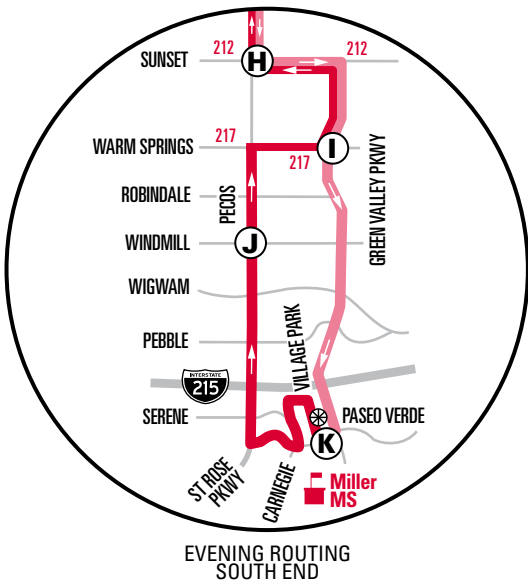

NOTE: All trips below will operate the Evening Routing at the south end (see inset map)

111A	7:00	7:11	7:19	7:27	7:36	7:39	7:49	7:56	8:06	8:11	8:22
111A	8:00	8:11	8:19	8:27	8:36	8:39	8:49	8:56	9:06	9:11	9:22
111A	9:00	9:10	9:17	9:24	9:32	9:35	9:44	9:51	10:01	10:06	10:16
111A	10:00	10:10	10:17	10:24	10:32	10:35	10:44	10:51	11:01	11:06	11:16
111A	10:55	11:05	11:12	11:19	11:26	11:29	11:37	11:43	<b>11:52</b>	<b>11:56</b>	12:02
111A	11:55	12:05	12:12	12:19	12:26	12:29	12:37	12:43	12:52	<b>12:56</b>	1:02

NOTE: □ Trip does not serve CSN or stops along Cheyenne and Gowan. Buses will continue north on Pecos across Cheyenne.

NOTE: In the evening hours, Green Valley Pkwy south of Warm Springs is serviced southbound only. To travel northbound, board Route 111B southbound and continue through the layover.

NOTE: Southbound continues on Pecos and does not enter college area.

- |  |                         |  |                         |
|--|-------------------------|--|-------------------------|
|  | Layover                 |  | 111A                    |
|  | Time Point              |  | 111B                    |
|  | Route Transfer          |  | Sahara Express          |
|  | Community/Casino/Retail |  | Boulder Highway Express |

Additional bus stops approximately every 1/4 mile between time points.