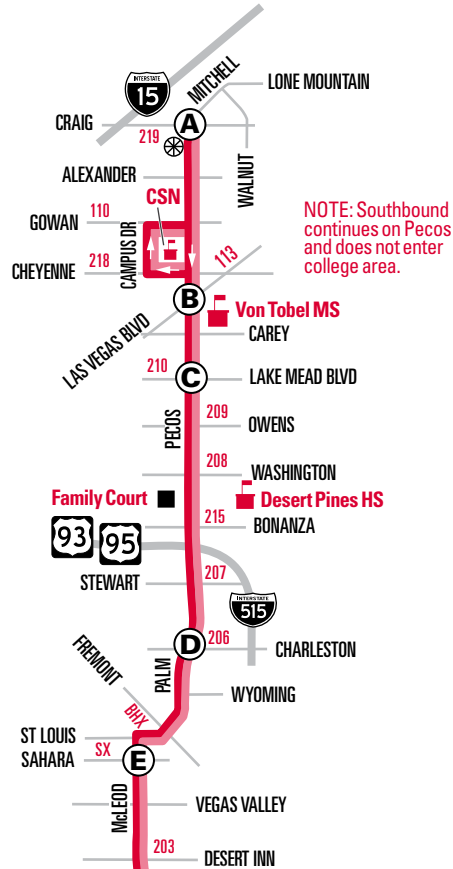

NOTE: All trips below will operate the Evening Routing at the south end (see inset map)

111A	7:00	7:11	7:19	7:27	7:36	7:39	7:49	7:56	8:06	8:11	8:22
111A	8:00	8:11	8:19	8:27	8:36	8:39	8:49	8:56	9:06	9:11	9:22
111A	9:00	9:10	9:17	9:24	9:32	9:35	9:44	9:51	10:01	10:06	10:16
111A	10:00	10:10	10:17	10:24	10:32	10:35	10:44	10:51	11:01	11:06	11:16
111A	10:55	11:05	11:12	11:19	11:26	11:29	11:37	11:43	<b>11:52</b>	<b>11:56</b>	12:02
111A	11:55	12:05	12:12	12:19	12:26	12:29	12:37	12:43	12:52	<b>12:56</b>	1:02

NOTE: □ Trip does not serve CSN or stops along Cheyenne and Gowan. Buses will continue north on Pecos across Cheyenne.

NOTE: In the evening hours, Green Valley Pkwy south of Warm Springs is serviced southbound only. To travel northbound, board Route 111B southbound and continue through the layover.

NOTE: Southbound continues on Pecos and does not enter college area.

- |  |                         |  |                         |
|--|-------------------------|--|-------------------------|
|  | Layover                 |  | 111A                    |
|  | Time Point              |  | 111B                    |
|  | Route Transfer          |  | Sahara Express          |
|  | Community/Casino/Retail |  | Boulder Highway Express |