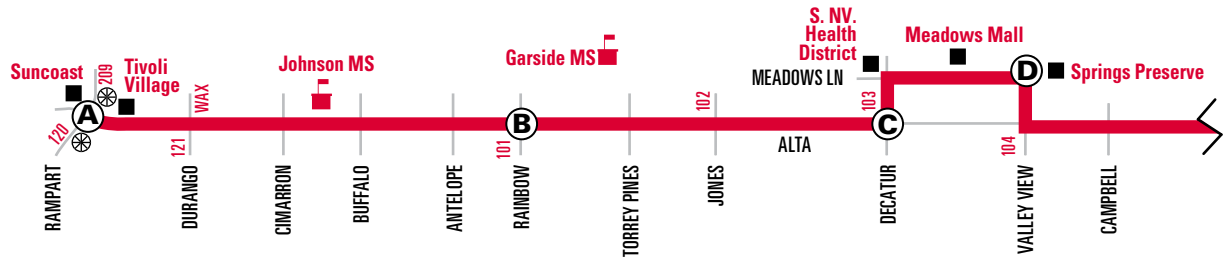

WESTBOUND WEEKDAYS

(K) Stewart & Nellis (After Loop)	(I) Pecos	(H) Eastern	(G) Stewart & Las Vegas Blvd	(F) Bonneville Transit Center (BTC) Bay 18	(E) Rancho	(D) Meadows Ln. & Valley View	(C) Alta & Decatur	(B) Rainbow	(A) Alta & Rampart	CONTINUES AS ROUTE
5:49	5:56	6:00	6:07	6:15	6:27	6:31	6:36	6:44	6:52	209
6:44	6:52	6:57	7:04	7:13	7:26	7:31	7:36	7:44	7:52	209
7:44	7:52	7:57	8:04	8:13	8:26	8:31	8:36	8:44	8:52	209
8:44	8:52	8:57	9:04	9:13	9:26	9:31	9:36	9:44	9:52	209
9:44	9:52	9:57	10:04	10:13	10:26	10:31	10:36	10:44	10:52	209
10:43	10:51	10:56	11:03	11:12	11:25	11:30	11:35	11:44	11:53	209
11:42	11:50	11:55	12:02	12:11	12:24	12:29	12:35	12:44	12:53	209
12:42	12:50	12:55	1:02	1:11	1:24	1:29	1:35	1:44	1:53	209
1:42	1:50	1:55	2:02	2:11	2:24	2:29	2:35	2:44	2:53	209
2:42	2:50	2:55	3:02	3:11	3:24	3:29	3:35	3:44	3:53	209
3:42	3:50	3:55	4:02	4:11	4:24	4:29	4:35	4:44	4:53	209
4:42	4:50	4:55	5:02	5:11	5:24	5:29	5:35	5:44	5:53	209
5:42	5:50	5:55	6:02	6:11	6:24	6:29	6:34	6:43	6:51	209
6:42	6:50	6:54	7:01	7:09	7:21	7:25	7:30	7:38	7:46	209
7:41	7:48	7:52	7:59	8:07	8:19	8:23	8:28	8:36	8:44	209

Schedule Times: AM Times in REGULAR PM Times in BOLD

Additional bus stops approximately every 1/4 mile between time points.

⊗ Layover	CX Centennial Express
(A) Time Point	SDX Strip & Downtown Express
000 Route Transfer	SX Sahara Express
■ Community/Casino/Retail	WAX Westcliff Airport Express
⋄ Route Map Continues