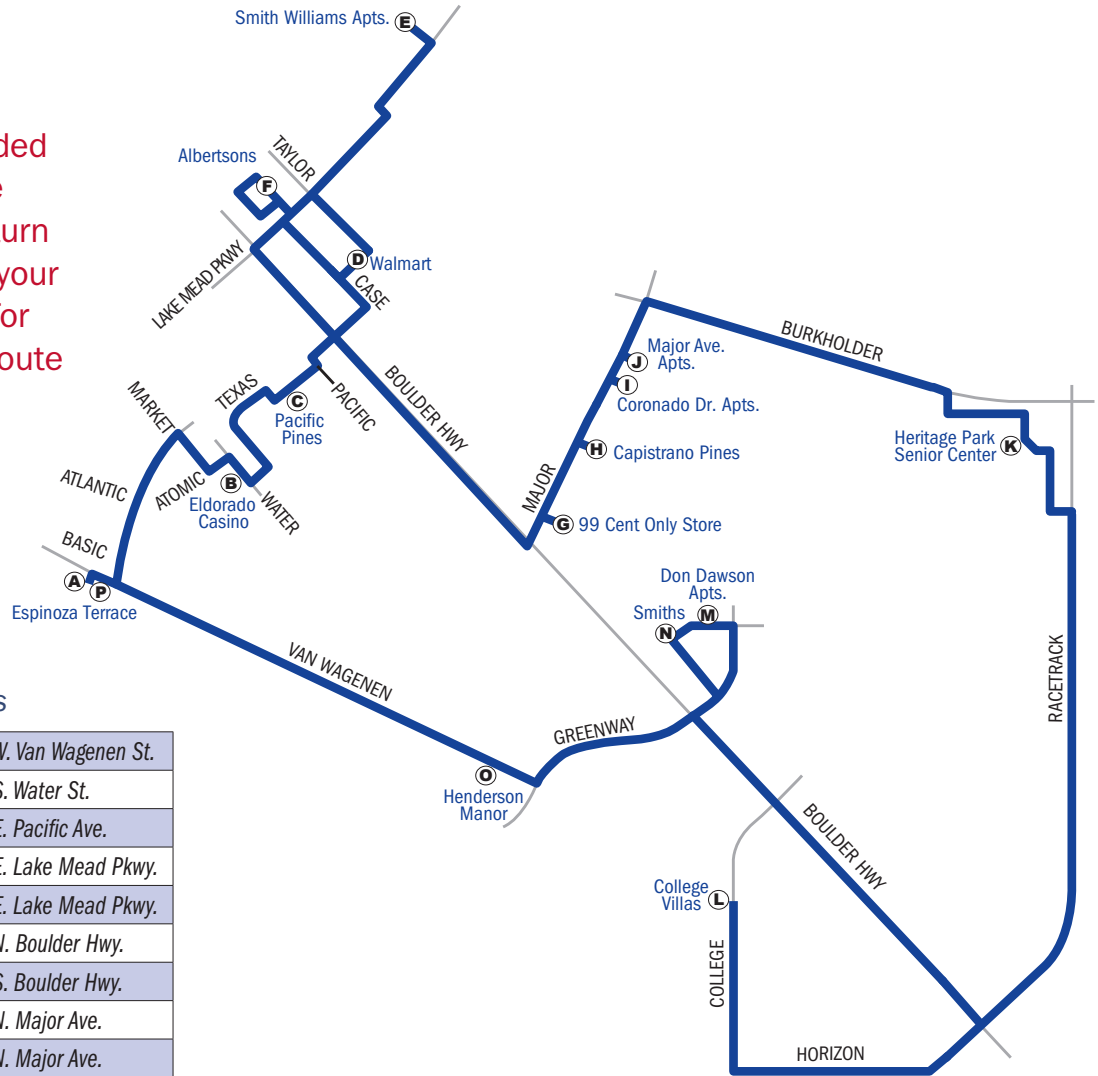

Silver STAR Description

Specialized transit service that provides continuous neighborhood loop routes throughout the Southern Nevada community.

- All vehicles are wheelchair accessible
- Does not accommodate bicycles
- A service of the Regional Transportation Commission of Southern Nevada

716 Henderson

Effective

**DECEMBER
2017**

Henderson 716

SILVER STAR

Specialized Transportation
Access Routes

(A)	(B)	(C)	(D)	(E)	(F)	(G)	(H)	(I)	(J)	(K)	(L)	(M)	(N)	(O)	(P)
9:00	9:04	9:08	9:14	9:20	9:25	9:32	9:35	9:37	9:39	9:44	9:53	9:58	10:00	10:05	10:10
10:20	10:24	10:28	10:34	10:40	10:45	10:52	10:55	10:57	10:59	11:04	11:13	11:18	11:20	11:25	11:30
11:40	11:44	11:48	11:54	12:00	12:05	12:12	12:15	12:17	12:19	12:24	12:33	12:38	12:40	12:45	12:50
1:00	1:04	1:08	1:14	1:20	1:25	1:32	1:35	1:37	1:39	1:44	1:53	1:58	2:00	2:05	2:10
2:20	2:24	2:28	2:34	2:40	2:45	2:52	2:55	2:57	2:59	3:04	3:13	3:18	3:20	3:25	3:30

BOLD=p.m.

See reverse side for more information 12/5/2017

NOTE: Trips boarded **AFTER 12:50** are not ensured a return trip. Please plan your trip accordingly. For assistance with route planning contact 702-228-RIDE (7433).

LOCATIONS/STOPS:

Effective: Tues/Thurs

(A)	Espinoza Terrace	171 W. Van Wagenen St.
(B)	Eldorado Casino	140 S. Water St.
(C)	Pacific Pines	132 E. Pacific Ave.
(D)	Walmart	300 E. Lake Mead Pkwy.
(E)	Smith Williams Apts	575 E. Lake Mead Pkwy.
(F)	Albertsons	190 N. Boulder Hwy.
(G)	99 Cent Only Store	716 S. Boulder Hwy.
(H)	Capistrano Pines	400 N. Major Ave.
(I)	Coronado Dr. Apts.	500 N. Major Ave.
(J)	Major Ave. Apts.	600 N. Major Ave.
(K)	Heritage Park Sr. Ctr.	300 S. Racetrack Rd.
(L)	College Villas	511 College Dr.
(M)	Don Dawson Apts.	101 Palo Verde Dr.
(N)	Smiths	830 S. Boulder Hwy.
(O)	Henderson Manor	435 E. Van Wagenen St.
(P)	Espinoza Terrace	171 W. Van Wagenen St.