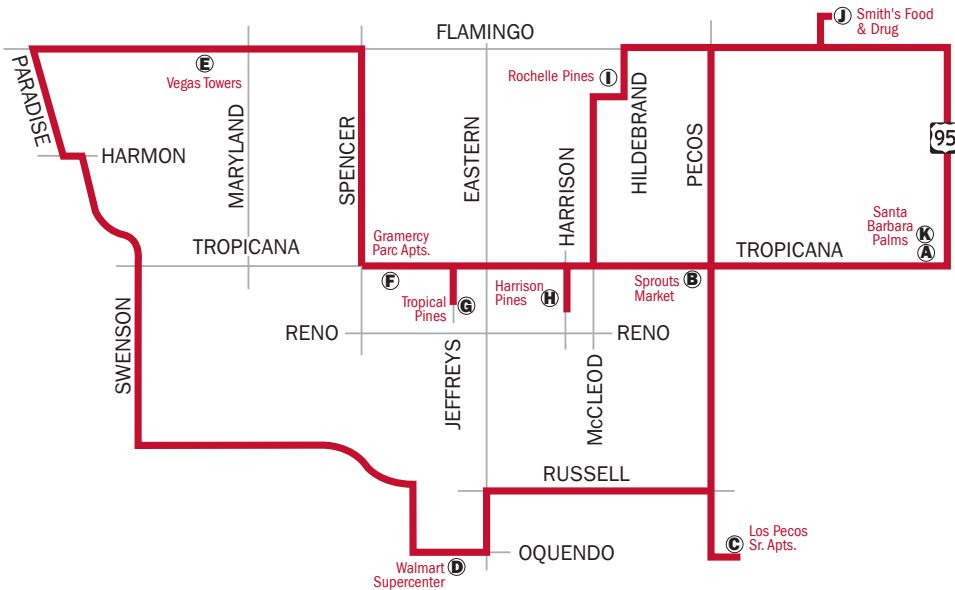

SilverSTAR Route 711

The RTC works with valley seniors to identify neighborhood routes to help meet their mobility needs. The service is open to the entire community, but was designed with senior citizens in mind. The service stops at senior living communities and various shopping areas.

A	B	C	D	E	F	G	H	I	J	K
6:41	6:46	6:52	7:02	7:21	7:29	7:32	7:37	7:44	7:51	8:03
8:10	8:15	8:21	8:31	8:50	8:58	9:01	9:06	9:13	9:20	9:32
9:39	9:44	9:50	10:00	10:19	10:27	10:30	10:35	10:42	10:49	11:01
11:08	11:13	11:19	11:29	11:48	11:56	11:59	12:04	12:11	12:18	12:30
12:37	12:42	12:48	12:58	1:17	1:25	1:28	1:33	1:40	1:47	1:59
2:06	2:11	2:17	2:27	2:46	2:54	2:57	3:02	3:09	3:16	3:28
3:35	3:40	3:46	3:56	4:15	4:23	4:26	4:31	4:38	4:45	4:57

BOLD=p.m.

For assistance with route planning, contact **702-228-RIDE (7433)**

LOCATIONS/STOPS: This route operates on **MONDAY/THURSDAY**

A	Santa Barbara Palms	4880 Santa Barbara St.
B	Sprouts Market	3365 E. Tropicana Ave.
C	Los Pecos Sr. Apts.	5950 S. Pecos Rd.
D	Walmart Supercenter	6005 S. Eastern Ave.
E	Vegas Towers	1061 E. Flamingo Rd.
F	Gramercy Parc Apts.	2001 E. Tropicana Ave.
G	Tropical Pines	5030 Jeffreys St.
H	Harrison Pines	5045 Harrison Dr.
I	Rochelle Pines	4285 Hildebrand Ln.
J	Smith's Food & Drug	3850 E. Flamingo Rd.
K	Santa Barbara Palms	4880 Santa Barbara St.

NEGRITA = p.m.

Para obtener ayuda con la planificación de rutas, comuníquese al **702-228-RIDE (7433)**

LOCALIZACIONES/PARADAS: Esta ruta opera en **LUNES/JUEVES**

A	Santa Barbara Palms	4880 Santa Barbara St.
B	Sprouts Market	3365 E. Tropicana Ave.
C	Los Pecos Sr. Apts.	5950 S. Pecos Rd.
D	Walmart Supercenter	6005 S. Eastern Ave.
E	Vegas Towers	1061 E. Flamingo Rd.
F	Gramercy Parc Apts.	2001 E. Tropicana Ave.
G	Tropical Pines	5030 Jeffreys St.
H	Harrison Pines	5045 Harrison Dr.
I	Rochelle Pines	4285 Hildebrand Ln.
J	Smith's Food & Drug	3850 E. Flamingo Rd.
K	Santa Barbara Palms	4880 Santa Barbara St.