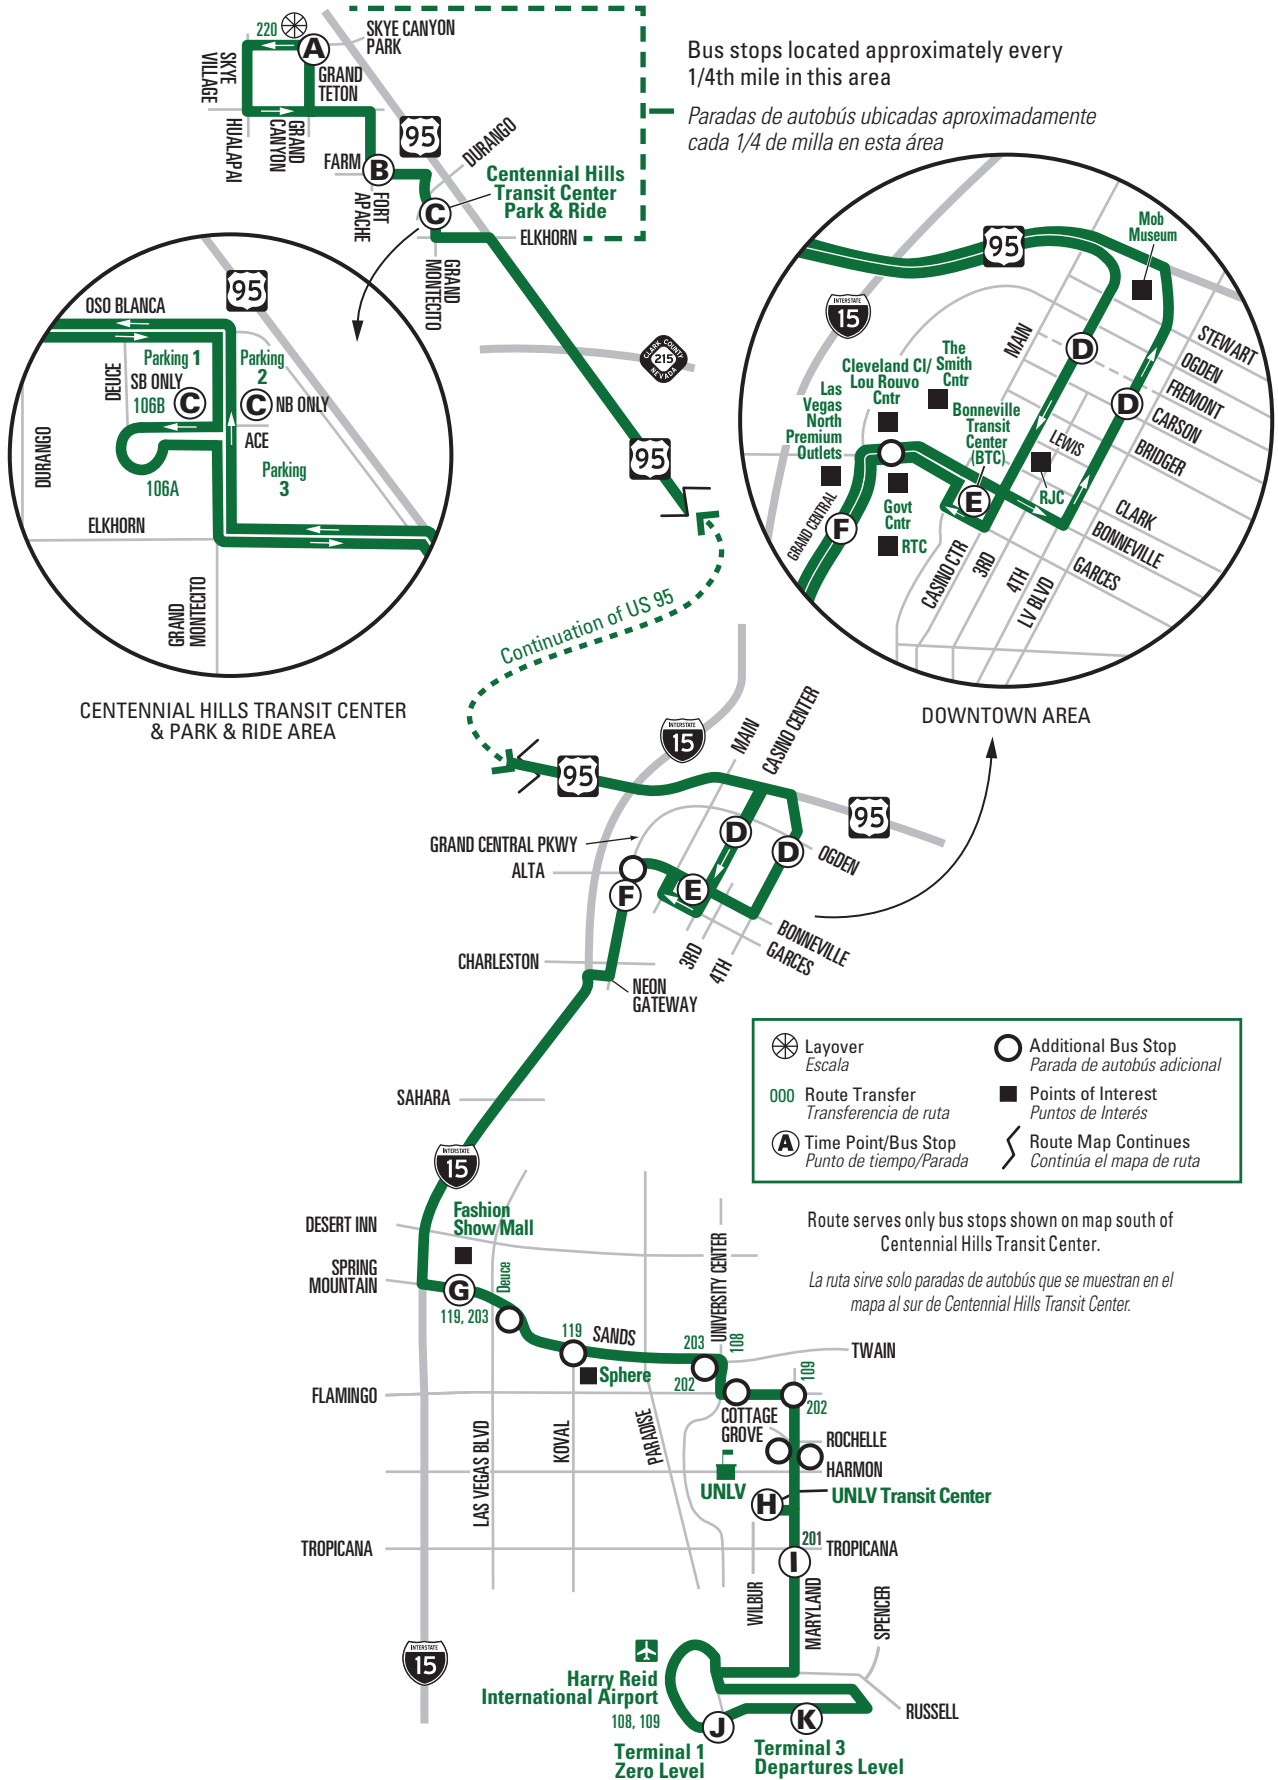

CX Centennial Hills