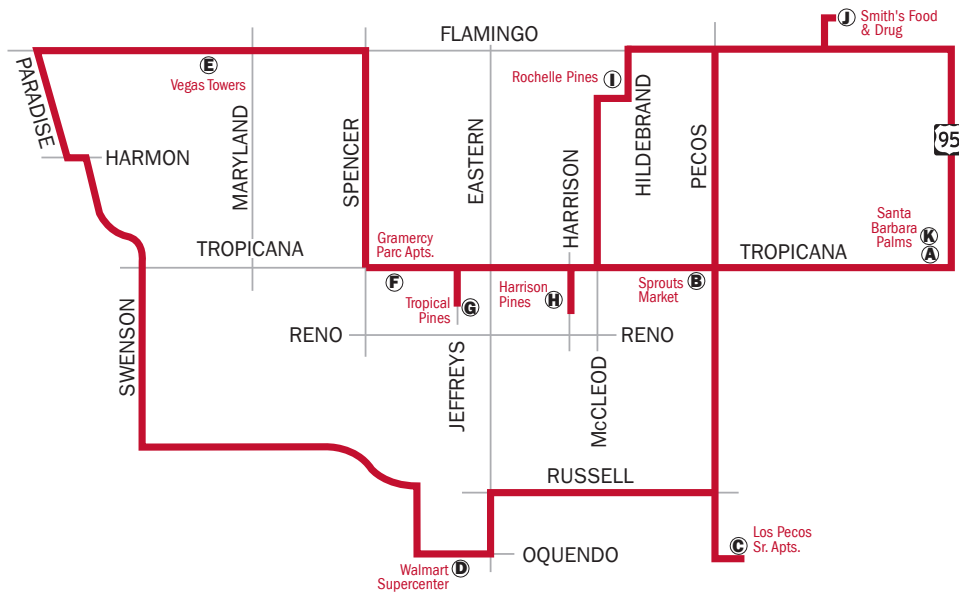

Senior Route 711

The RTC works with valley seniors to identify neighborhood routes to help meet their mobility needs. The service is open to the entire community, but was designed with senior citizens in mind. The service stops at senior living communities and various shopping areas.

A	B	C	D	E	F	G	H	I	J	K
6:41	6:46	6:52	7:02	7:21	7:29	7:32	7:37	7:44	7:51	8:03
8:03	8:08	8:14	8:24	8:43	8:51	8:54	8:59	9:06	9:13	9:25
9:25	9:30	9:36	9:46	10:05	10:13	10:16	10:21	10:28	10:35	10:47
10:47	10:52	10:58	11:08	11:27	11:35	11:38	11:43	11:50	11:57	12:09
12:09	12:14	12:20	12:30	12:49	12:57	1:00	1:05	1:12	1:19	1:31
1:31	1:36	1:42	1:52	2:11	2:19	2:22	2:27	2:34	2:41	2:53
2:53	2:58	3:04	3:14	3:33	3:41	3:44	3:49	3:56	4:03	4:15

BOLD=p.m.

For assistance with route planning, contact **702-228-RIDE (7433)**

LOCATIONS/STOPS: Effective: **MONDAY/THURSDAY**

A	Santa Barbara Palms	4880 Santa Barbara St.
B	Sprouts Market	3365 E. Tropicana Ave.
C	Los Pecos Sr. Apts.	5950 S. Pecos Rd.
D	Walmart Supercenter	6005 S. Eastern Ave.
E	Vegas Towers	1061 E. Flamingo Rd.
F	Gramercy Parc Apts.	2001 E. Tropicana Ave.
G	Tropical Pines	5030 Jeffreys St.
H	Harrison Pines	5045 Harrison Dr.
I	Rochelle Pines	4285 Hildebrand Ln.
J	Smith's Food & Drug	3850 E. Flamingo Rd.
K	Santa Barbara Palms	4880 Santa Barbara St.

NEGRITA = p.m.

Para obtener ayuda con la planificación de rutas, comuníquese al **702-228-RIDE (7433)**

LOCALIZACIONES/PARADAS: Efectivo: **LUNES/JUEVES**

A	Santa Barbara Palms	4880 Santa Barbara St.
B	Sprouts Market	3365 E. Tropicana Ave.
C	Los Pecos Sr. Apts.	5950 S. Pecos Rd.
D	Walmart Supercenter	6005 S. Eastern Ave.
E	Vegas Towers	1061 E. Flamingo Rd.
F	Gramercy Parc Apts.	2001 E. Tropicana Ave.
G	Tropical Pines	5030 Jeffreys St.
H	Harrison Pines	5045 Harrison Dr.
I	Rochelle Pines	4285 Hildebrand Ln.
J	Smith's Food & Drug	3850 E. Flamingo Rd.
K	Santa Barbara Palms	4880 Santa Barbara St.