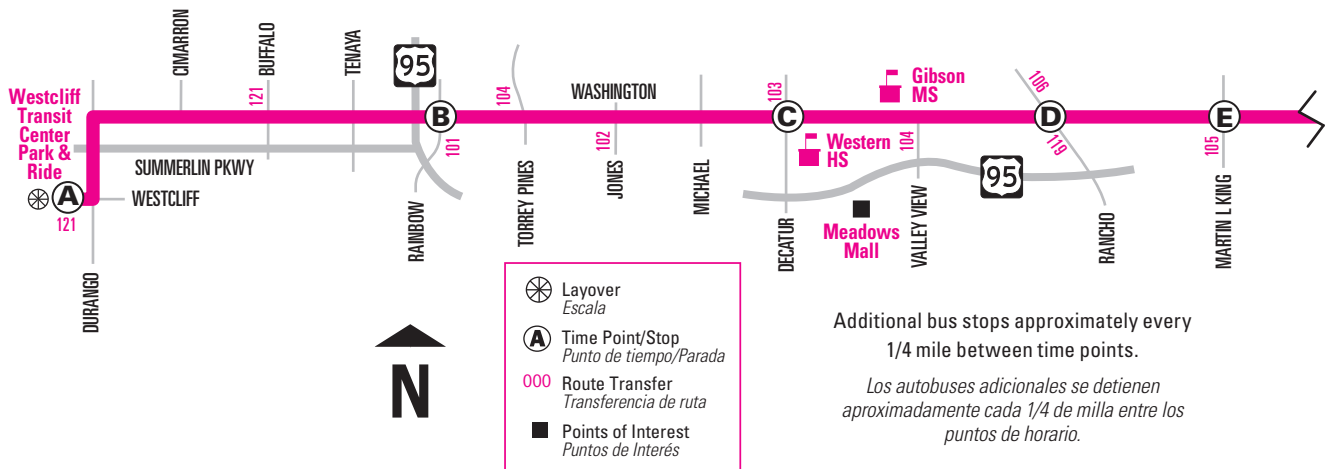

208 Washington | Saturdays

EASTBOUND SATURDAYS