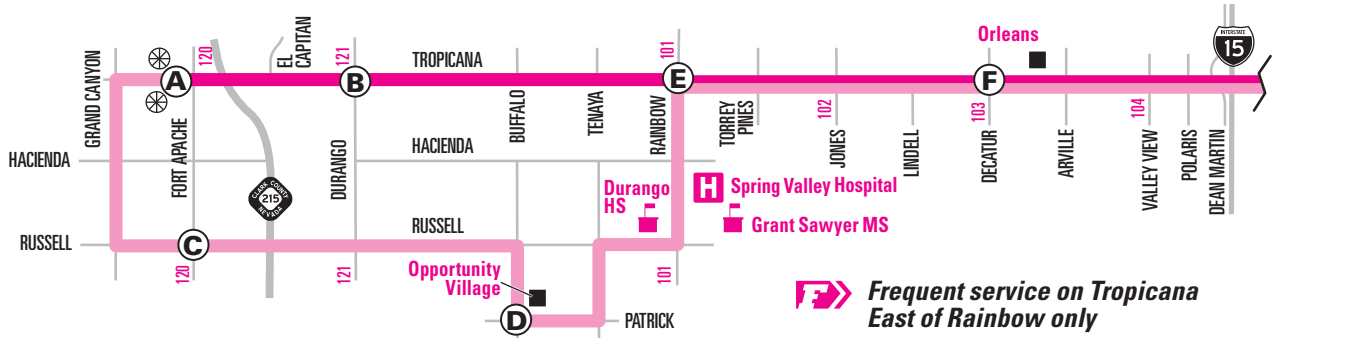

NOTE: ■ Trip starts on eastbound Tropicana east of Fort Apache. No service at the bus stop on eastbound Tropicana west of Fort Apache on this trip. NOTA: El viaje comienza en Tropicana dirección este al este de Fort Apache. Sin servicio en la parada de autobús en Tropicana hacia el este al oeste de Fort Apache en este viaje.

F Frequent service on Tropicana East of Rainbow only
Servicio frecuente en Tropicana únicamente al este de Rainbow