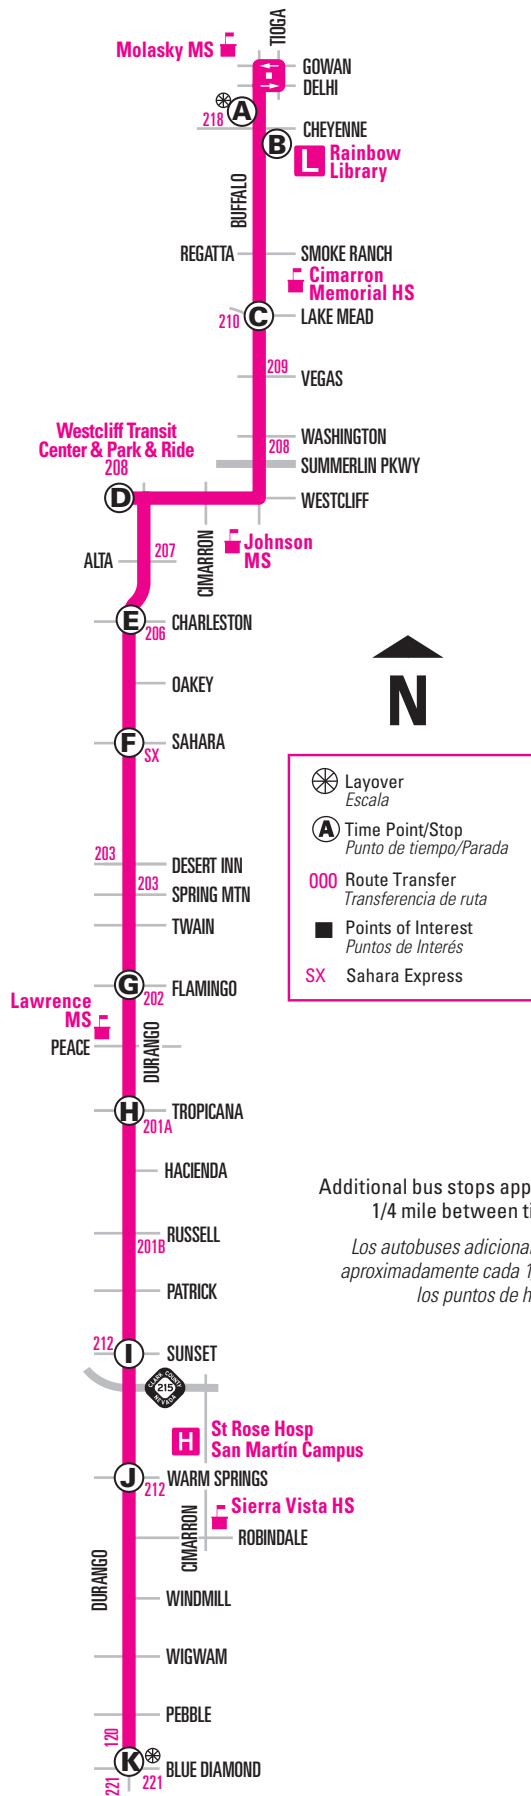

NOTE: ■ Trip begins at the bus stop on southbound Buffalo just south of Cheyenne.
 NOTA: El viaje comienza en la parada de autobús de Buffalo justo al sur de Cheyenne.

121 Durango/Bufalo

Additional bus stops approximately every 1/4 mile between time points.