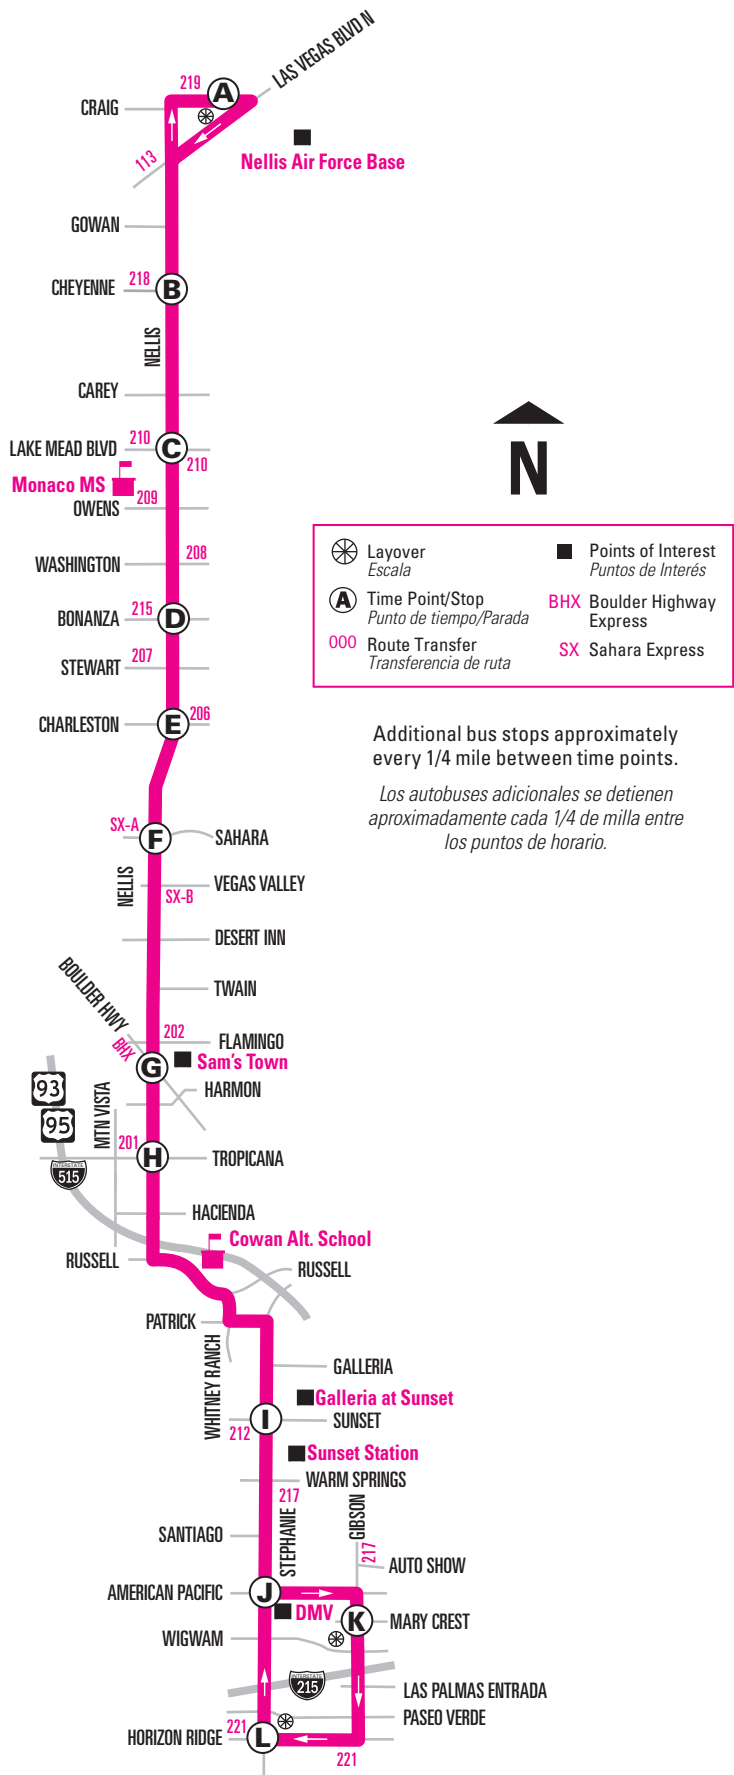

# 115 Nellis/Stephanie

Additional bus stops approximately every 1/4 mile between time points.

*Los autobuses adicionales se detienen aproximadamente cada 1/4 de milla entre los puntos de horario.*

115

24 hour service (north of Tropicana)

# 115 Nellis/Stephanie

**115**

**24** hour service (north of Tropicana)