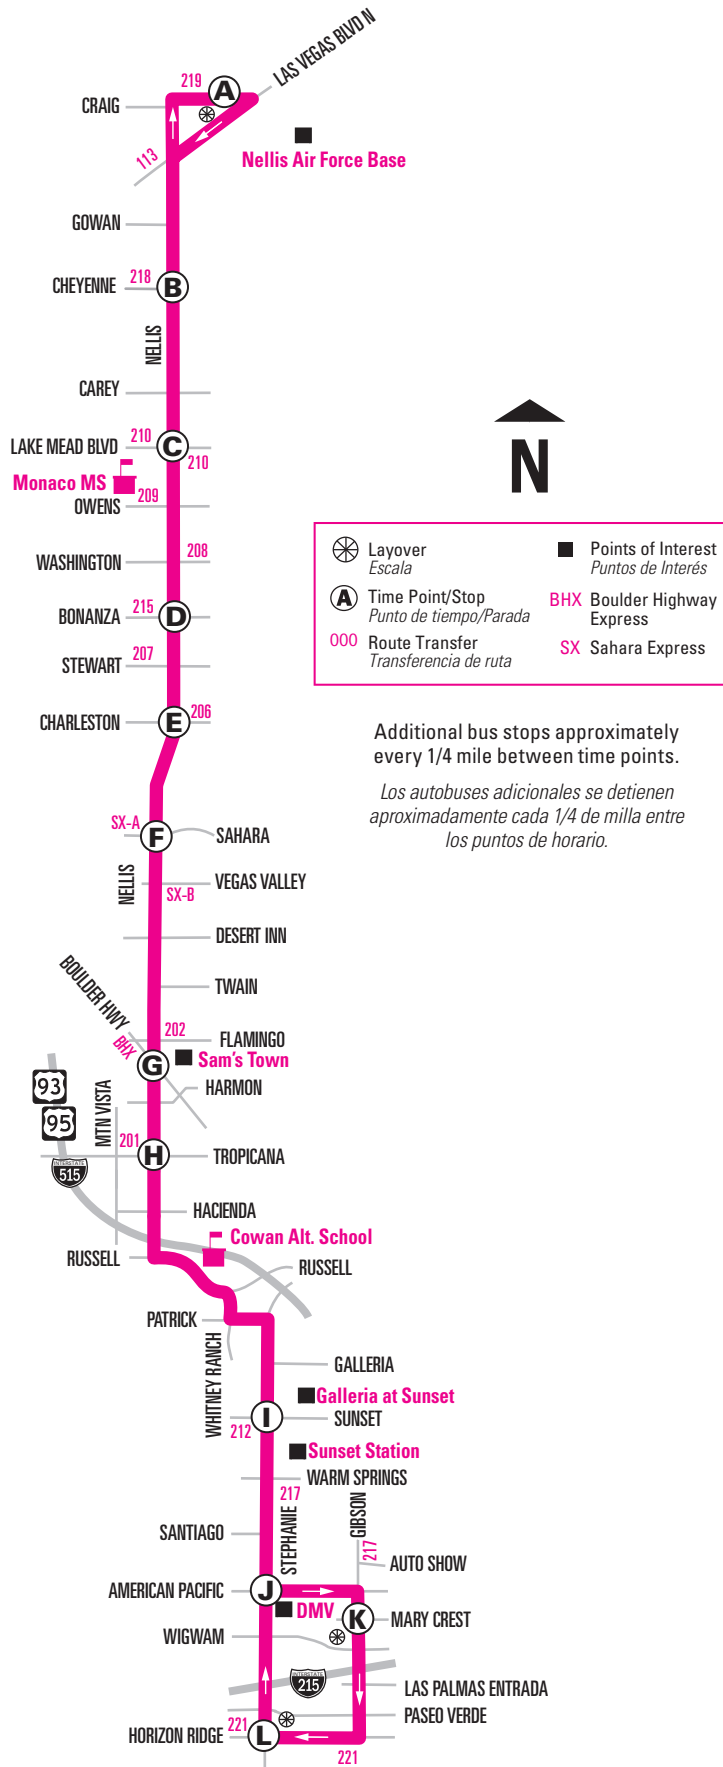

# 115 Nellis/Stephanie

Additional bus stops approximately every 1/4 mile between time points.

*Los autobuses adicionales se detienen aproximadamente cada 1/4 de milla entre los puntos de horario.*

115

24 hour service (north of Tropicana)

# 115 Nellis/Stephanie

**115**

**24** hour service (north of Tropicana)