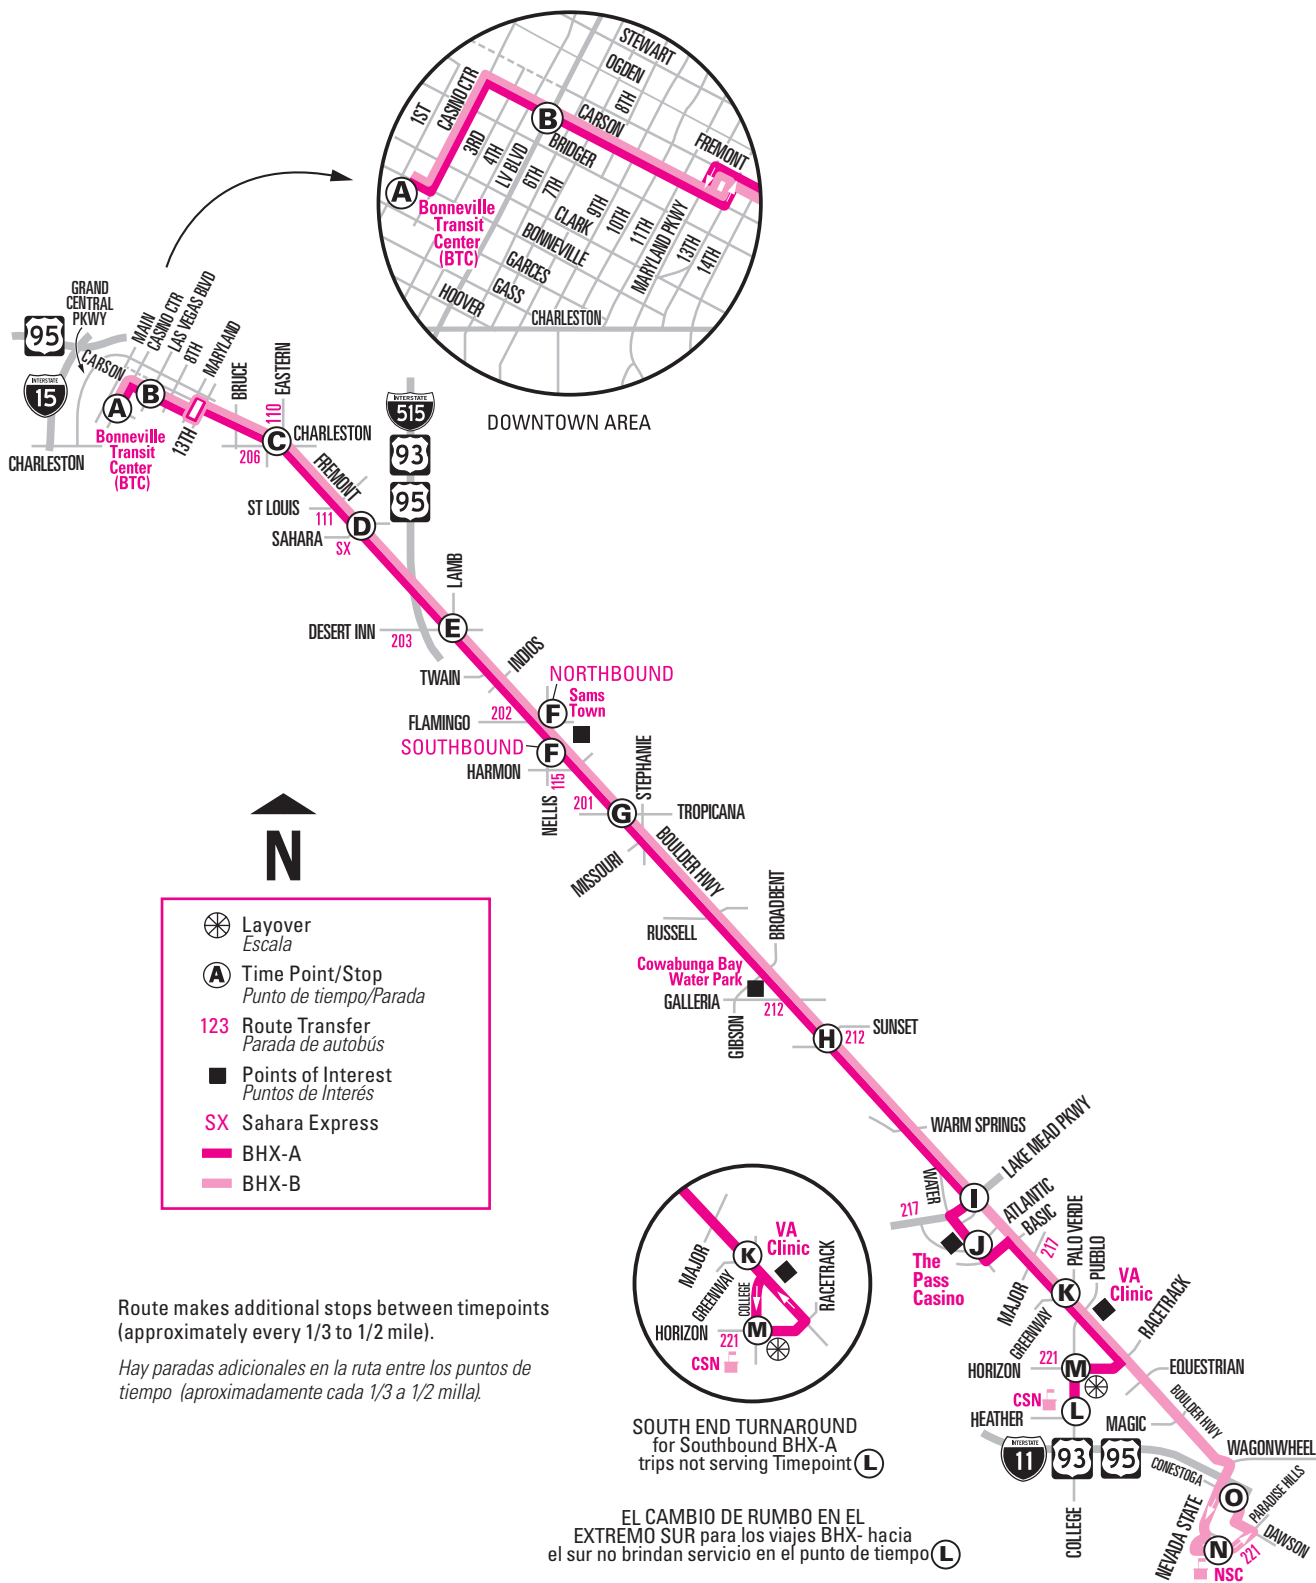

# BHX Boulder Highway Express

**BHX**

frequent service (north of Horizon) **123** 24 hour service (north of Horizon)

Route makes additional stops between timepoints (approximately every 1/3 to 1/2 mile).

Hay paradas adicionales en la ruta entre los puntos de tiempo (aproximadamente cada 1/3 a 1/2 milla).

SEE MAP ON PAGE 9  
Ver mapa en la página 9

frequent service (north of Horizon)  24 hour service (north of Horizon)

# BHX Boulder Highway Express | Weekdays

frequent service (north of Horizon) **F** 24 hour service (north of Horizon)