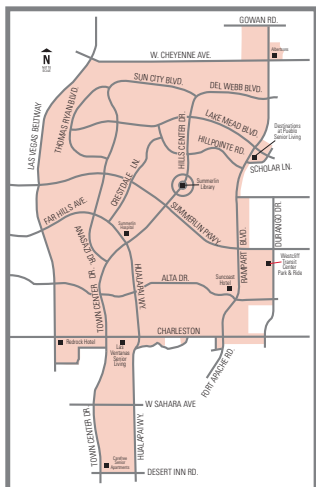

ANTHEM

For more information call
702-228-RIDE (7433)
or visit rtcsonv.com
Se habla español

TDD 702-676-1834

CENTENNIAL

**SUN CITY
SUMMERLIN**

MARCH 2023

What is Flexible Demand Response (FDR)?

Flexible Demand Response (FDR) is a door-to-door transit service provided by the RTC. FDR allows residents to call and schedule rides on a public transit system that would not otherwise be available in their area. FDR intersects RTC public transit routes throughout the service area, which allows riders to use the public transit system to meet transportation needs that take them outside their neighborhood communities and throughout Clark County. The service is currently available in the Anthem, Sun City Summerlin and Centennial Hills communities.

Who can ride?

All residents within Anthem, Sun City Summerlin, and Centennial Hills are eligible to use the FDR service. Though targeted towards senior citizens within the communities, anyone who registers for the program can ride.

Where will this service take me?

This service will take riders to various bus stops in the community and also connect residents to the public transit service area in the Las Vegas Valley.

How much does FDR cost?

Hours of Operation

FDR operates on a limited schedule.

SUN CITY SUMMERLIN

Tuesday & Thursday
10 a.m. to 3 p.m.

Friday
10 a.m. to 6 p.m.

ANTHEM

Tuesday, Wednesday and Thursday
8 a.m. to 4 p.m.

CENTENNIAL