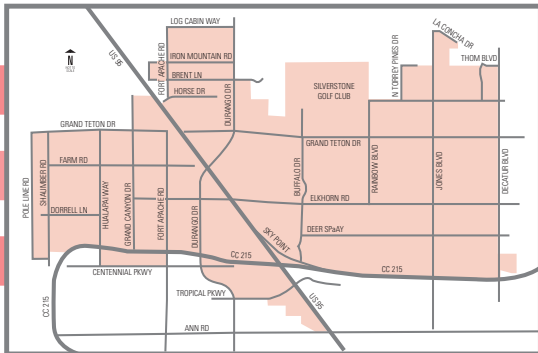

ANTHEM

For more information call
702-228-RIDE (7433)
or visit rtcsonv.com
Se habla español

TDD 702-676-1834

CENTENNIAL

**SUN CITY
SUMMERLIN**

MARCH 2023

What is Flexible Demand Response (FDR)?

Flexible Demand Response (FDR) is a door-to-door transit service provided by the RTC. FDR allows residents to call and schedule rides on a public transit system that would not otherwise be available in their area. FDR intersects RTC public transit routes throughout the service area, which allows riders to use the public transit system to meet transportation needs that take them outside their neighborhood communities and throughout Clark County. The service is currently available in the Anthem, Sun City Summerlin and Centennial Hills communities.

Who can ride?

All residents within Anthem, Sun City Summerlin, and Centennial Hills are eligible to use the FDR service. Though targeted towards senior citizens within the communities, anyone who registers for the program can ride.

Where will this service take me?

This service will take riders to various bus stops in the community and also connect residents to the public transit service area in the Las Vegas Valley.

How much does FDR cost?

Hours of Operation

FDR operates on a limited schedule.

SUN CITY SUMMERLIN

Tuesday & Thursday
10 a.m. to 3 p.m.

Friday
10 a.m. to 6 p.m.

ANTHEM

Tuesday, Wednesday and Thursday
8 a.m. to 4 p.m.

CENTENNIAL