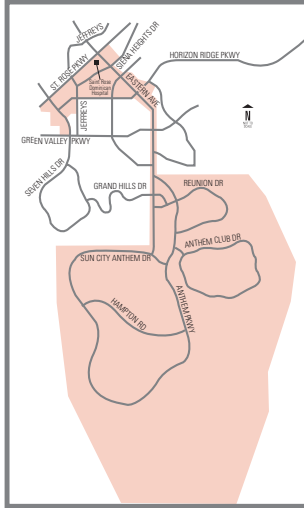

ANTHEM

For more information call
702-228-RIDE (7433)
or visit rtcsonv.com
Se habla español

TDD 702-676-1834

CENTENNIAL

**SUN CITY
SUMMERLIN**

MARCH 2023

What is Flexible Demand Response (FDR)?

Flexible Demand Response (FDR) is a door-to-door transit service provided by the RTC. FDR allows residents to call and schedule rides on a public transit system that would not otherwise be available in their area. FDR intersects RTC public transit routes throughout the service area, which allows riders to use the public transit system to meet transportation needs that take them outside their neighborhood communities and throughout Clark County. The service is currently available in the Anthem, Sun City Summerlin and Centennial Hills communities.

Who can ride?

All residents within Anthem, Sun City Summerlin, and Centennial Hills are eligible to use the FDR service. Though targeted towards senior citizens within the communities, anyone who registers for the program can ride.

Where will this service take me?

This service will take riders to various bus stops in the community and also connect residents to the public transit service area in the Las Vegas Valley.

How much does FDR cost?