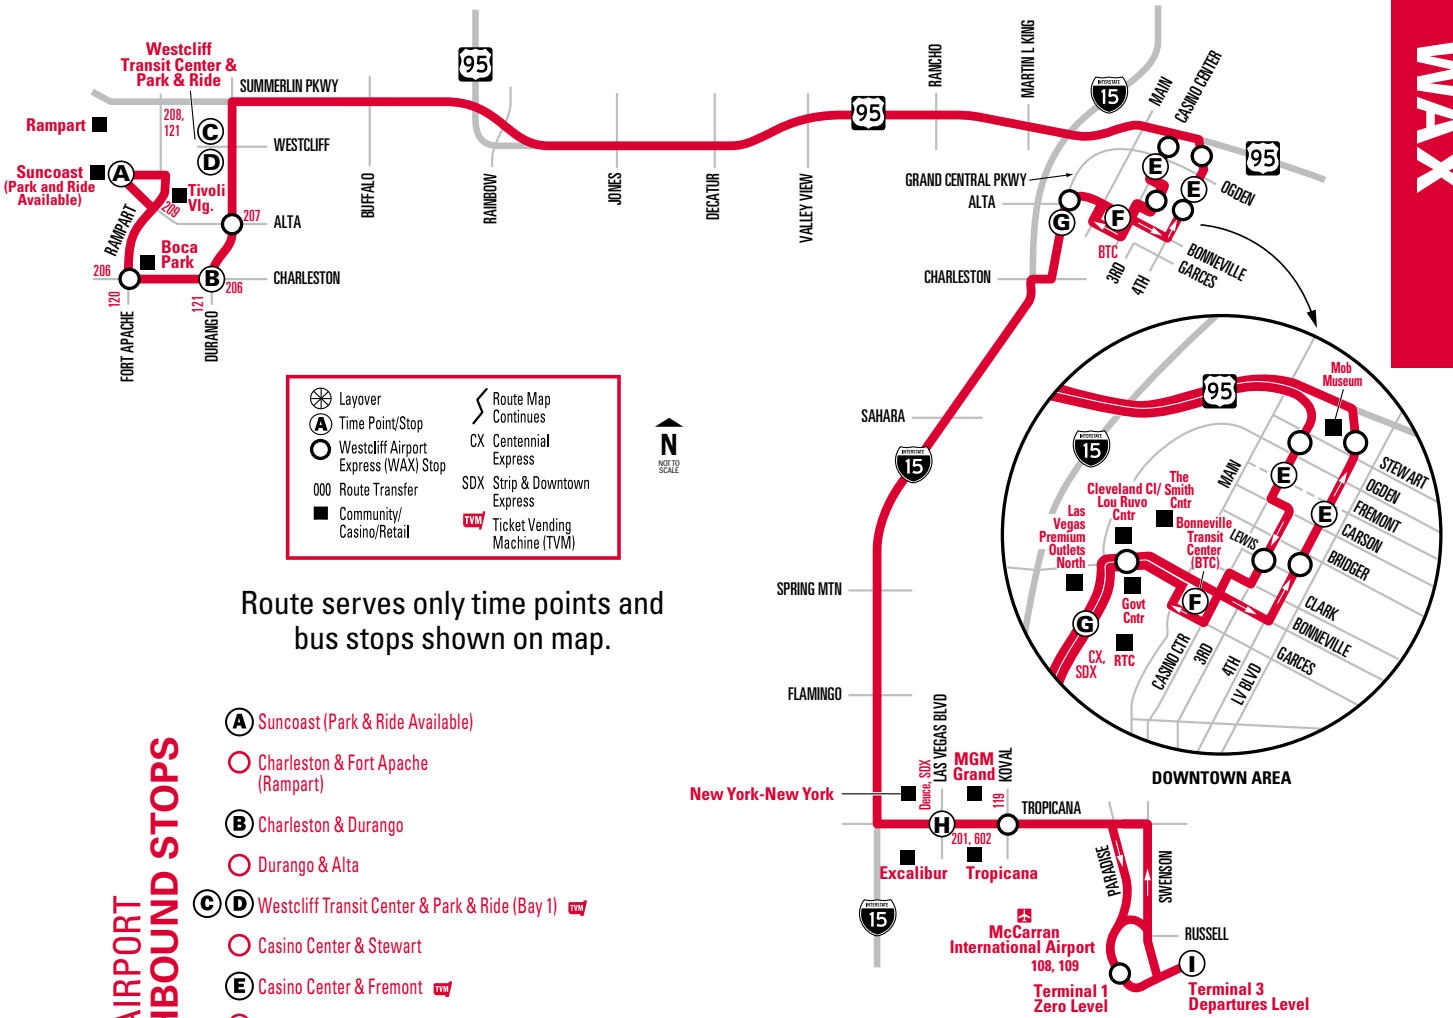

Route serves only time points and bus stops shown on map.

**TOWARDS McCARRAN AIRPORT
EASTBOUND/SOUTHBOUND STOPS**

- **(A)** Suncoast (Park & Ride Available)
- **(B)** Charleston & Fort Apache (Rampart)
- **(C)** Charleston & Durango
- **(D)** Westcliff Transit Center & Park & Ride (Bay 1)
- **(E)** Casino Center & Stewart
- **(F)** Casino Center & Fremont
- **(G)** Bonneville Transit Center (BTC) (Bay 18)
- **(H)** LV Premium Outlets N / Government Center
- **(I)** Tropicana & Las Vegas Blvd
- **(J)** Tropicana & Koval
- **(K)** McCarran Intl Airport (Terminal 1 Zero Level)
- **(L)** McCarran Intl Airport (Terminal 3 Departures Level)

**TOWARDS SUNCOAST
NORTHBOUND/WESTBOUND STOPS**

- **(A)** Suncoast (Park & Ride Available)
- **(B)** Rampart (Fort Apache) & Charleston
- **(C)** Charleston & Durango
- **(D)** Durango & Alta
- **(E)** Westcliff Transit Center & Park & Ride (On Durango at Westcliff)
- **(F)** 4th & Stewart
- **(G)** 4th & Carson
- **(H)** 4th & Lewis
- **(I)** Bonneville Transit Center (BTC) (Bay 17)
- **(J)** Bonneville & Grand Central
- **(K)** LV Premium Outlets N / Government Center
- **(L)** Tropicana & Las Vegas Blvd
- **(M)** Tropicana & Koval
- **(N)** McCarran Intl Airport (Terminal 1 Zero Level)
- **(O)** McCarran Intl Airport (Terminal 3 Departures Level)