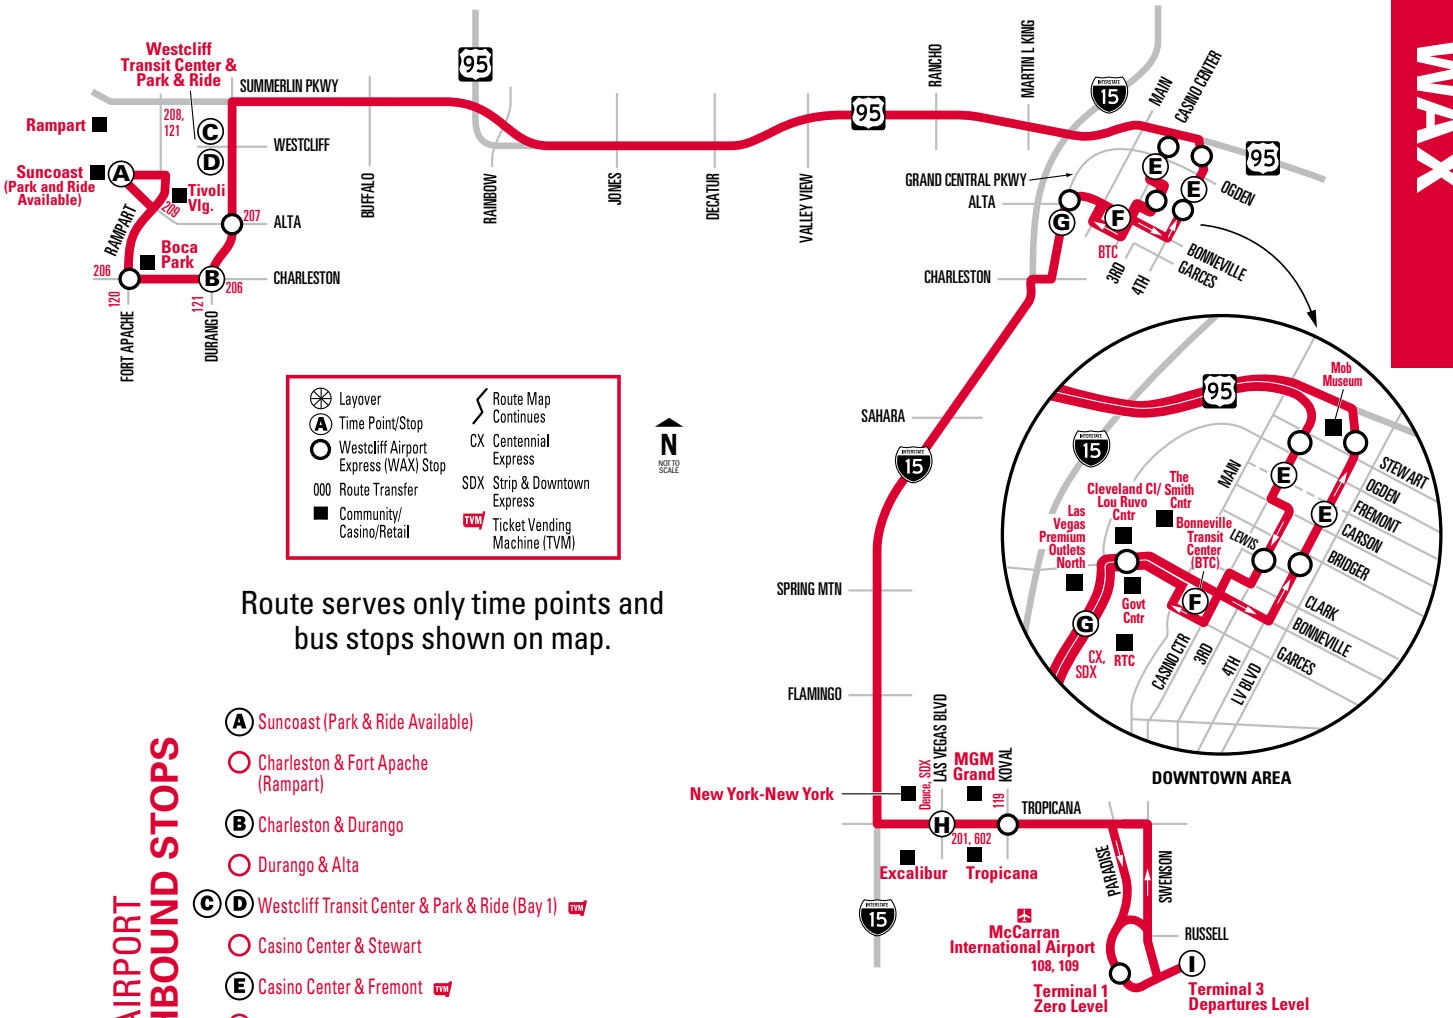

Route serves only time points and bus stops shown on map.

TOWARDS McCARRAN AIRPORT  
EASTBOUND/SOUTHBOUND STOPS

- (A)** Suncoast (Park & Ride Available)
- (B)** Charleston & Fort Apache (Rampart)
- (C)** Charleston & Durango
- (D)** Westcliff Transit Center & Park & Ride (Bay 1)
- (E)** Casino Center & Stewart
- (F)** Casino Center & Fremont
- (G)** Bonnevillle Transit Center (BTC) (Bay 18)
- (H)** Tropicana & Las Vegas Blvd
- (I)** McCarran Intl Airport (Terminal 1 Zero Level)
- (J)** McCarran Intl Airport (Terminal 3 Departures Level)

TOWARDS SUNCOAST  
NORTHBOUND/WESTBOUND STOPS

- (A)** Suncoast (Park & Ride Available)
- (B)** Rampart (Fort Apache) & Charleston
- (C)** Charleston & Durango
- (D)** Durango & Alta
- (E)** Westcliff Transit Center & Park & Ride (On Durango at Westcliff)
- (F)** 4th & Stewart
- (G)** 4th & Carson
- (H)** 4th & Lewis
- (I)** Bonnevillle Transit Center (BTC) (Bay 17)
- (J)** Bonnevillle & Grand Central
- (K)** LV Premium Outlets N / Government Center
- (L)** Tropicana & Las Vegas Blvd
- (M)** Tropicana & Koval
- (N)** McCarran Intl Airport (Terminal 1 Zero Level)
- (O)** McCarran Intl Airport (Terminal 3 Departures Level)

**NOTE:** ■ Trips serve Terminal 1 two to four minutes before arriving at Terminal 3

Schedule Times: AM Times in **REGULAR**  
PM Times in **BOLD**

**NORTHBOUND/WESTBOUND  
WEEKENDS/HOLIDAYS  
TOWARDS  
SUNCOAST**

**NOTE:** ■ Trips depart from Terminal 1 four to six minutes after departing from Terminal 3.

Route serves only time points and bus stops shown on map.

**TOWARDS McCARRAN AIRPORT  
EASTBOUND/SOUTHBOUND STOPS**