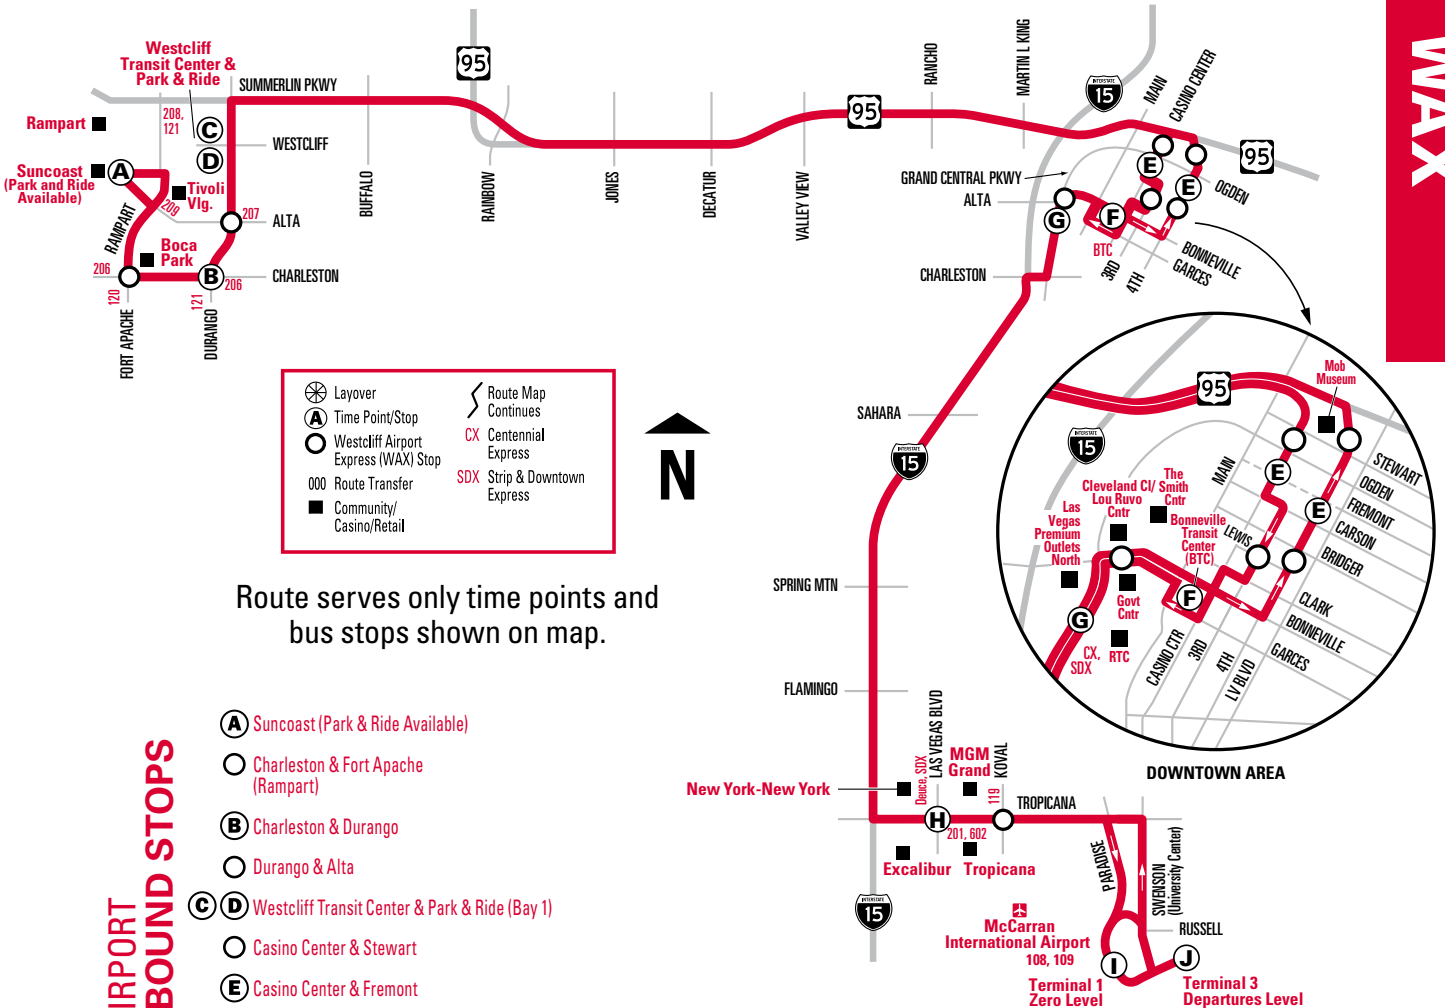

⊗ Layover	⤵ Route Map Continues
Ⓐ Time Point/Stop	Ⓢ Centennial Express
Ⓞ Westcliff Airport Express (WAX) Stop	Ⓢ Strip & Downtown Express
000 Route Transfer	
■ Community/Casino/Retail	

Route serves only time points and bus stops shown on map.

TOWARDS McCARRAN AIRPORT EASTBOUND/SOUTHBOUND STOPS

- Ⓐ Suncoast (Park & Ride Available)
- Ⓞ Charleston & Fort Apache (Rampart)
- Ⓑ Charleston & Durango
- Ⓞ Durango & Alta
- Ⓒ Ⓓ Westcliff Transit Center & Park & Ride (Bay 1)
- Ⓞ Casino Center & Stewart
- Ⓔ Casino Center & Fremont
- Ⓞ 3rd & Lewis (Regional Justice Center)
- Ⓕ Ⓖ Bonneville Transit Center (BTC) (Bay 18)
- Ⓞ Bonneville & Grand Central
- Ⓖ Ⓗ LV Premium Outlets N / Government Center
- Ⓗ Ⓘ Tropicana & Las Vegas Blvd
- Ⓞ Tropicana & Koval
- Ⓙ Ⓚ McCarran Intl Airport (Terminal 1 Zero Level)
- Ⓚ Ⓛ McCarran Intl Airport (Terminal 3 Departures Level)

TOWARDS NORTHBOUND/WESTBOUND STOPS SUNCOAST

- Ⓐ Suncoast (Park & Ride Available)
- Ⓞ Rampart (Fort Apache) & Charleston
- Ⓑ Charleston & Durango
- Ⓞ Durango & Alta
- Ⓒ Ⓓ Westcliff Transit Center & Park & Ride (On Durango at Westcliff)
- Ⓞ 4th & Stewart
- Ⓔ 4th & Carson
- Ⓞ 4th & Lewis
- Ⓕ Ⓖ Bonneville Transit Center (BTC) (Bay 17a)
- Ⓞ Bonneville & Grand Central
- Ⓖ Ⓗ LV Premium Outlets N / Government Center
- Ⓗ Ⓘ Tropicana & Las Vegas Blvd
- Ⓞ Tropicana & Koval
- Ⓙ Ⓚ McCarran Intl Airport (Terminal 1 Zero Level)
- Ⓚ Ⓛ McCarran Intl Airport (Terminal 3 Departures Level)