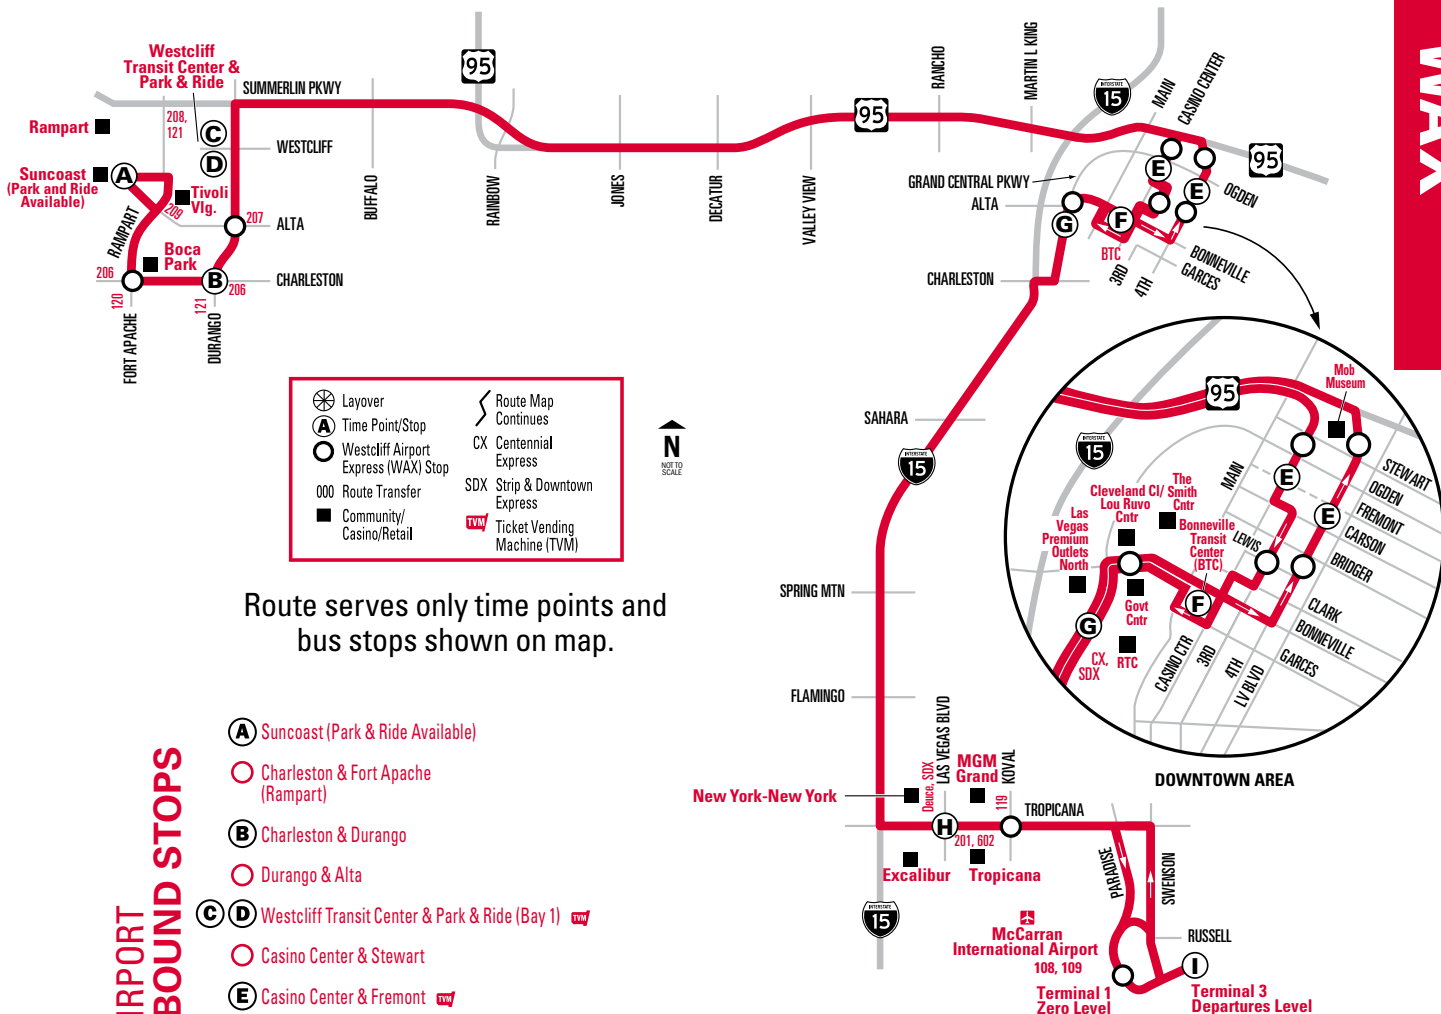

**NOTE:** ■ Trips depart from Terminal 1 four to six minutes after departing from Terminal 3.

|  |                                      |  |                              |
|--|--------------------------------------|--|------------------------------|
|  | Layover                              |  | Route Map Continues          |
|  | Time Point/Stop                      |  | Centennial Express           |
|  | Westcliff Airport Express (WAX) Stop |  | Strip & Downtown Express     |
|  | Route Transfer                       |  | Ticket Vending Machine (TVM) |
|  | Community/Casino/Retail              |  |                              |

Route serves only time points and bus stops shown on map.

TOWARDS McCARRAN AIRPORT  
EASTBOUND/SOUTHBOUND STOPS

- (A)** Suncoast (Park & Ride Available)
- (B)** Charleston & Fort Apache (Rampart)
- (C)** Charleston & Durango
- (D)** Westcliff Transit Center & Park & Ride (Bay 1)
- (E)** Casino Center & Stewart
- (F)** Casino Center & Fremont
- (G)** Bonnevillle Transit Center (BTC) (Bay 18)
- (H)** Tropicana & Las Vegas Blvd
- (I)** McCarran Intl Airport (Terminal 1 Zero Level)
- (J)** McCarran Intl Airport (Terminal 3 Departures Level)

**NOTE:** ■ Trips depart from Terminal 1 four to six minutes after departing from Terminal 3.

Route serves only time points and bus stops shown on map.

**TOWARDS McCARRAN AIRPORT  
EASTBOUND/SOUTHBOUND STOPS**