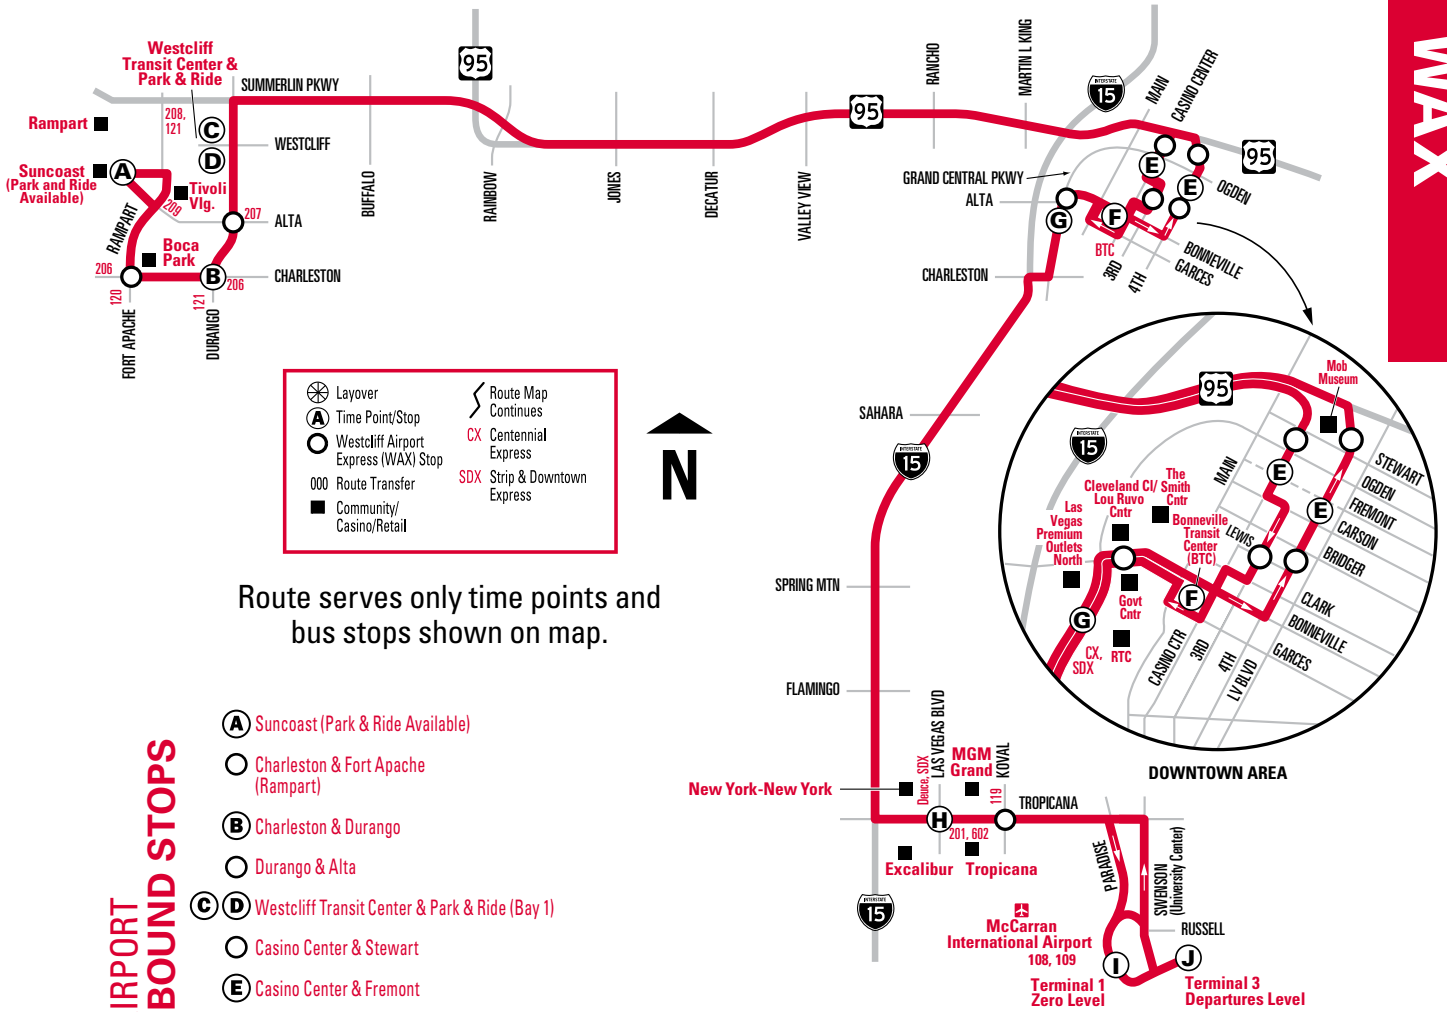

Route serves only time points and bus stops shown on map.

⊗ Layover	⤵ Route Map Continues
Ⓐ Time Point/Stop	Ⓢ Centennial Express
Ⓢ Westcliff Airport Express (WAX) Stop	Ⓢ Strip & Downtown Express
000 Route Transfer	
■ Community/Casino/Retail	

TOWARDS McCARRAN AIRPORT EASTBOUND/SOUTHBOUND STOPS

- Ⓐ Suncoast (Park & Ride Available)
- Ⓢ Charleston & Fort Apache (Rampart)
- Ⓑ Charleston & Durango
- Ⓢ Durango & Alta
- Ⓒ Ⓓ Westcliff Transit Center & Park & Ride (Bay 1)
- Ⓢ Casino Center & Stewart
- Ⓔ Casino Center & Fremont
- Ⓢ 3rd & Lewis (Regional Justice Center)
- Ⓕ Bonneville Transit Center (BTC) (Bay 18)
- Ⓢ Bonneville & Grand Central
- Ⓖ LV Premium Outlets N / Government Center
- Ⓗ Tropicana & Las Vegas Blvd
- Ⓢ Tropicana & Koval
- Ⓘ McCarran Intl Airport (Terminal 1 Zero Level)
- Ⓙ McCarran Intl Airport (Terminal 3 Departures Level)

TOWARDS NORTHBOUND/WESTBOUND STOPS SUNCOAST

- Ⓐ Suncoast (Park & Ride Available)
- Ⓢ Rampart (Fort Apache) & Charleston
- Ⓑ Charleston & Durango
- Ⓢ Durango & Alta
- Ⓒ Ⓓ Westcliff Transit Center & Park & Ride (On Durango at Westcliff)
- Ⓢ 4th & Stewart
- Ⓔ 4th & Carson
- Ⓢ 4th & Lewis
- Ⓕ Bonneville Transit Center (BTC) (Bay 17a)
- Ⓢ Bonneville & Grand Central
- Ⓖ LV Premium Outlets N / Government Center
- Ⓗ Tropicana & Las Vegas Blvd
- Ⓢ Tropicana & Koval
- Ⓘ McCarran Intl Airport (Terminal 1 Zero Level)
- Ⓙ McCarran Intl Airport (Terminal 3 Departures Level)