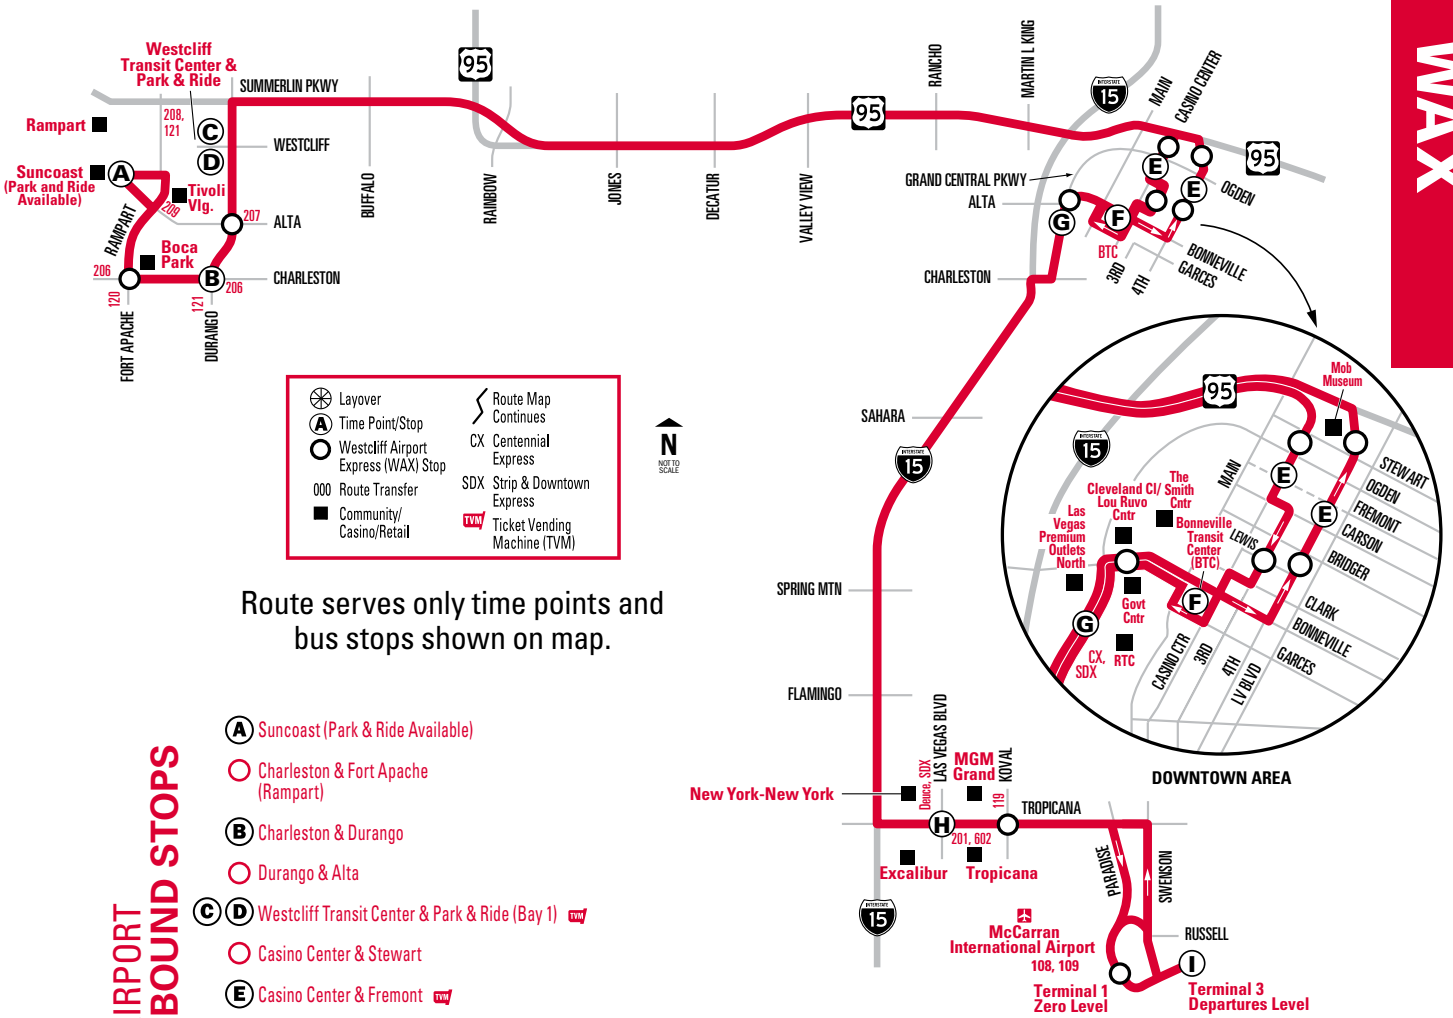

NOTE: ■ Trips depart from Terminal 1 four to six minutes after departing from Terminal 3.

	Layover		Route Map Continues
	Time Point/Stop		CX Centennial Express
	Westcliff Airport Express (WAX) Stop		SDX Strip & Downtown Express
	000 Route Transfer		TVM Ticket Vending Machine (TVM)
	Community/Casino/Retail		

Route serves only time points and bus stops shown on map.

TOWARDS McCARRAN AIRPORT EASTBOUND/SOUTHBOUND STOPS

- (A)** Suncoast (Park & Ride Available)
- (B)** Charleston & Fort Apache (Rampart)
- (C)** Charleston & Durango
- (D)** Westcliff Transit Center & Park & Ride (Bay 1)
- (E)** Casino Center & Stewart
- (F)** Casino Center & Fremont
- (G)** Bonnevillle Transit Center (BTC) (Bay 18)
- (H)** Tropicana & Las Vegas Blvd
- (I)** McCarran Intl Airport (Terminal 1 Zero Level)
- (J)** McCarran Intl Airport (Terminal 3 Departures Level)

Route serves only time points and bus stops shown on map.

**TOWARDS McCARRAN AIRPORT
EASTBOUND/SOUTHBOUND STOPS**

- (A)** Suncoast (Park & Ride Available)
- (B)** Charleston & Fort Apache (Rampart)
- (C)** Charleston & Durango
- (D)** Westcliff Transit Center & Park & Ride (Bay 1)
- (E)** Casino Center & Stewart
- (F)** Casino Center & Fremont
- (G)** Bonneville Transit Center (BTC) (Bay 18)
- (H)** LV Premium Outlets N / Government Center
- (I)** Tropicana & Las Vegas Blvd
- (J)** Tropicana & Koval
- (K)** McCarran Intl Airport (Terminal 1 Zero Level)
- (L)** McCarran Intl Airport (Terminal 3 Departures Level)