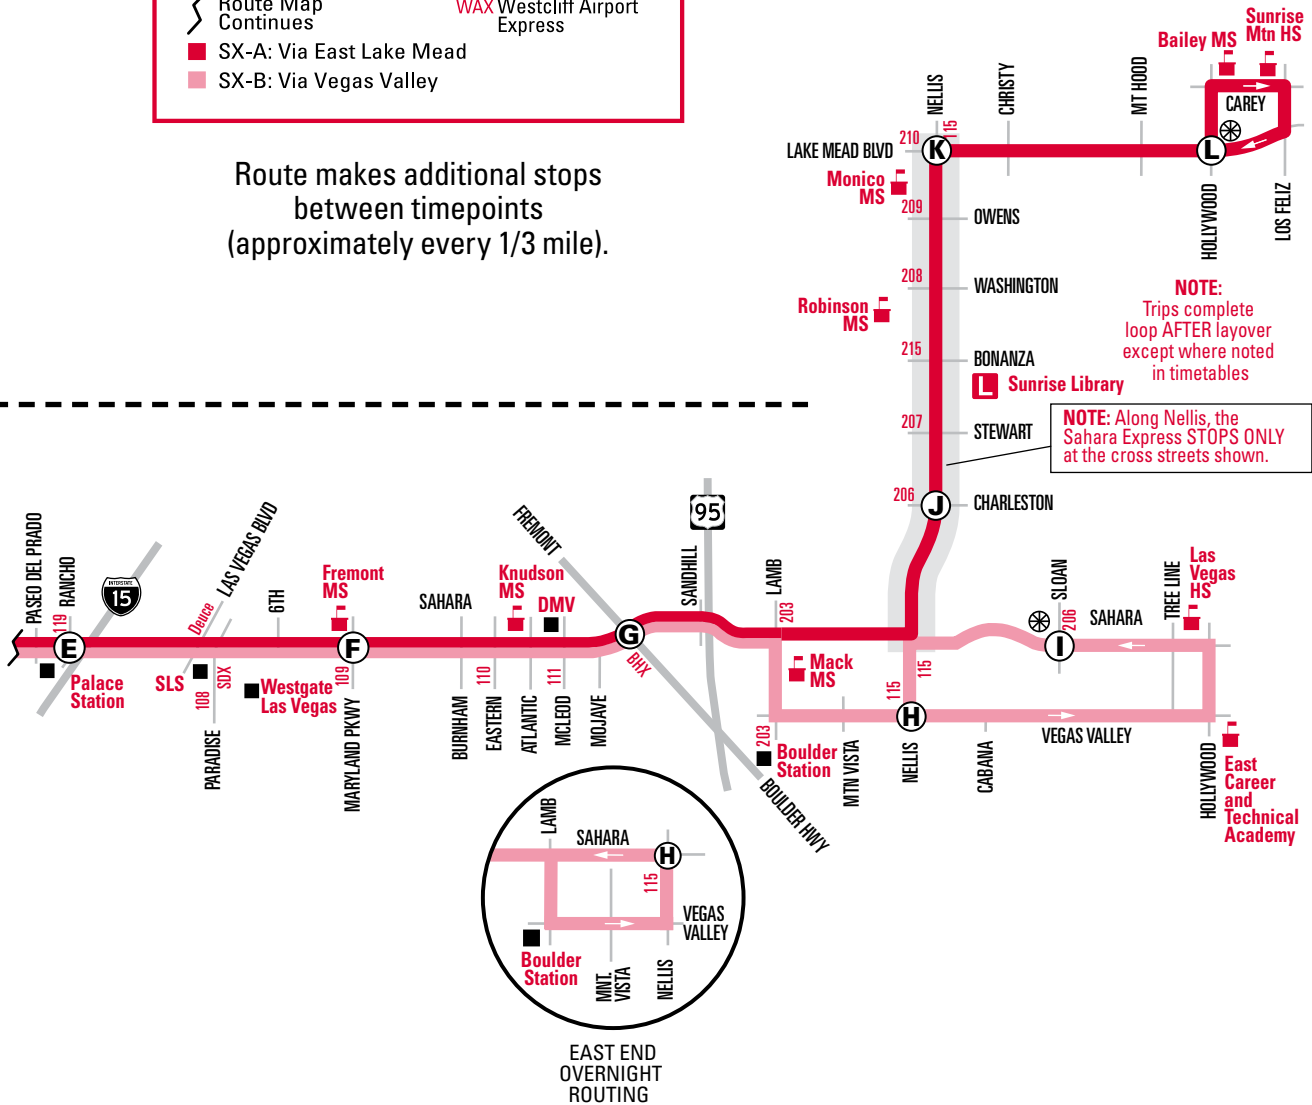

Layover	BHX Boulder Highway Express
	Time Point	HDX Henderson & Downtown Express
000	Route Transfer	SDX Strip & Downtown Express
	Community/Retail Outlets	WAX Westcliff Airport Express
	Route Map Continues	
	SX-A: Via East Lake Mead	
	SX-B: Via Vegas Valley	

Route makes additional stops between timepoints (approximately every 1/3 mile).

NOTE: Trips complete loop AFTER layover except where noted in timetables

NOTE: Along Nellis, the Sahara Express STOPS ONLY at the cross streets shown.

frequent service 24 hour service