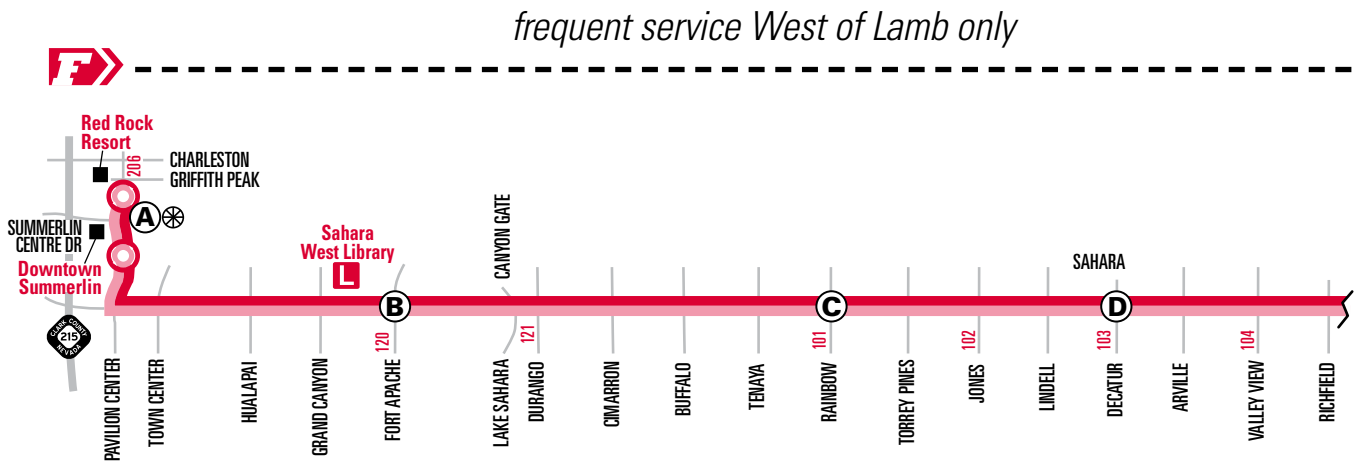

frequent service  24 hour service

	Layover	BHX Boulder Highway Express
	Time Point	HDX Henderson & Downtown Express
000	Route Transfer	SDX Strip & Downtown Express
	Community/Retail Outlets	WAX Westcliff Airport Express
	Route Map Continues	
	SX-A: Via East Lake Mead	
	SX-B: Via Vegas Valley	

Schedule Times: AM Times in REGULAR **PM Times in BOLD**

■ NO SERVICE

NOTE: ■ Time shown is at Sahara & Nellis. Trip will use the Special Overnight East End Loop –see inset map. Trip will not serve Sahara & Sloan.

NOTE: ■ Trip will continue past Sahara & Sloan to end at Sahara & Nellis.

NOTE: □ Trip will complete the east end loop prior to layover. For all other trips, the east end loop will be served after the layover (see westbound departure times from Timepoint L).

Schedule Times: AM Times in REGULAR **PM Times in BOLD**

■ NO SERVICE

NOTE: ■ Trip will continue past Sahara & Sloan to end at Sahara & Nellis.

NOTE: □ Trip will complete the east end loop prior to layover. For all other trips, the east end loop will be served after the layover (see westbound departure times from Timepoint L).