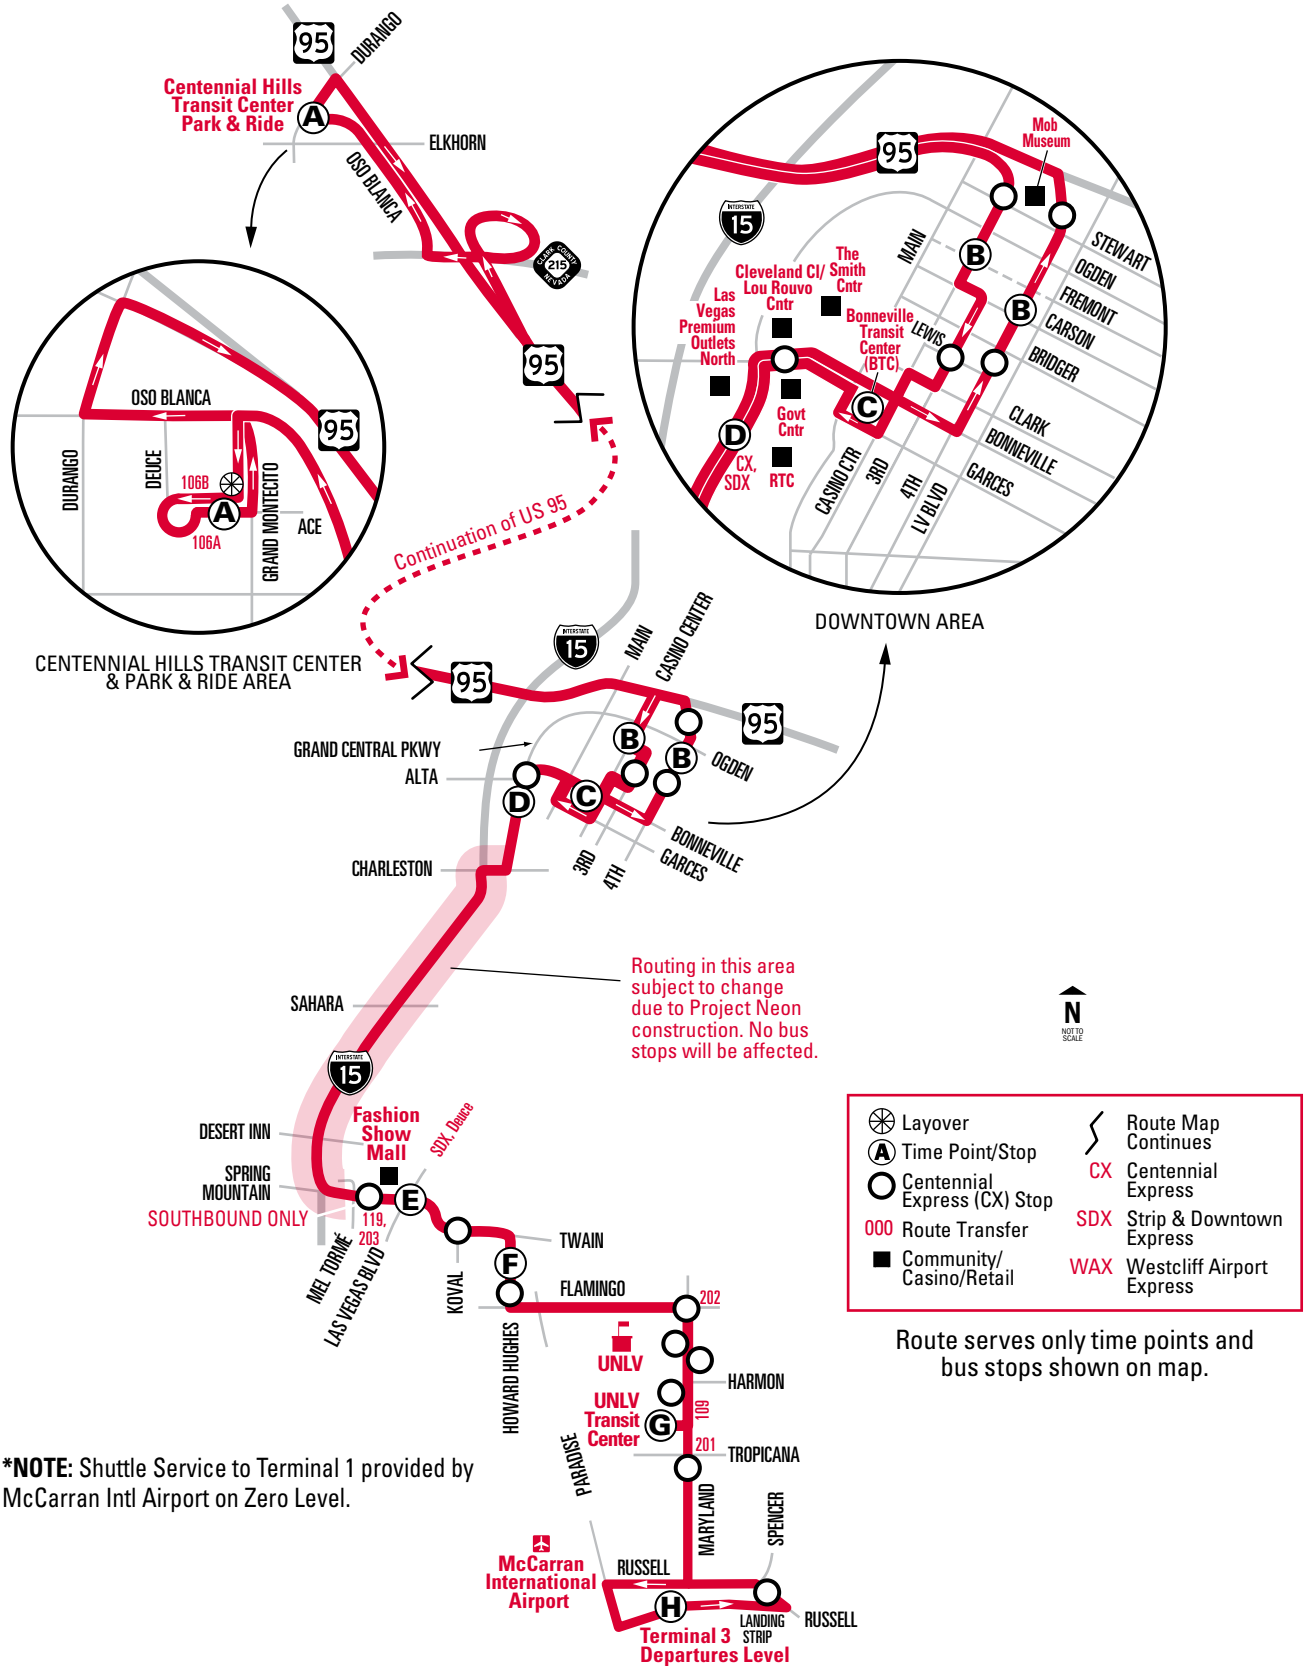

*NOTE: Shuttle Service to Terminal 1 provided by McCarran Intl Airport on Zero Level.