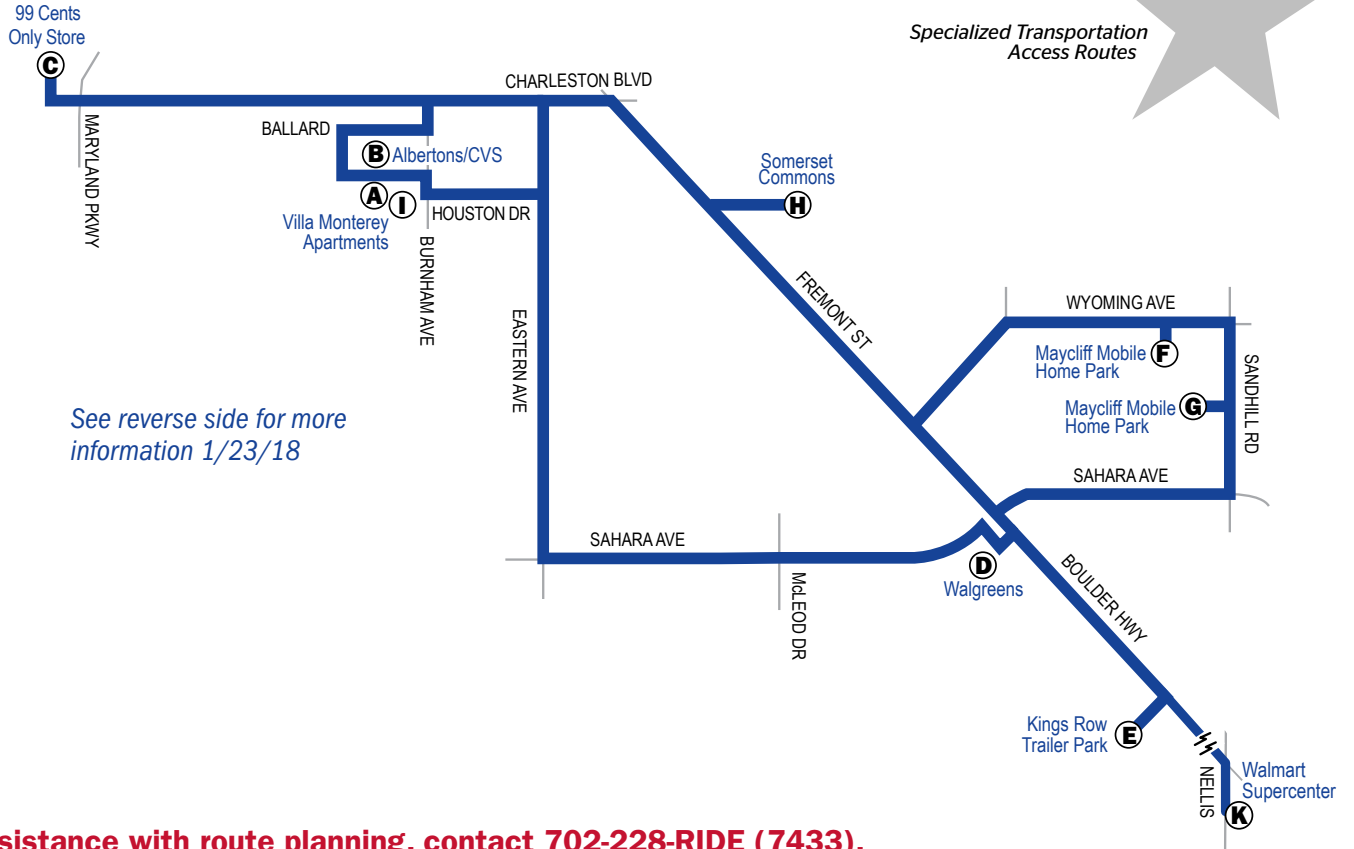

Boulder Hwy 715

SILVER STAR

Specialized Transportation
Access Routes

See reverse side for more information 1/23/18

For assistance with route planning, contact 702-228-RIDE (7433).

LOCATIONS/STOPS: Effective: Tuesdays

(A)	Villa Monterey Apts.	1270 Burnham Ave.
(B)	Albertsons / CVS	1760 E. Charleston Blvd.
(C)	99 Cents Only Store	1155 E. Charleston Blvd.
(D)	Walgreens	3400 Boulder Hwy.
(E)	Kings Row Trailer Park	3660 Boulder Hwy.
(F)	Maycliff Mobile HP	3601 E. Wyoming Ave.
(G)	Maycliff Mobile HP	3601 E. Wyoming Ave.
(H)	Somerset Commons	2775 E. Fremont St.
(I)	Villa Monterey Apts.	1270 Burnham Ave.

LOCATIONS/STOPS: Effective: Fridays

(A)	Villa Monterey Apts.	1270 Burnham Ave.
(H)	Somerset Commons	2775 E. Fremont St.
(F)	Maycliff Mobile HP	3601 E. Wyoming Ave.
(G)	Maycliff Mobile HP	3601 E. Wyoming Ave.
(E)	Kings Row Trailer Park	3660 Boulder Hwy.
(K)	Walmart Supercenter	5196 Boulder Hwy.
(I)	Villa Monterey Apts.	1270 Burnham Ave.

(A)	(B)	(C)	(D)	(E)	(F)	(G)	(H)	(I)
8:00	8:02	8:12	8:27	8:35	8:45	8:48	8:58	9:08
9:18	9:20	9:30	9:45	9:53	10:03	10:06	10:16	10:26
10:36	10:38	10:48	11:03	11:11	11:21	11:24	11:34	11:44
11:54	11:56	12:06	12:21	12:29	12:39	12:42	12:52	1:02
1:12	1:14	1:24	1:39	1:47	1:57	2:00	2:10	2:20
2:30	2:32	2:42	2:57	3:05	3:15	3:18	3:28	3:38

(A)	(I)	(G)	(H)	(F)	(K)	(J)
8:00	8:08	8:17	8:20	8:27	8:36	8:55
9:05	9:13	9:22	9:25	9:32	9:41	10:00
10:10	10:18	10:27	10:30	10:37	11:51	11:05
11:15	11:23	11:32	11:35	11:42	12:10	12:10
12:20	12:28	12:37	12:40	12:47	12:56	1:15
1:25	1:33	1:42	1:45	1:52	2:01	2:20

Trailing Vehicle - 1st Thursday Only
BOLD=p.m.