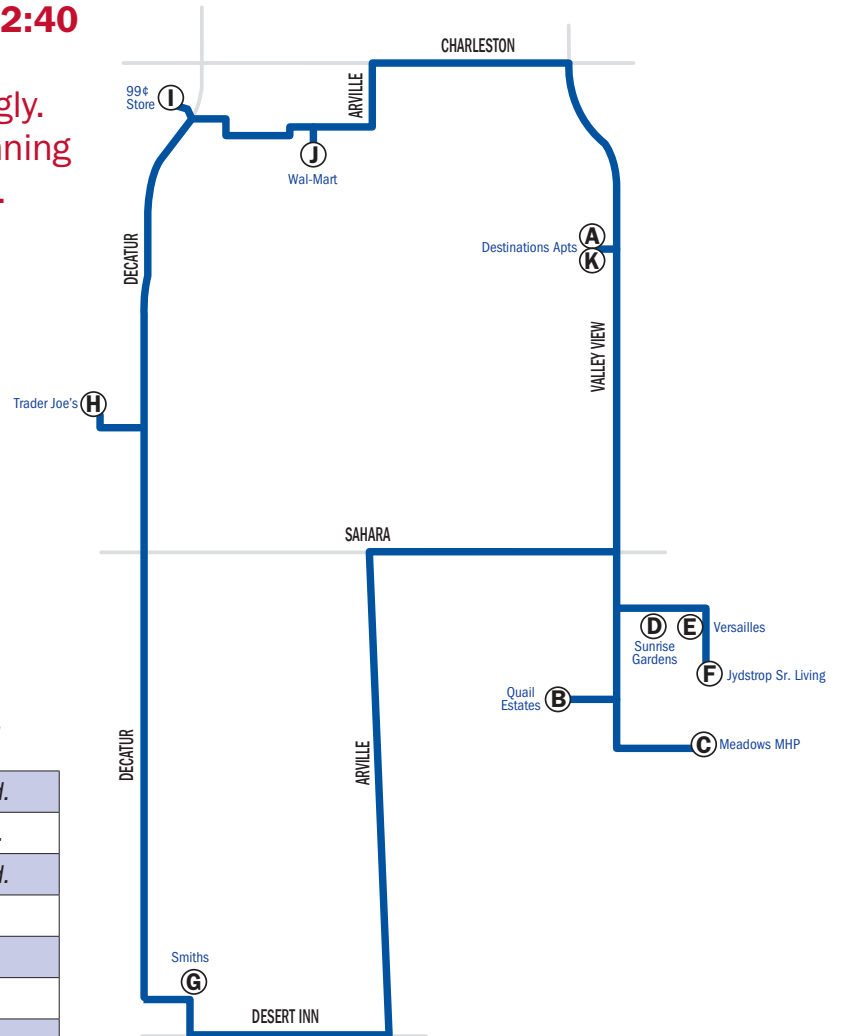

Se habla español.

TDD 702-676-1834

Effective

**OCTOBER
2015**

West Charleston/Sahara 708

SILVER STAR

Specialized Transportation
Access Routes

(A)	(B)	(C)	(D)	(E)	(F)	(G)	(H)	(I)	(J)	(K)
8:00		8:05	8:09	8:13	8:15	8:24	8:32	8:40	8:47	8:58
9:08	9:14	9:19	9:23	9:27	9:29	9:38	9:46	9:54	10:01	10:12
10:22	10:28	10:33	10:37	10:41	10:43	10:52	11:00	11:08	11:15	11:26
11:36	11:42	11:47	11:51	11:55	11:57	12:06	12:14	12:22	12:29	12:40
12:50	12:56	1:01	1:05	1:09	1:11	1:20	1:28	1:36	1:43	1:54
2:04	2:10	2:15	2:19	2:23	2:25	2:34	2:42	2:50	2:57	3:08

BOLD=p.m.

See reverse side for more information 10/1/15

NOTE: Trips boarded **AFTER 12:40** are not ensured a return trip. Please plan your trip accordingly. For assistance with route planning contact 702-228-RIDE (7433).

LOCATIONS/STOPS: Effective: Tues/Fri

(A)	Destinations Apts	1600 S. Valley View Blvd.
(B)	Quail Estates Apts	2851 S. Valley View Blvd.
(C)	Meadows MHP	2900 S. Valley View Blvd.
(D)	Sunrise Gardens Apts	3601 El Conlon Ave.
(E)	Versailles Apts	2651 Clark Towers Ct.
(F)	Jydstop Sr. Living	2701 Clark Towers Ct.
(G)	Smiths	4840 W. Desert Inn Rd.
(H)	Trader Joe's	2101 S. Decatur Blvd.
(I)	99 Cent Store	1200 S. Decatur Blvd.
(J)	Walmart Supercenter	4505 W. Charleston Blvd.
(K)	Destinations Apts	1600 S. Valley View Blvd.