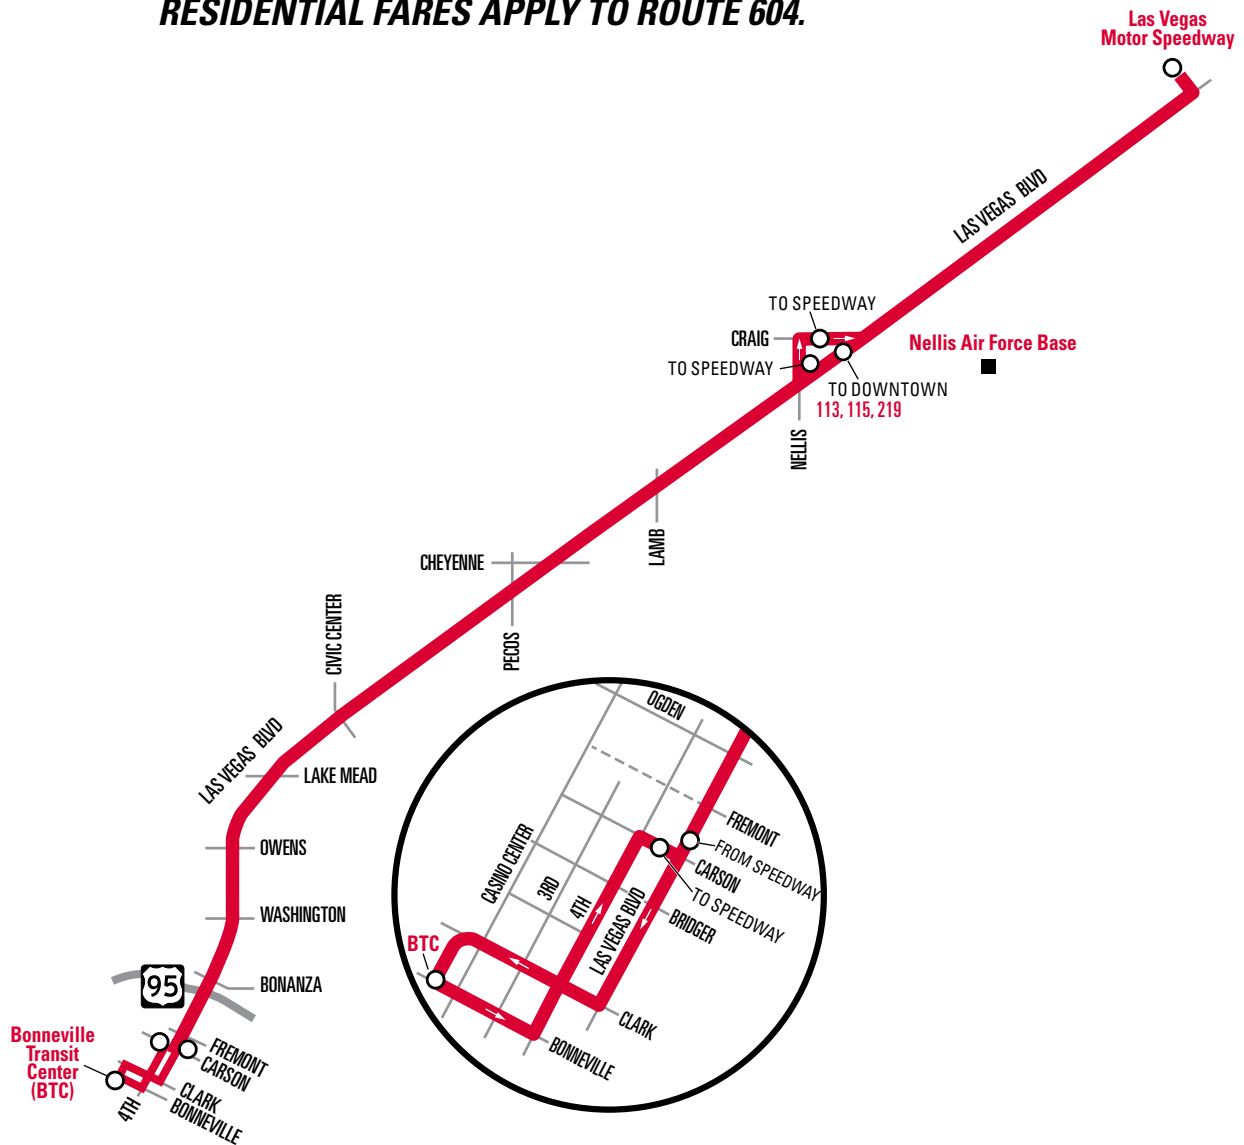

# Las Vegas Motor Speedway Express 604

Route 604 operates during select events at the Las Vegas Motor Speedway. It is designed to provide express service between Downtown Las Vegas, the Nellis Air Force Base area, and Las Vegas Motor Speedway. For information regarding when service will operate, please visit [rtcsonv.com](http://rtcsonv.com) or call (702) 228-RIDE (7433).

**RESIDENTIAL FARES APPLY TO ROUTE 604.**

**NOTE:** Route 604 only stops at the transit stops shown above ○