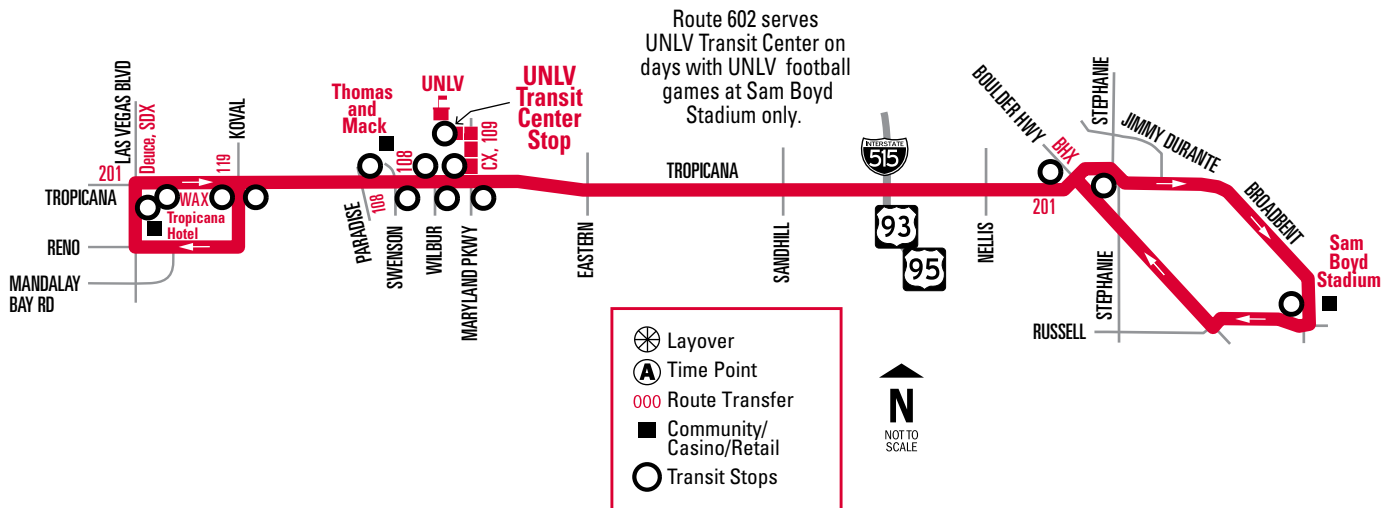

Sam Boyd Stadium Express 602

Route 602 operates during select events at Sam Boyd Stadium. It is designed to provide express service between the Strip, the UNLV area, and Sam Boyd Stadium. For information regarding when service will operate, please visit rtcsnv.com or call (702) 228-RIDE (7433).

RESIDENTIAL FARES APPLY TO ROUTE 602.

NOTE: Route 602 only stops at the transit stops shown above ○