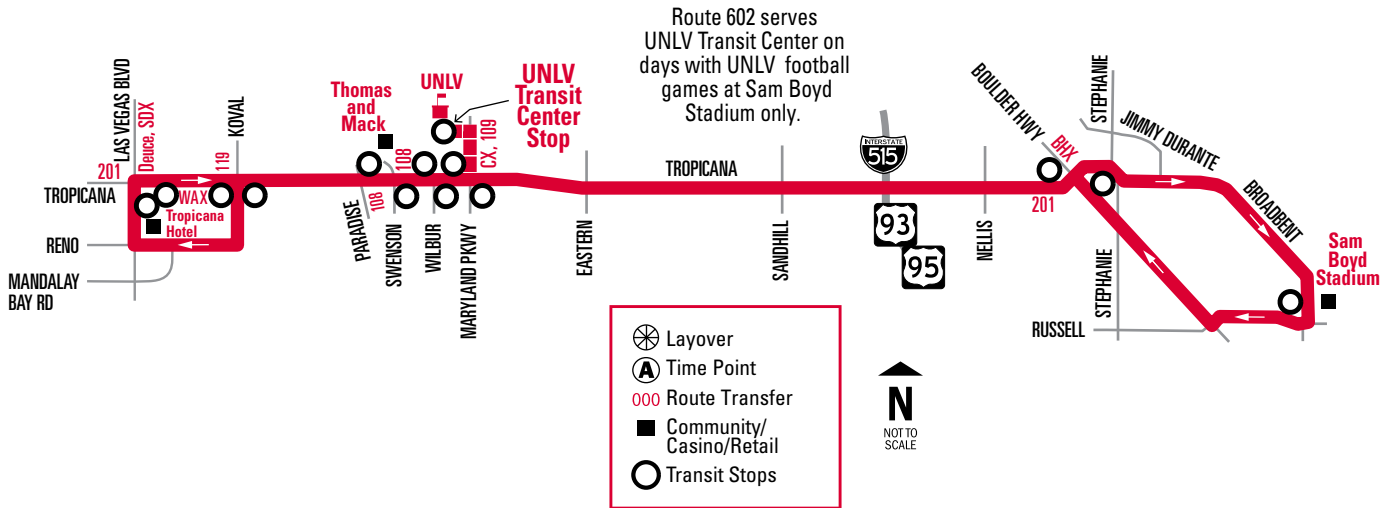

Sam Boyd Stadium Express 602

Route 602 operates during select events at Sam Boyd Stadium. It is designed to provide express service between the Strip, the UNLV area, and Sam Boyd Stadium. For information regarding when service will operate, please visit rtcsnv.com or call (702) 228-RIDE (7433).

RESIDENTIAL FARES APPLY TO ROUTE 602.

NOTE: Route 602 only stops at the transit stops shown above ○