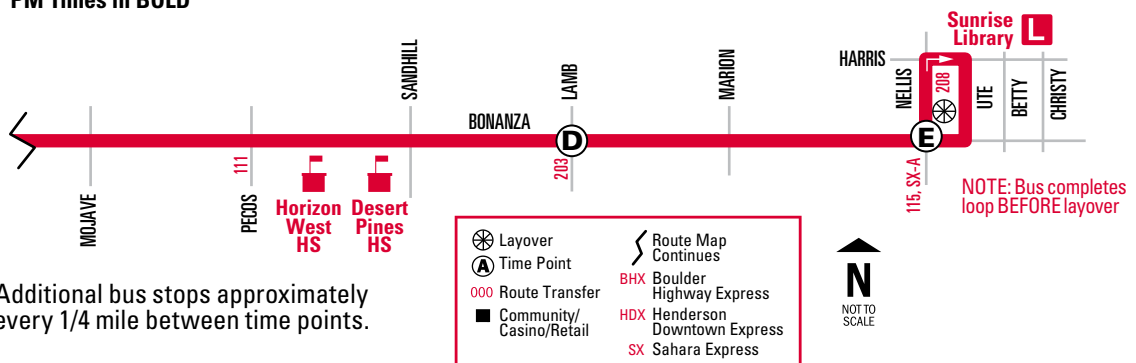

WESTBOUND SUNDAYS

(E) Bonanza & Nellis	(D) Lamb	(C) Eastern	(B) Bonanza & LV Blvd	(A) Bonneville Transit Center (BTC)	CONTINUES AS ROUTE
4:35	4:39	4:48	4:52	4:58	106A
5:16	5:21	5:30	5:34	5:40	106A
5:46	5:51	6:00	6:04	6:10	106B
6:16	6:21	6:30	6:34	6:40	106A
6:43	6:49	6:59	7:04	7:11	106B
7:13	7:19	7:29	7:34	7:41	106A
7:43	7:49	7:59	8:04	8:11	106B
8:13	8:19	8:29	8:34	8:41	106A
8:43	8:49	8:59	9:04	9:11	106B
9:13	9:19	9:29	9:34	9:41	106A
9:43	9:49	9:59	10:04	10:11	106B
10:13	10:19	10:29	10:34	10:41	106A
10:43	10:49	10:59	11:04	11:11	106B
11:13	11:19	11:29	11:34	11:41	106A
11:43	11:49	11:59	12:04	12:11	106B
12:13	12:19	12:29	12:34	12:41	106A
12:43	12:49	12:59	1:04	1:11	106B
1:13	1:19	1:29	1:34	1:41	106A
1:44	1:50	2:00	2:05	2:12	106B
2:14	2:20	2:30	2:35	2:42	106A
2:44	2:50	3:00	3:05	3:12	106B
3:14	3:20	3:30	3:35	3:42	106A
3:44	3:50	4:00	4:05	4:12	106B
4:14	4:20	4:30	4:35	4:42	106A
4:44	4:50	5:00	5:05	5:12	106B
5:14	5:20	5:30	5:35	5:42	106A
5:44	5:50	6:00	6:04	6:11	106B
6:15	6:21	6:30	6:34	6:41	106B
6:45	6:51	7:00	7:04	7:11	106B
7:20	7:26	7:35	7:39	7:46	106B
7:50	7:56	8:05	8:09	8:16	105
8:20	8:26	8:35	8:39	8:46	106B
8:50	8:56	9:05	9:09	9:16	105
9:20	9:26	9:35	9:39	9:46	106B
9:52	9:57	10:05	10:09	10:15	DVX
10:29	10:34	10:42	10:46	10:52	106B
11:27	11:32	11:40	11:44	11:50	106B
12:27	12:31	12:38	12:42	12:48	106B

Schedule Times: AM Times in REGULAR
PM Times in BOLD

NOTE: Trip starts at the first bus stop west of Nellis.

Additional bus stops approximately every 1/4 mile between time points.