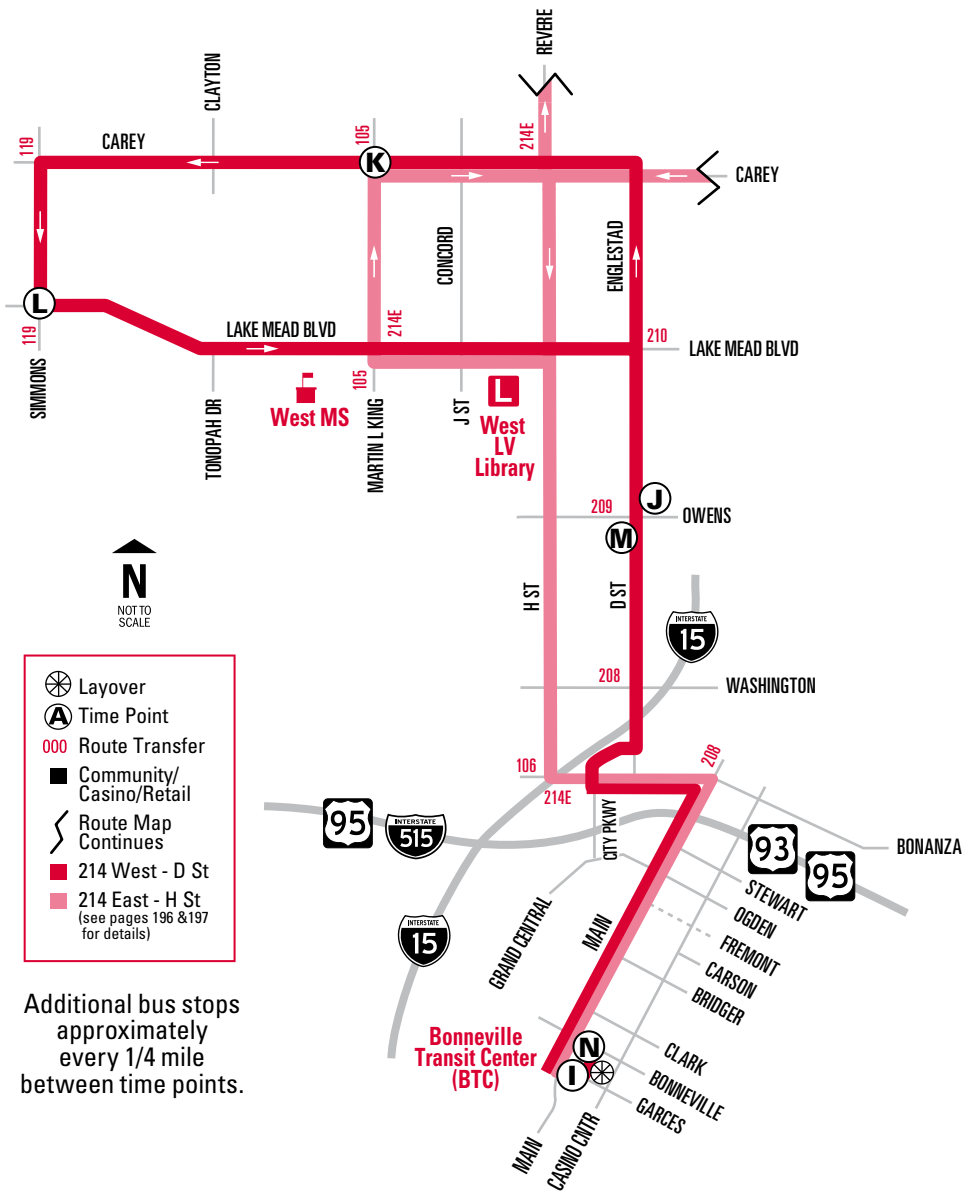

Schedule Times: AM Times in REGULAR PM Times in BOLD
 ■ NO SERVICE

SEE MAP ON PAGE 199 FOR ROUTE
 214 WEST - D STREET SERVICE

214 West - D Street | Weekdays Only

WEEKDAYS ONLY

①	②	③	④	⑤	⑥	⑦
Bonneville Transit Center (BTC) Bay 4	D St & Owens	Carey & Martin L. King	Lake Mead Blvd & Simmons	D St & Owens	Bonneville Transit Center (BTC)	▼ CONTINUES AS ROUTE
7:00	7:13	6:22	6:27	6:38	6:50	
8:00	8:13	8:21	8:27	8:38	8:50	
9:00	9:13	9:21	9:27	9:38	9:50	
10:00	10:13	10:21	10:27	10:38	10:50	
11:00	11:13	11:21	11:27	11:38	11:50	
12:00	12:13	12:21	12:27	12:38	12:50	105
12:59	1:12	1:21	1:27	1:38	1:50	DVX
1:58	2:12	2:21	2:27	2:38	2:51	DVX
2:58	3:12	3:21	3:27	3:38	3:51	DVX
3:58	4:12	4:21	4:27	4:38	4:51	DVX
4:58	5:12	5:21	5:27	5:38	5:51	DVX
5:58	6:11	6:20	6:25	6:35	6:47	
6:58	7:10	7:18	7:23	7:32	7:43	
7:50	8:02	8:10				

NOTE:
Route 214 West - D Street does not operate on weekends or holidays. Please use Route 214 East - H Street on weekends.

Schedule Times: AM Times in REGULAR PM Times in BOLD

■ NO SERVICE

NOTE: ■ Trip begins at Englestad (D St.) and Lake Mead at 6:16 a.m.

SEE MAP ON PAGE 197 FOR ROUTE 214 EAST - H STREET SERVICE

	Layover
	Time Point
	Route Transfer
	Community/Casino/Retail
	Route Map Continues
	214 West - D St
	214 East - H St
	(see pages 196 & 197 for details)

Additional bus stops approximately every 1/4 mile between time points.

214