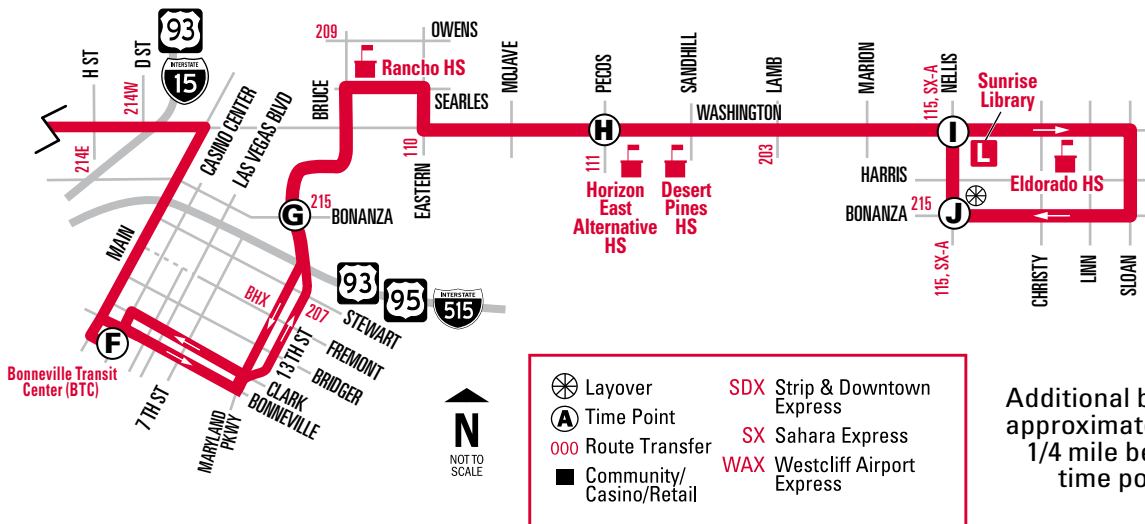

(J)	(I)	(H)	(G)	(F)	(E)	(D)	(C)	(B)	(A)
Bonanza & Nellis	Washington & Nellis	Pecos	Maryland Pkwy & Bonanza	Bonneville Transit Center (BTC) Bay 20	Martin L. King	Rancho	Decatur	Rainbow	Westcliff Transit Center
5:07	5:14	5:22	5:32	5:43	5:47	5:51	5:57	6:04	
6:01	6:03	6:10	6:19	6:30	6:42	6:46	6:51	6:57	7:04
7:01	7:03	7:10	7:19	7:30	7:42	7:46	7:51	7:57	8:04
7:55	7:58	8:05	8:16	8:28	8:41	8:45	8:50	8:57	9:05
8:53	8:56	9:04	9:15	9:27	9:40	9:45	9:50	9:57	10:05
9:53	9:56	10:04	10:15	10:27	10:40	10:45	10:50	10:57	11:05
10:51	10:54	11:02	11:13	11:25	11:39	11:44	11:49	11:57	12:06
11:51	11:54	12:02	12:13	12:25	12:39	12:44	12:49	12:57	1:06
12:51	12:54	1:02	1:13	1:25	1:39	1:44	1:49	1:57	2:06
1:51	1:54	2:02	2:13	2:25	2:39	2:44	2:49	2:57	3:06
2:51	2:54	3:02	3:13	3:25	3:39	3:44	3:49	3:57	4:06
3:51	3:54	4:02	4:13	4:25	4:39	4:44	4:49	4:57	5:06
4:51	4:54	5:02	5:13	5:25	5:39	5:44	5:49	5:57	6:06
5:51	5:54	6:02	6:13	6:25	6:38	6:43	6:48	6:55	7:03
6:51	6:54	7:02	7:13	7:25	7:38	7:43	7:48	7:55	8:03
7:51	7:54	8:02	8:12	8:24	8:37	8:41	8:46	8:53	9:01
8:51	8:54	9:02	9:11	9:22	9:35	9:39	9:44	9:51	9:59
9:51	9:54	10:01	10:10	10:20	10:33	10:37	10:42	10:48	10:56
10:51	10:54	11:00	11:09	11:19	11:31	11:35	11:39	11:45	11:52
11:51	11:54	12:00	12:09	12:19	12:30	12:33	12:37	12:43	12:50

Schedule Times: AM Times in REGULAR PM Times in BOLD
■ NO SERVICE

Additional bus stops approximately every 1/4 mile between time points.