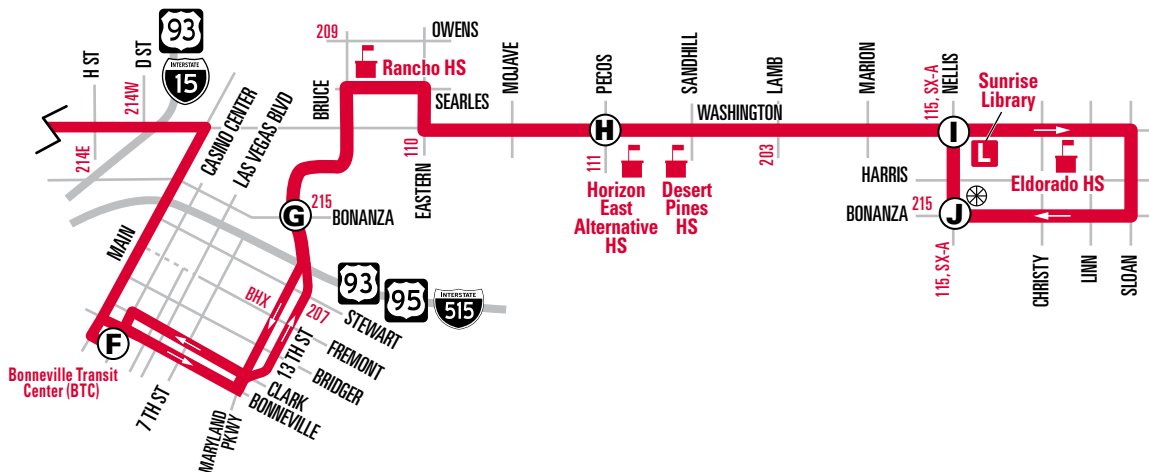

WESTBOUND WEEKDAYS (Cont.)

	Ⓧ	Ⓛ	Ⓜ	Ⓝ	Ⓞ	Ⓟ	Ⓠ	Ⓡ	Ⓢ	Ⓣ	Ⓤ	Ⓥ	Ⓦ	Ⓧ	Ⓨ	Ⓩ
	Bonanza & Nellis	Washington & Nellis	Pecos	Maryland Pkwy & Bonanza	Bonneville Transit Center (BTC) Bay 20	Martin L. King	Rancho	Decatur	Rainbow	Westcliff Transit Center						
	1:05	1:09	1:18	1:31	1:44	1:58	2:03	2:10	2:19	2:28						
	1:35	1:39	1:48	2:01	2:14	2:28	2:33	2:40	2:49	2:58						
	2:04	2:08	2:18	2:31	2:44	2:59	3:05	3:11	3:19	3:28						
	2:34	2:38	2:48	3:01	3:14	3:29	3:35	3:41	3:49	3:58						
	3:04	3:08	3:18	3:31	3:44	3:59	4:05	4:11	4:19	4:28						
	3:34	3:38	3:47	3:59	4:12	4:27	4:33	4:39	4:47	4:56						
	4:04	4:08	4:17	4:29	4:42	4:57	5:03	5:09	5:17	5:26						
	4:30	4:34	4:43	4:55	5:08	5:23	5:29	5:35	5:43	5:52						
	5:00	5:04	5:12	5:24	5:36	5:50	5:55	6:00	6:08	6:17						
	5:30	5:34	5:42	5:54	6:06	6:20	6:25	6:30	6:38	6:47						
	6:00	6:04	6:12	6:24	6:36	6:50	6:55	7:00	7:08	7:17						
	6:55	6:59	7:07	7:18	7:30	7:43	7:48	7:53	8:00	8:09						
	7:55	7:58	8:06	8:17	8:28	8:41	8:45	8:50	8:57	9:05						
	8:51	8:54	9:02	9:11	9:22	9:35	9:39	9:44	9:51	9:59						
	9:51	9:54	10:01	10:10	10:20	10:33	10:37	10:42	10:48	10:56						
	10:51	10:54	11:00	11:09	11:19	11:31	11:35	11:39	11:45	11:52						
	11:51	11:54	12:00	12:09	12:19	12:30	12:33	12:37	12:43	12:50						

Schedule Times: AM Times in REGULAR PM Times in BOLD
▪ NO SERVICE

208