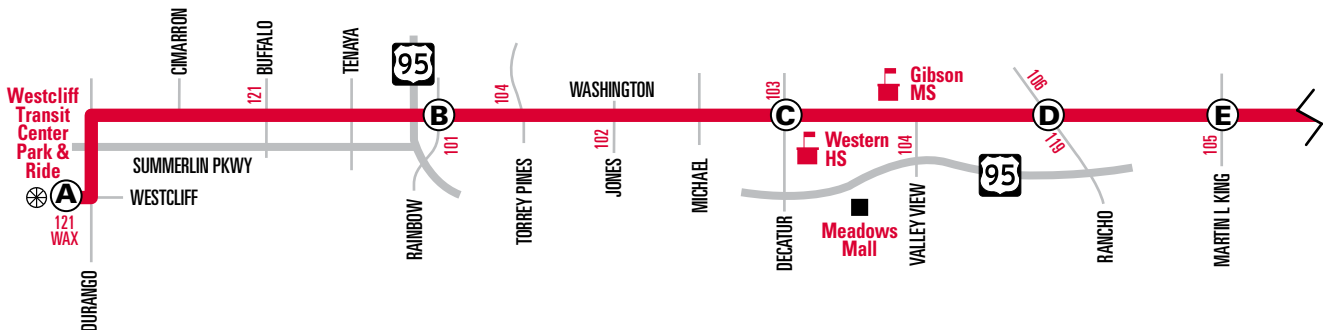

Schedule Times: AM Times in REGULAR PM Times in **BOLD**
■ NO SERVICE

NOTE: For service to Meadows Mall area, transfer to Routes 103, 104, or 207