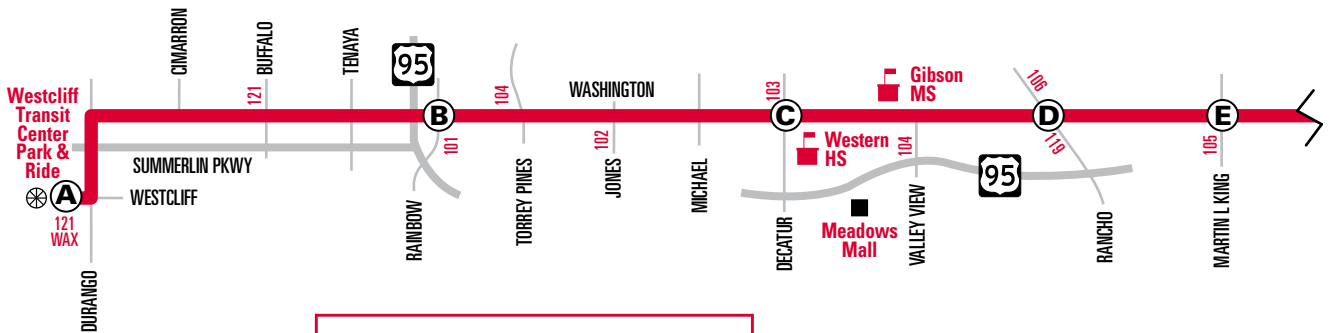

EASTBOUND WEEKDAYS (Cont.)

Time Point	Westcliff Transit Center (Bay 7)	Rainbow	Decatur	Rancho	Martin L. King	Bonneville Transit Center (BTC) Bay 17	Maryland Pkwy & Bonanza	Pecos	Washington & Nellis	Bonanza & Nellis	CONTINUES AS ROUTE
1:19	1:31	1:41	1:48	1:53	2:07	2:18	2:30	2:39	2:47		
1:49	2:01	2:11	2:18	2:23	2:37	2:48	3:00	3:09	3:17		
2:18	2:30	2:40	2:47	2:52	3:06	3:17	3:29	3:38	3:46		
2:47	2:59	3:08	3:15	3:20	3:34	3:45	3:57	4:05	4:12		
3:17	3:29	3:38	3:45	3:50	4:04	4:15	4:27	4:35	4:42		
3:47	3:59	4:08	4:15	4:20	4:34	4:45	4:57	5:05	5:12		
4:17	4:29	4:38	4:45	4:49	5:03	5:14	5:25	5:33	5:40		
4:47	4:59	5:08	5:15	5:19	5:33	5:44	5:55	6:03	6:10		
5:17	5:29	5:38	5:45	5:49	6:03	6:14	6:25	6:33	6:40	2:15	
5:48	5:59	6:07	6:13	6:17	6:30	6:41	6:52	6:59	7:06	2:15	
6:27	6:38	6:46	6:52	6:56	7:09	7:20	7:31	7:38	7:45		
7:17	7:27	7:35	7:40	7:44	7:57	8:07	8:17	8:24	8:31	2:15	
8:17	8:27	8:35	8:40	8:44	8:57	9:07	9:17	9:24	9:31	2:15	
9:06	9:16	9:24	9:29	9:33	9:46	9:56	10:06	10:13	10:20	2:15	
10:07	10:17	10:24	10:29	10:32	10:44	10:53	11:02	11:08	11:14	2:15	
11:06	11:16	11:23	11:28	11:31	11:43	11:52	12:01	12:07	12:13	2:15	
12:03	12:12	12:18	12:22	12:25	12:36	12:45	12:53	12:58	1:04		

Schedule Times: AM Times in REGULAR PM Times in BOLD
■ NO SERVICE

- Layover
- Time Point
- Route Transfer
- Community/Casino/Retail
- SDX Strip & Downtown Express
- SX Sahara Express
- WAX Westcliff Airport Express

Additional bus stops approximately every 1/4 mile between time points.