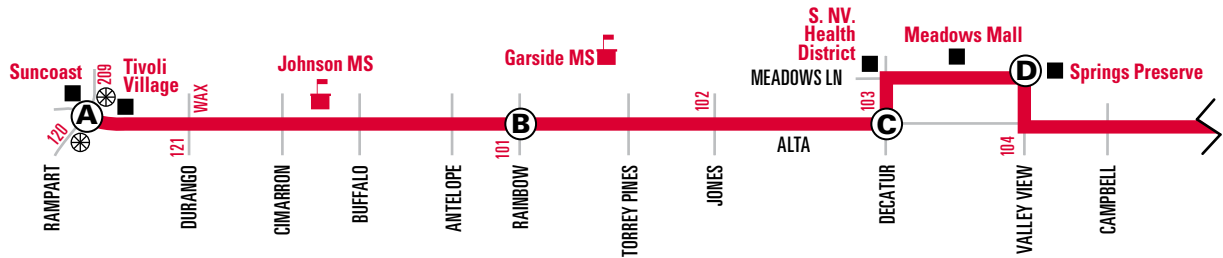

WESTBOUND WEEKDAYS

(K) Stewart & Nellis (After Loop)	(I) Pecos	(H) Eastern	(G) Stewart & Las Vegas Blvd	(F) Bonneville Transit Center (BTC) Bay 5	(E) Rancho	(D) Meadows Ln. & Valley View	(C) Alta & Decatur	(B) Rainbow	(A) Alta & Rampart	CONTINUES AS ROUTE
5:48	5:55	5:59	6:06	6:15	6:27	6:31	6:36	6:44	6:52	209
6:44	6:52	6:57	7:04	7:14	7:27	7:32	7:37	7:45	7:53	209
7:44	7:52	7:57	8:04	8:14	8:27	8:32	8:37	8:45	8:53	209
8:44	8:52	8:57	9:04	9:14	9:27	9:32	9:37	9:45	9:53	209
9:44	9:52	9:57	10:04	10:14	10:27	10:32	10:37	10:45	10:53	209
10:42	10:50	10:55	11:02	11:12	11:25	11:30	11:35	11:44	11:53	209
11:40	11:48	11:53	12:00	12:10	12:24	12:29	12:35	12:44	12:53	209
12:40	12:48	12:53	1:00	1:10	1:24	1:29	1:35	1:44	1:53	209
1:40	1:48	1:53	2:00	2:10	2:24	2:29	2:35	2:44	2:53	209
2:40	2:48	2:53	3:00	3:10	3:24	3:29	3:35	3:44	3:53	209
3:40	3:48	3:53	4:00	4:10	4:24	4:29	4:35	4:44	4:53	209
4:40	4:48	4:53	5:00	5:10	5:24	5:29	5:35	5:44	5:53	209
5:41	5:49	5:54	6:01	6:11	6:24	6:29	6:34	6:43	6:51	209
6:41	6:49	6:53	7:00	7:10	7:22	7:26	7:31	7:39	7:47	209
7:41	7:48	7:52	7:59	8:08	8:20	8:24	8:29	8:37	8:45	209

Schedule Times: AM Times in REGULAR PM Times in BOLD

Additional bus stops approximately every 1/4 mile between time points.

⊗ Layover	CX Centennial Express
(A) Time Point	SDX Strip & Downtown Express
000 Route Transfer	SX Sahara Express
■ Community/Casino/Retail	WAX Westcliff Airport Express
⋯ Route Map Continues	

207