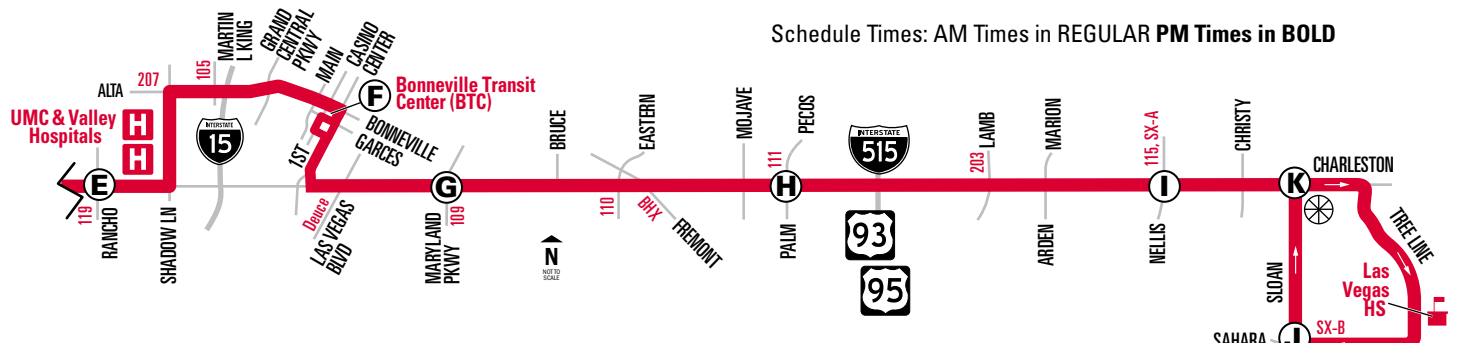

frequent service 24 hour service

206

Schedule Times: AM Times in REGULAR PM Times in BOLD

Additional bus stops approximately every 1/4 mile between time points.