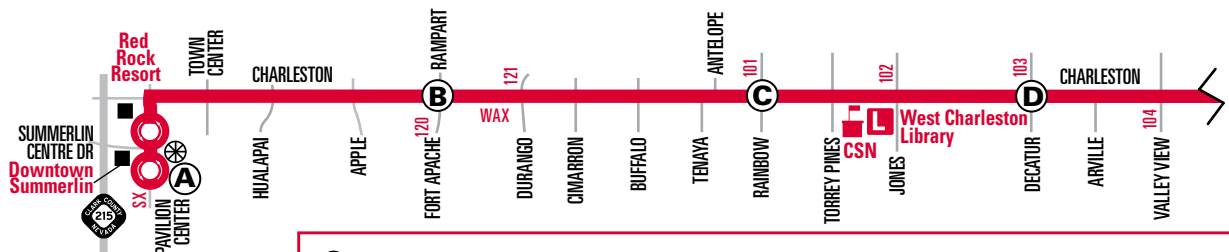

NOTE: ■ Trip will continue past Charleston & Sloan, without a layover, to serve Tree Line before ending at Sahara & Sloan.

- Layover
- Time Point
- 000 Route Transfer
- Community/Casino/Retail
- BHX Boulder Highway Express
- CX Centennial Express
- SDX Strip & Downtown Express
- SX Sahara Express
- WAX Westcliff Airport Express