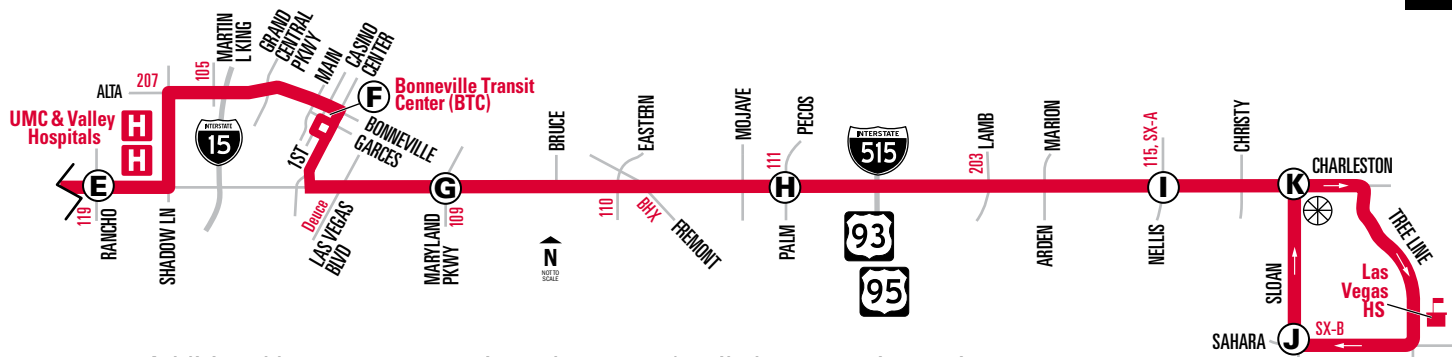

Schedule Times: AM Times in REGULAR PM Times in BOLD

Additional bus stops approximately every 1/4 mile between time points.

frequent service 24 hour service

206