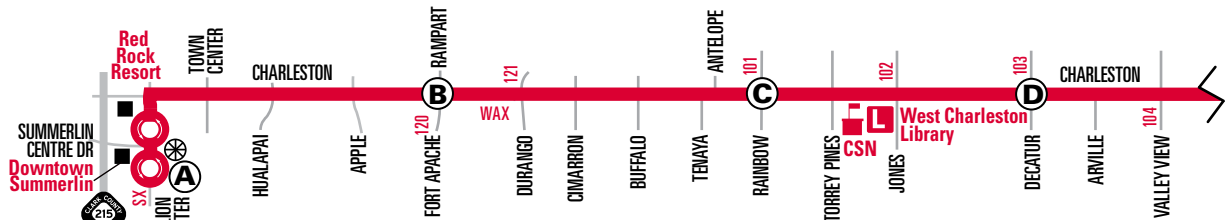

NOTE: ■ Trip will continue past Charleston & Sloan, without a layover, to serve Tree Line before ending at Sahara & Sloan.

Layover	Community/Casino/Retail	Centennial Express	Sahara Express
Time Point	Boulder Highway Express	Strip & Downtown Express	Westcliff Airport Express
Route Transfer			