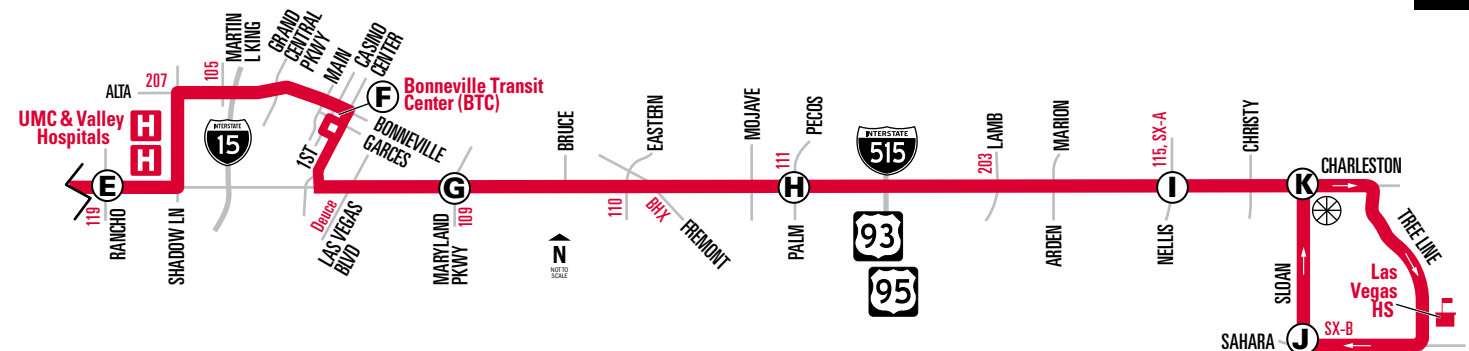

Schedule Times: AM Times in REGULAR PM Times in **BOLD**

Additional bus stops approximately every 1/4 mile between time points.