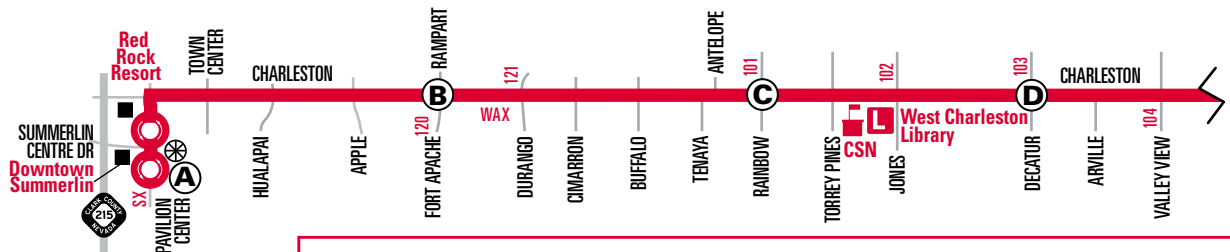

NOTE: ■ Trip will continue past Charleston & Sloan, without a layover, to serve Tree Line before ending at Sahara & Sloan.

 Layover	 Community/Casino/Retail	 Centennial Express	 Sahara Express
 Time Point	 Boulder Highway Express	 Strip & Downtown Express	 Westcliff Airport Express
 Route Transfer			