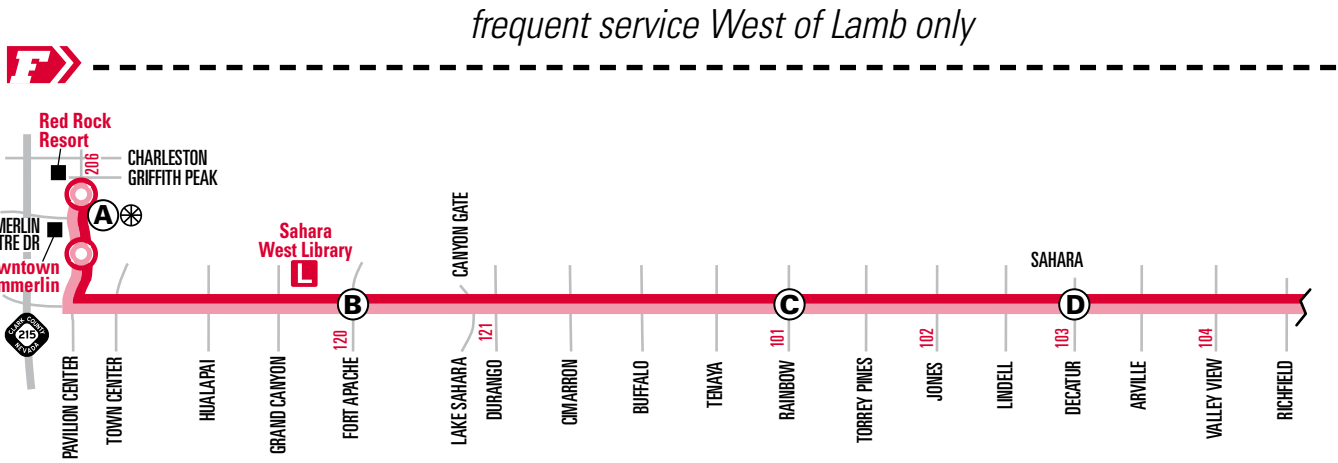

frequent service (west of Lamb)  24 hour service (west of Nellis)

	Layover	BHX Boulder Highway Express
	Time Point	HDX Henderson & Downtown Express
	Route Transfer	SDX Strip & Downtown Express
	Community/Retail Outlets	WAX Westcliff Airport Express
	Route Map Continues	
	SX-A: Via East Lake Mead	
	SX-B: Via Vegas Valley	

Route makes additional stops between timepoints (approximately every 1/3 mile).

frequent service (west of Lamb) 24 hour service (west of Nellis)

SX Sahara Express | Weekdays

frequent service (west of Lamb) **F** 24 hour service (west of Nellis)

Schedule Times: AM Times in REGULAR **PM Times in BOLD**
 ■ NO SERVICE

NOTE: ■ Time shown is at Sahara & Nellis. Trip will use the Special Overnight East End Loop –see inset map. Trip will not serve Sahara & Sloan.

NOTE: ■ Trip will continue past Sahara & Sloan to end at Sahara & Nellis.

NOTE: □ Trip will complete the east end loop prior to layover. For all other trips, the east end loop will be served after the layover (see westbound departure times from Timepoint L).