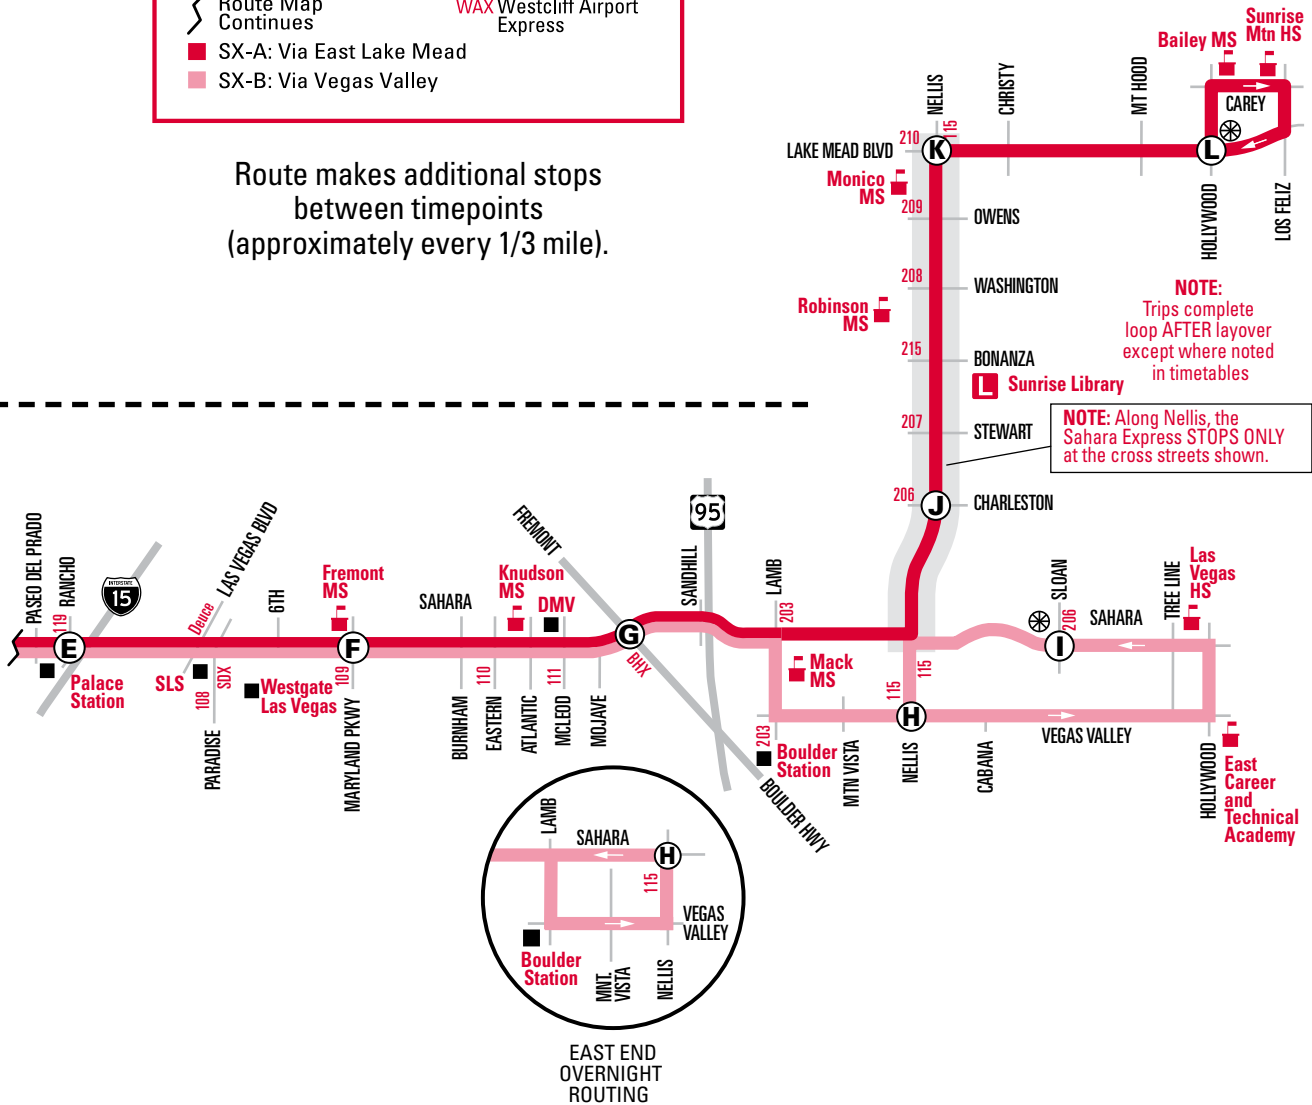

frequent service (west of Lamb)  24 hour service (west of Nellis)

	Layover	BHX Boulder Highway Express
	Time Point	HDX Henderson & Downtown Express
	Route Transfer	SDX Strip & Downtown Express
	Community/Retail Outlets	WAX Westcliff Airport Express
	Route Map Continues	
	SX-A: Via East Lake Mead	
	SX-B: Via Vegas Valley	

Route makes additional stops between timepoints (approximately every 1/3 mile).

frequent service (west of Lamb) 24 hour service (west of Nellis)

SX Sahara Express | Weekdays

frequent service (west of Lamb) **F** 24 hour service (west of Nellis)

Schedule Times: AM Times in REGULAR **PM Times in BOLD**
 ■ NO SERVICE

NOTE: ■ Time shown is at Sahara & Nellis. Trip will use the Special Overnight East End Loop –see inset map. Trip will not serve Sahara & Sloan.

NOTE: ■ Trip will continue past Sahara & Sloan to end at Sahara & Nellis.

NOTE: □ Trip will complete the east end loop prior to layover. For all other trips, the east end loop will be served after the layover (see westbound departure times from Timepoint L).