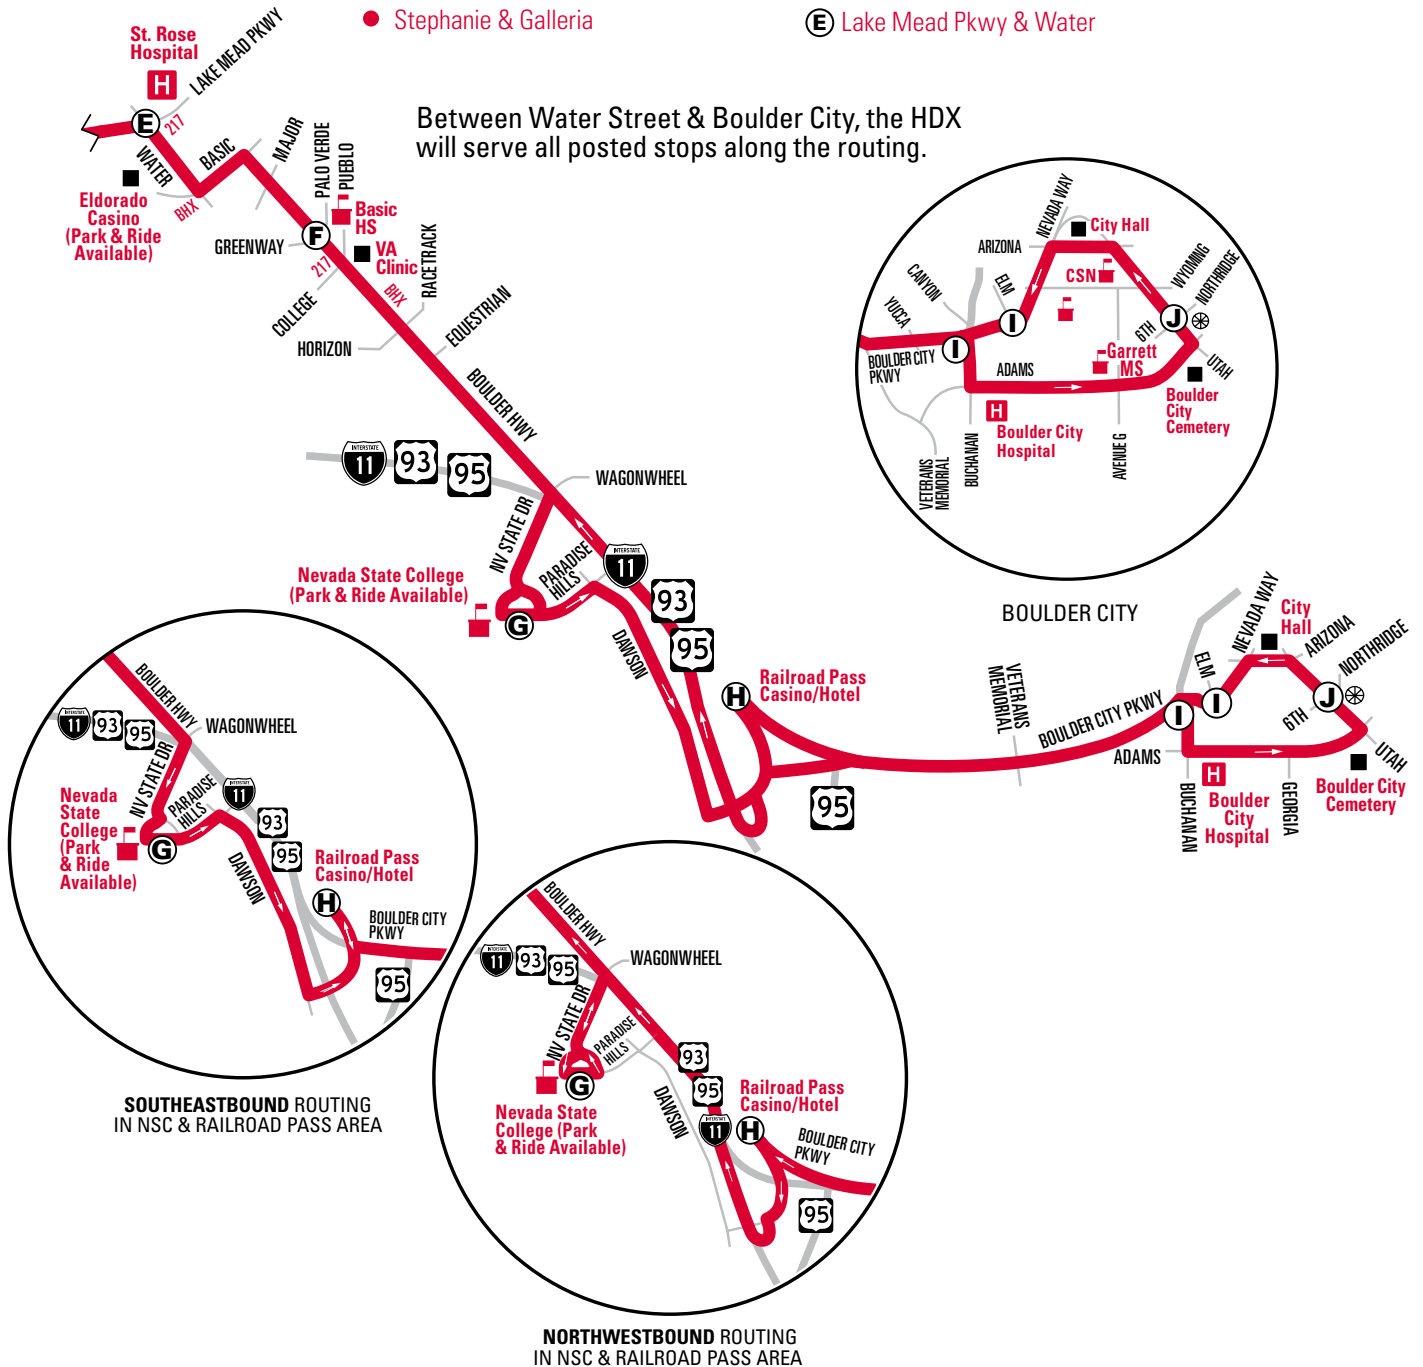

# Henderson & Downtown Express HDX

**HDX TRANSIT STOPS** Between BTC & Water Street, the HDX will serve ONLY the following stops:

- (A)** Bonneville Transit Center
  - 4th & Lewis (Towards Henderson) / Clark & 4th (Towards BTC)
- (B)** Carson & 4th (Towards Henderson) / LVB & Carson (Towards BTC)
  - LVB & Stewart
  - Galleria & Marks
  - Stephanie & Galleria
- (C)** Stephanie & Sunset (Timepoint Northwestbound)
  - Sunset & Marks
- (C)** Sunset & Sunset Station / Galleria at Sunset (Timepoint Southeastbound)
- (D)** Fiesta Henderson (Park & Ride Available)
- (E)** Lake Mead Pkwy & Water

Between Water Street & Boulder City, the HDX will serve all posted stops along the routing.

**NOTE:** ■ Trip begins at Buchanan & Boulder City Pkwy before the loop, six minutes earlier than time shown.

**NOTE:** □ Trip will serve normal routing up to Boulder & Horizon, where trip will turn left (west) on Horizon and end at Horizon & College.