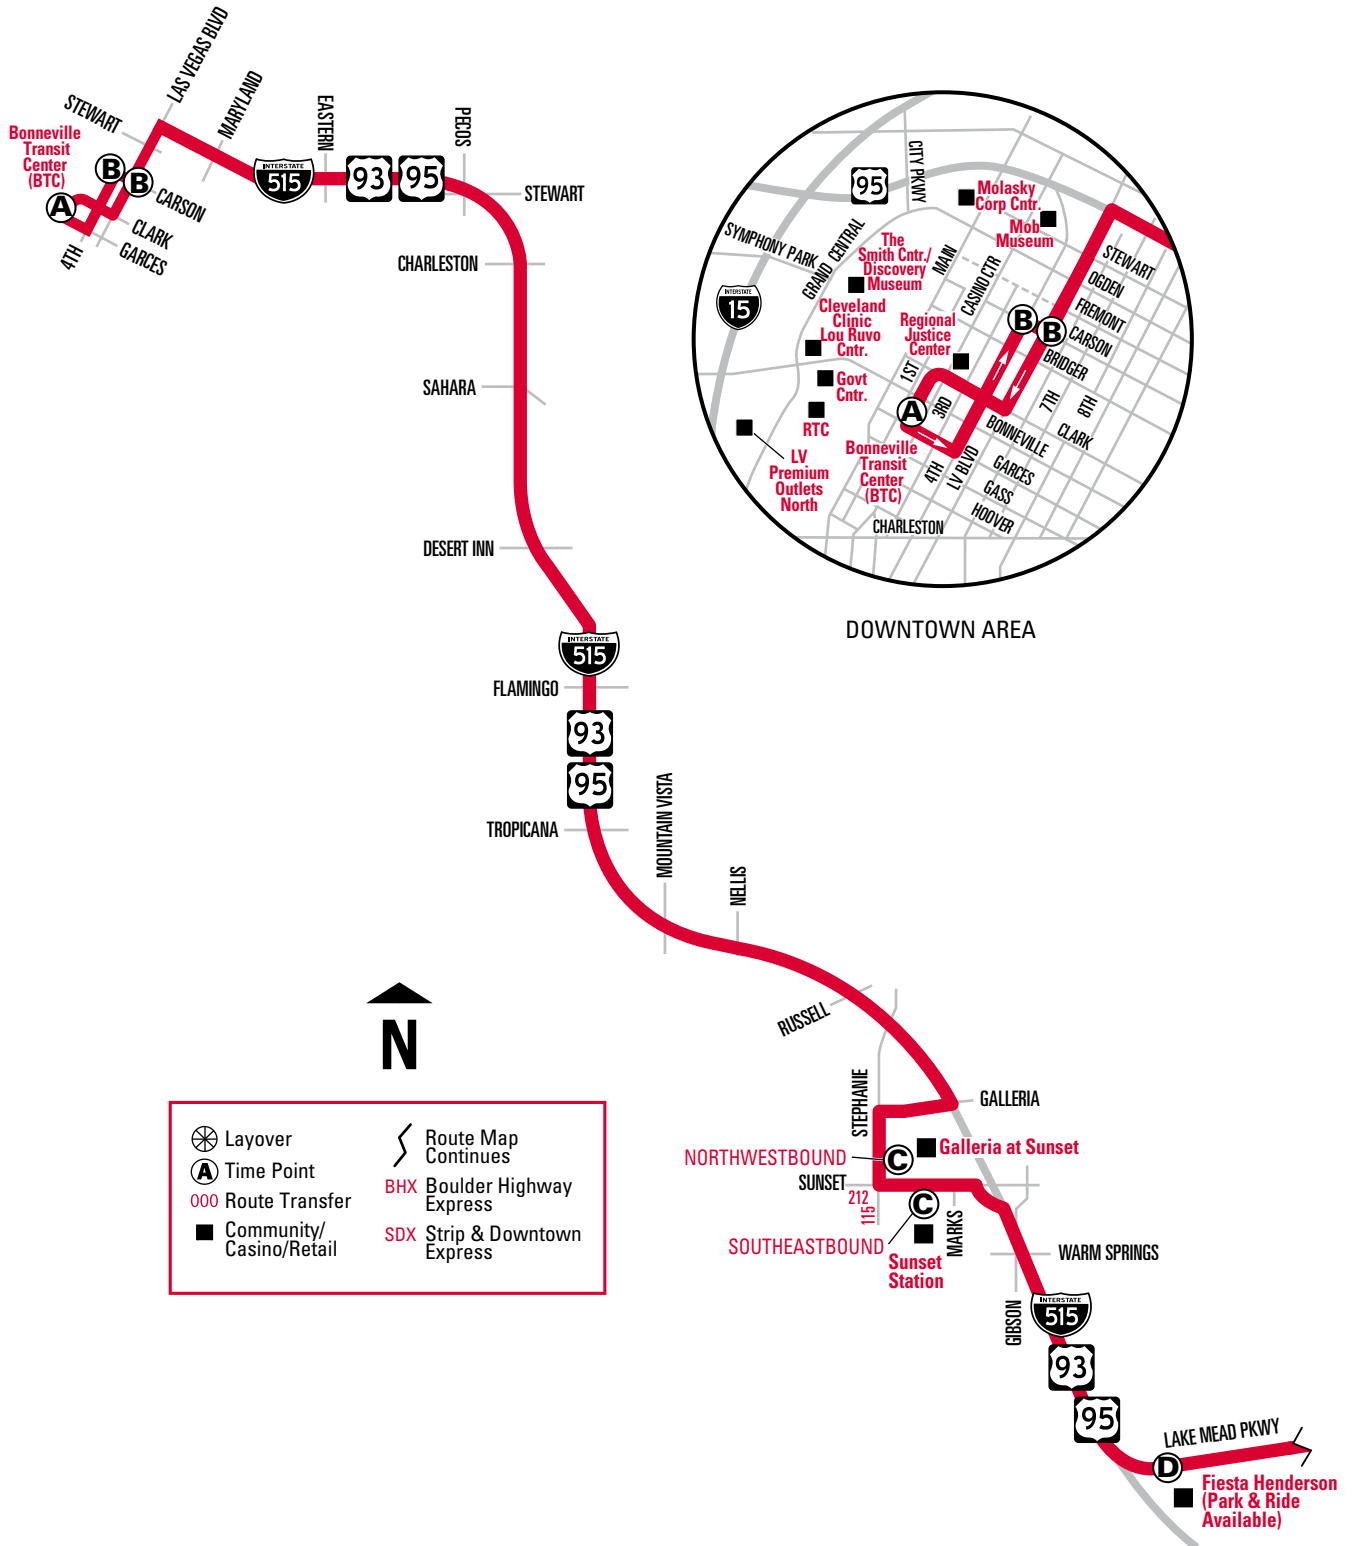

# Henderson & Downtown Express HDX

**HDX TRANSIT STOPS** Between BTC & Water Street, the HDX will serve ONLY the following stops:

- (A)** Bonneville Transit Center
  - 4th & Lewis (Towards Henderson) / Clark & 4th (Towards BTC)
- (B)** Carson & 4th (Towards Henderson) / LVB & Carson (Towards BTC)
  - LVB & Stewart
  - Galleria & Marks
  - Stephanie & Galleria
- (C)** Stephanie & Sunset (Timepoint Northwestbound)
  - Sunset & Marks
- (C)** Sunset & Sunset Station / Galleria at Sunset (Timepoint Southeastbound)
- (D)** Fiesta Henderson (Park & Ride Available)
- (E)** Lake Mead Pkwy & Water

Between Water Street & Boulder City, the HDX will serve all posted stops along the routing.

**NOTE:** ■ Trip begins at Buchanan & Boulder City Pkwy before the loop, six minutes earlier than time shown.

**NOTE:** □ Trip will serve normal routing up to Boulder & Horizon, where trip will turn left (west) on Horizon and end at Horizon & College.