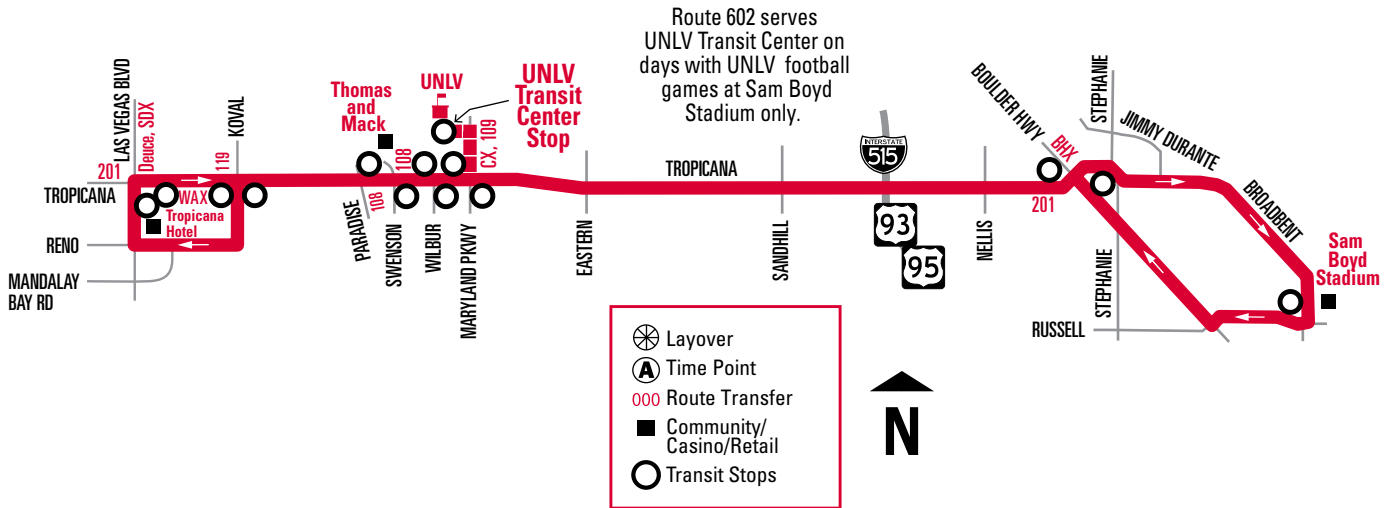

# Sam Boyd Stadium Express 602

Route 602 operates during select events at Sam Boyd Stadium. It is designed to provide express service between the Strip, the UNLV area, and Sam Boyd Stadium. For information regarding when service will operate, please visit [rtcsnv.com](http://rtcsnv.com) or call (702) 228-RIDE (7433).

**RESIDENTIAL FARES APPLY TO ROUTE 602.**

**NOTE:** Route 602 only stops at the transit stops shown above ○