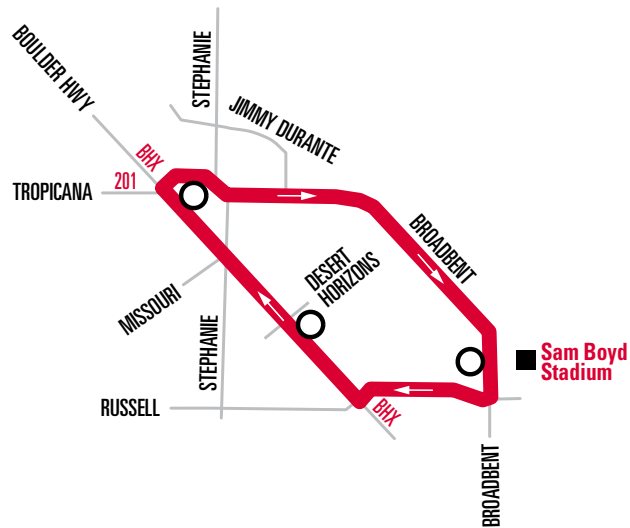

601 Sam Boyd Stadium Loop

Route 601 operates during select events at Sam Boyd Stadium. For information regarding when service will operate, please visit rtcsonv.com or call (702) 228-RIDE (7433).

RESIDENTIAL FARES APPLY TO ROUTE 601.

NOTE: Route 601 only stops at the transit stops shown above ○