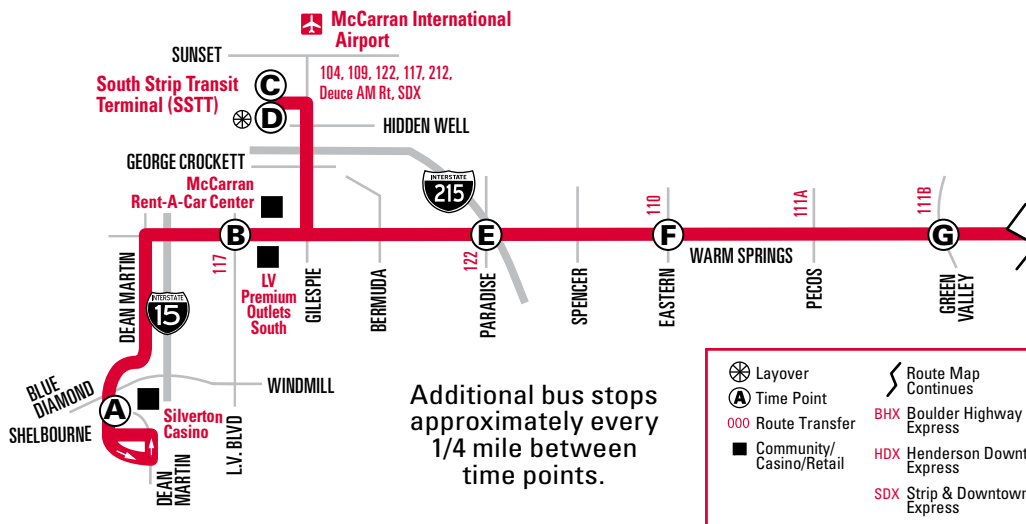

See Westbound Schedule

Schedule Times:
AM Times in REGULAR
PM Times in BOLD
■ NO SERVICE

NOTE: ■ Customers boarding prior to SSTT & continuing east on Route 217 should disembark at Gilespie & Warm Springs and transfer to another Route 217 bus on eastbound Warm Springs just east of Gilespie.

217

EASTBOUND WEEKDAYS (Cont.)

	Northbound Dean Martin Alongside Silverton	Las Vegas Blvd.	Arrive S. Strip Transit Terminal (SSTT)	Depart S. Strip Transit Terminal (SSTT) Bay 4 or 5	Paradise	Eastern	Green Valley Pkwy	Stephanie	Auto Show & Gibson	Lake Mead Pkwy & Van Wagenen	Lake Mead Pkwy & Boulder Hwy	Warm Springs & Center St.	College & Boulder Hwy
	(A)	(B)	(C)	(D)	(E)	(F)	(G)	(H)	(I)	(J)	(K)	(L)	(M)
1:37	1:44	1:49	1:20	1:30	1:35	1:42	1:50	1:56	2:04	2:10	2:21	2:35	
2:07	2:14	2:19	1:50	2:00	2:05	2:12	2:20	2:26	2:34	2:40	2:51	3:05	
2:37	2:44	2:49	2:20	2:30	2:35	2:42	2:50	2:56	3:04	3:10	3:21	3:35	
3:07	3:14	3:19	2:50	3:00	3:05	3:12	3:20	3:26	3:34	3:40	3:51	4:05	
3:37	3:44	3:49	3:20	3:30	3:35	3:42	3:50	3:56	4:04	4:10	4:21	4:35	
4:07	4:14	4:19	3:50	4:00	4:05	4:12	4:20	4:26	4:34	4:40	4:51	5:05	
4:37	4:44	4:49	4:20	4:30	4:35	4:42	4:50	4:56	5:04	5:10	5:21	5:35	
5:07	5:14	5:19	4:50	5:00	5:05	5:12	5:20	5:26	5:34	5:40	5:51	6:05	
5:37	5:44	5:49	5:20	5:30	5:35	5:42	5:50	5:56	6:04	6:10	6:21	6:35	
6:07	6:14	6:19	5:50	5:59	6:04	6:11	6:18	6:24	6:32	6:37	6:48	7:01	
6:37	6:44	6:49	6:20	6:29	6:33	6:40	6:46	6:52	6:59	7:03	7:13	7:25	
7:33	7:40	7:45	6:58	7:07	7:11	7:18	7:24	7:30	7:37	7:41	7:51	8:03	
8:27	8:34	8:39	7:58	8:06	8:10	8:16	8:22	8:28	8:34	8:38	8:48	9:00	
9:27	9:34	9:39	9:58	10:06	10:10	10:16	10:22	10:28	10:34	10:38	10:48	11:00	
10:23	10:30	10:35	10:55	11:03	11:07	11:13	11:19	11:25	11:31	11:35	11:45	11:57	
11:23	11:29	11:34	11:55	12:03	12:07	12:12	12:18	12:23	12:29	12:33	12:42	12:53	
12:13	12:18	12:23											