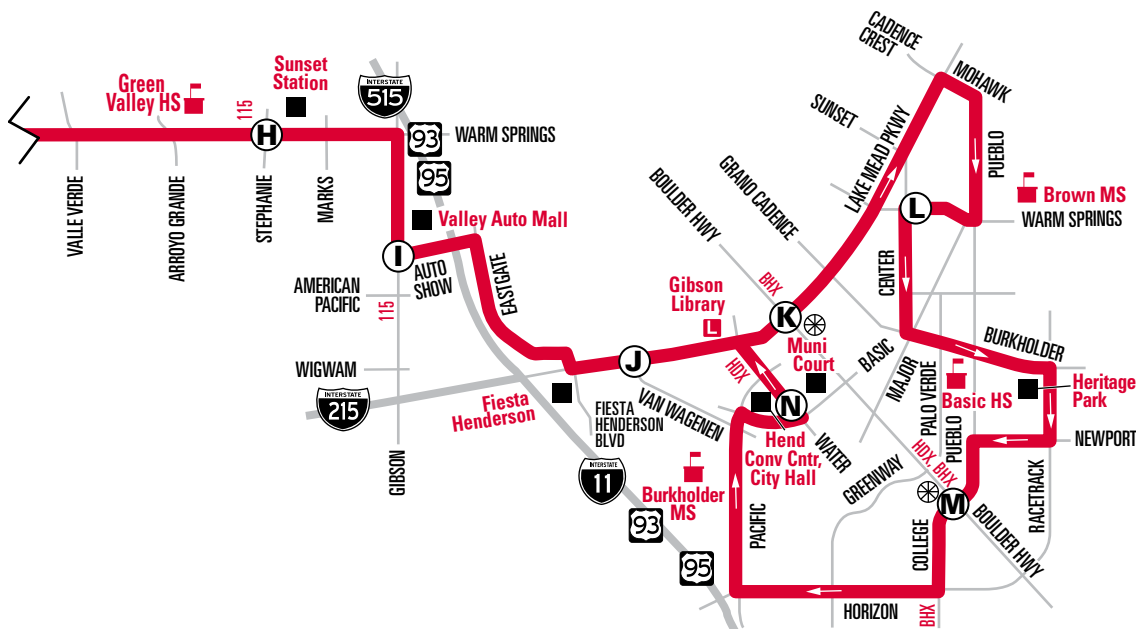

Schedule Times:
AM Times in REGULAR
PM Times in BOLD
■ NO SERVICE

NOTE: ■ Customers boarding prior to SSTT & continuing east on Route 217 should disembark at Gilespie & Warm Springs and transfer to another Route 217 bus on eastbound Warm Springs just east of Gilespie.

NOTE: □ Trip ends at the last bus stop on westbound Horizon east of Pacific (Horizon @ Skyline) five to six minutes after the time shown.