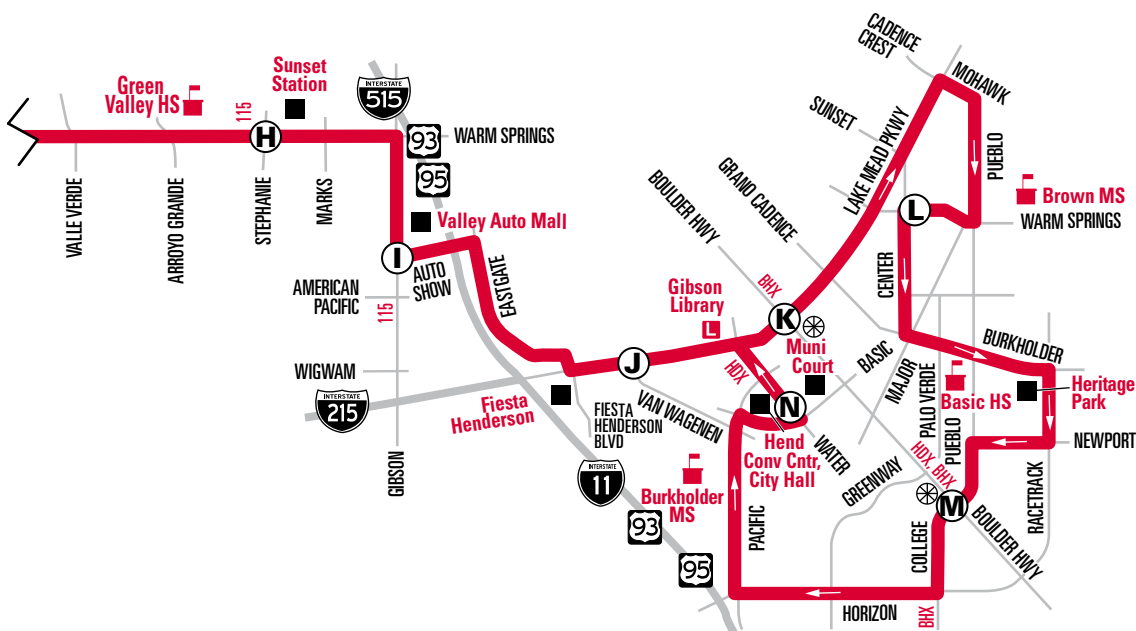

WESTBOUND WEEKDAYS (Cont.)

	(K)	(L)	(M)	(N)	(J)	(I)	(H)	(G)	(F)	(E)	(C)	(D)	(B)	(A)
	Lake Mead Pkwy & Boulder Hwy	Warm Springs & Center St.	College & Boulder Hwy	Water & Basic	Lake Mead Pkwy & Van Wagenen	Gibson & Auto Show	Stephanie	Green Valley Pkwy	Eastern	Paradise	Arrive S. Strip Transit Terminal (SSTT)	Depart S. Strip Transit Terminal (SSTT) Bay 4 or 5	Las Vegas Blvd	Northbound Dean Martin Alongside Silverton
See Eastbound Schedule	1:48	2:01	2:07	2:14	2:22	2:30	2:37	2:41	2:49	2:50	2:56	3:07		
	2:18	2:31	2:37	2:44	2:52	3:00	3:07	3:11	3:19	3:20	3:26	3:37		
	2:48	3:01	3:07	3:14	3:22	3:30	3:37	3:41	3:49	3:50	3:56	4:07		
	3:18	3:31	3:37	3:44	3:52	4:00	4:07	4:11	4:19	4:20	4:26	4:37		
	3:48	4:01	4:07	4:14	4:22	4:30	4:37	4:41	4:49	4:50	4:56	5:07		
	4:18	4:31	4:37	4:44	4:52	5:00	5:07	5:11	5:19	5:20	5:26	5:37		
	4:48	5:01	5:07	5:14	5:22	5:30	5:37	5:41	5:49	5:50	5:56	6:07		
	5:18	5:31	5:37	5:44	5:52	6:00	6:07	6:11	6:19	6:20	6:26	6:37		
	5:48	6:01	6:07	6:13	6:21	6:28	6:34	6:38	6:46					
	6:18	6:31	6:37	6:43	6:51	6:58	7:04	7:08	7:16	7:17	7:23	7:33		
	7:15	7:27	7:32	7:38	7:45	7:52	7:58	8:01	8:09	8:11	8:17	8:27		
	8:15	8:27	8:32	8:38	8:45	8:52	8:58	9:01	9:09	9:11	9:17	9:27		
	9:13	9:24	9:29	9:35	9:42	9:48	9:54	9:57	10:05	10:07	10:13	10:23		
	10:13	10:24	10:29	10:35	10:41	10:47	10:53	10:56	11:03	11:07	11:13	11:23		
11:11	11:21	11:26	11:31	11:37	11:43	11:48	11:51	11:57	11:58	12:03	12:13			

Schedule Times: AM Times in REGULAR PM Times in **BOLD**
■ NO SERVICE