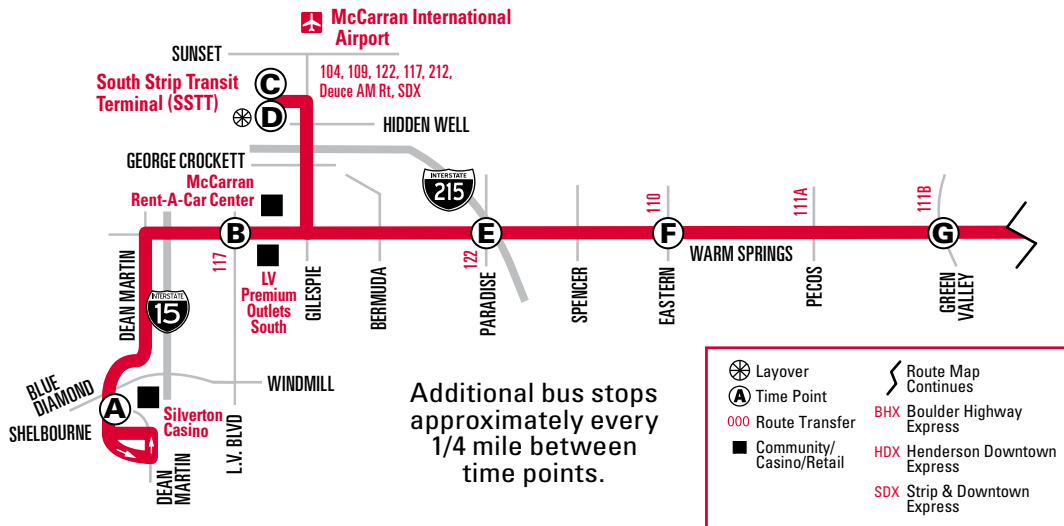

Schedule Times: AM Times in REGULAR PM Times in BOLD