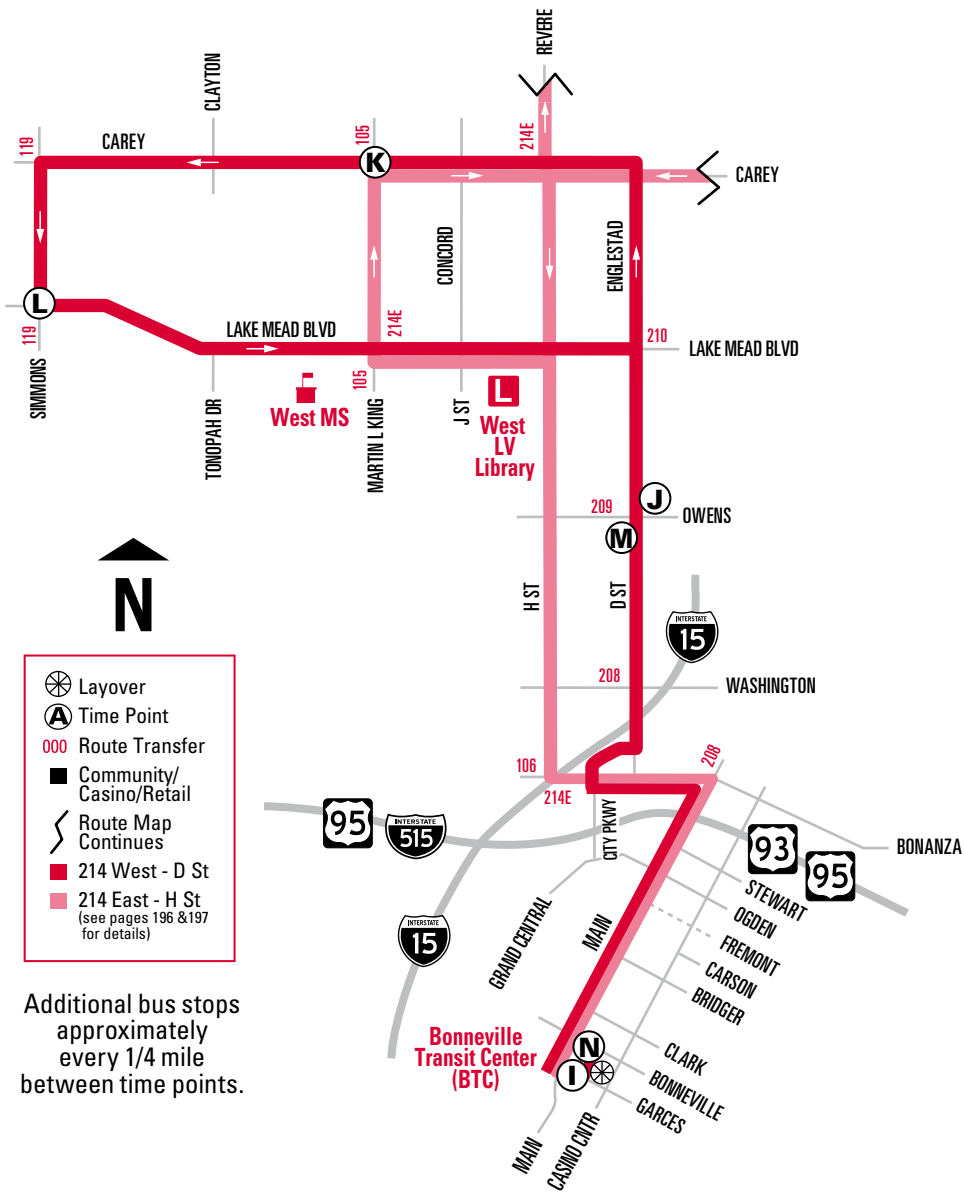

Additional bus stops approximately every 1/4 mile between time points.

## WEEKDAYS ONLY

Station	6:24	6:29	6:40	6:52
① Bonneville Transit Center (BTC) Bay 4	7:02	7:15	7:23	7:29
② D St & Owens	8:02	8:15	8:23	8:29
③ Carey & Martin L. King	9:02	9:15	9:23	9:29
④ Lake Mead Blvd & Simmons	10:02	10:15	10:23	10:29
⑤ D St & Owens	11:02	11:15	11:23	11:29
⑥ Bonneville Transit Center (BTC)	12:02	12:15	12:23	12:29
▼ CONTINUES AS ROUTE	12:40	12:52	DVX	DVX
	1:00	1:13	1:22	1:28
	1:58	2:12	2:21	2:27
	2:58	3:12	3:21	3:27
	3:58	4:12	4:21	4:27
	4:58	5:12	5:21	5:27
	5:58	6:11	6:20	6:25
	6:58	7:10	7:18	7:23
	7:55	8:07	8:15	8:21

**NOTE:**  
Route 214 West - D Street does not operate on weekends or holidays. Please use Route 214 East - H Street on weekends.

Schedule Times: AM Times in REGULAR PM Times in BOLD

■ NO SERVICE

**NOTE:** ■ Trip begins at Englestad (D St.) and Lake Mead at 6:18 a.m.

SEE MAP ON PAGE 197 FOR ROUTE 214 EAST - H STREET SERVICE

Additional bus stops approximately every 1/4 mile between time points.

**214**