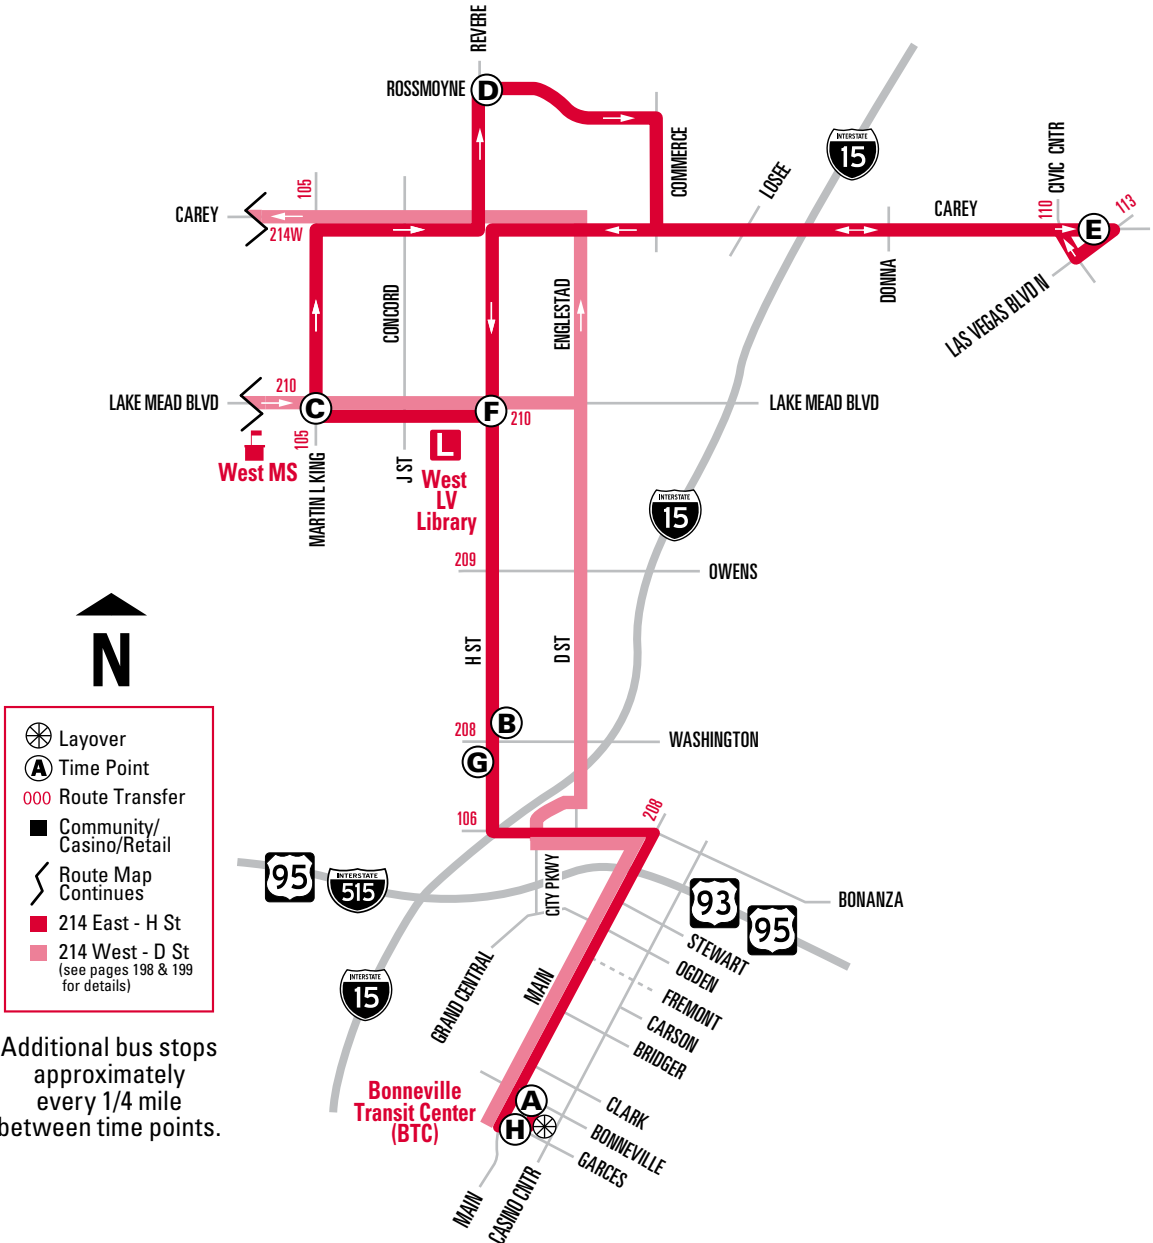

- Layover
- Time Point
- Route Transfer
- Community/Casino/Retail
- Route Map Continues
- 214 East - H St
- 214 West - D St (see pages 198 & 199 for details)

Additional bus stops approximately every 1/4 mile between time points.

214