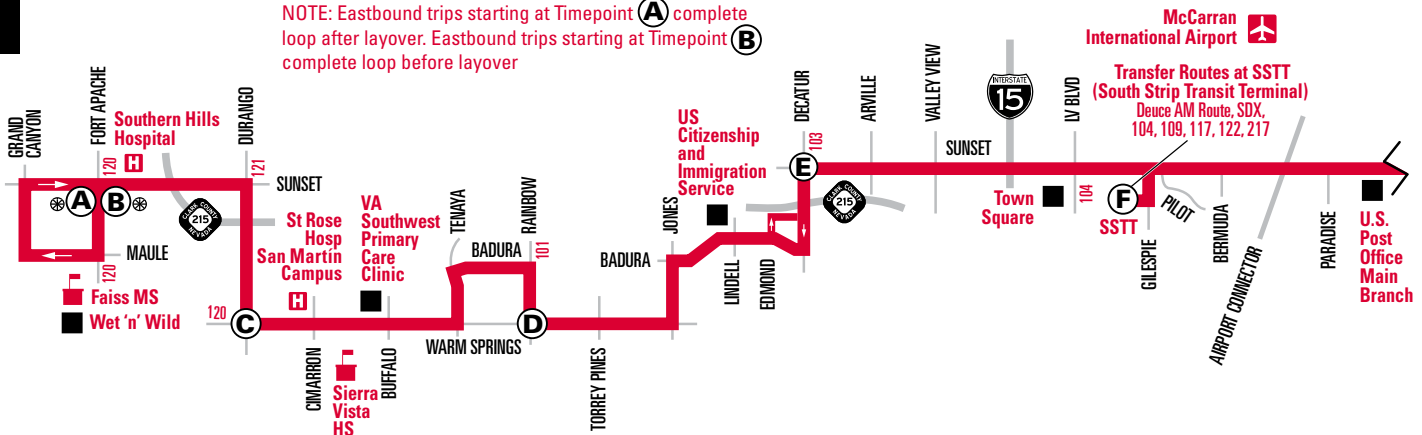

Schedule Times: AM Times in REGULAR PM Times in **BOLD**
■ NO SERVICE

NOTE: Eastbound trips starting at Timepoint (A) complete loop after layover. Eastbound trips starting at Timepoint (B) complete loop before layover