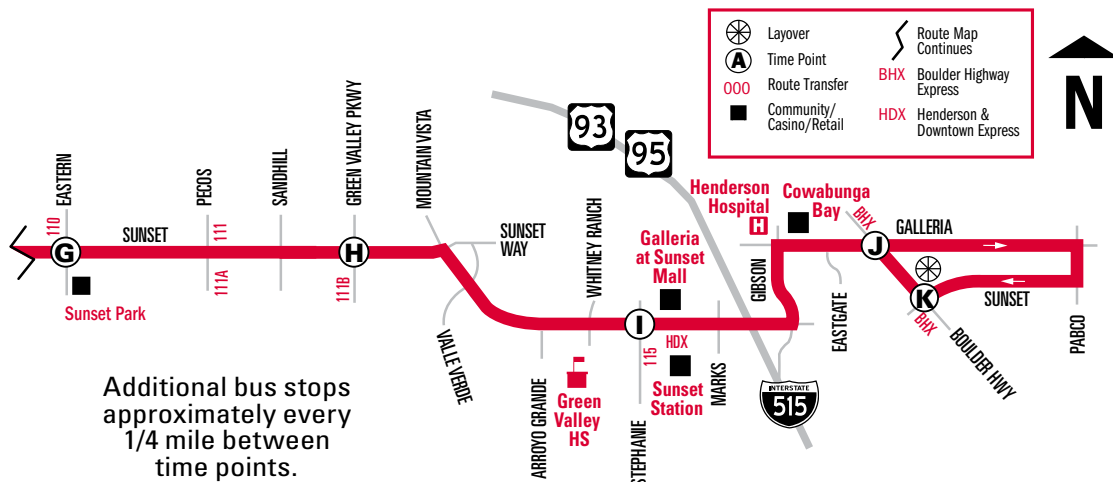

NOTE: ■ Trip begins at Galleria & Boulder Highway before the loop six minutes before time shown.

Schedule Times: AM Times in REGULAR PM Times in **BOLD**
■ NO SERVICE