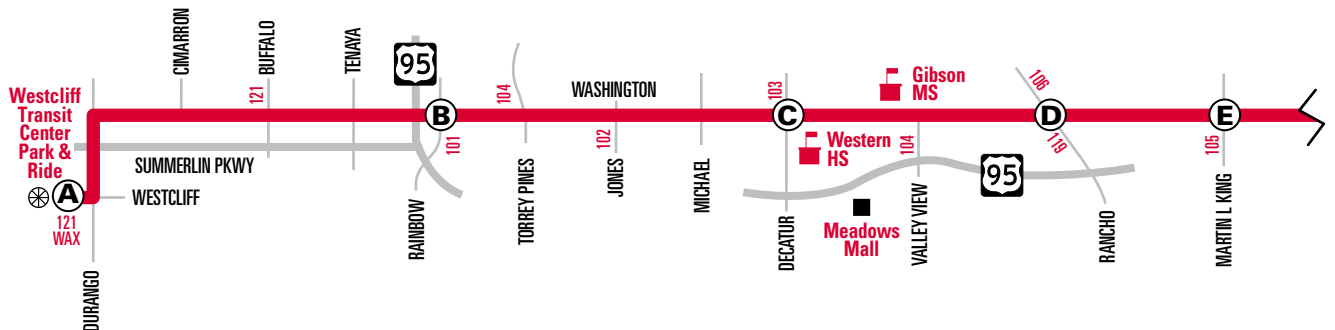

Schedule Times: AM Times in REGULAR PM Times in BOLD
■ NO SERVICE