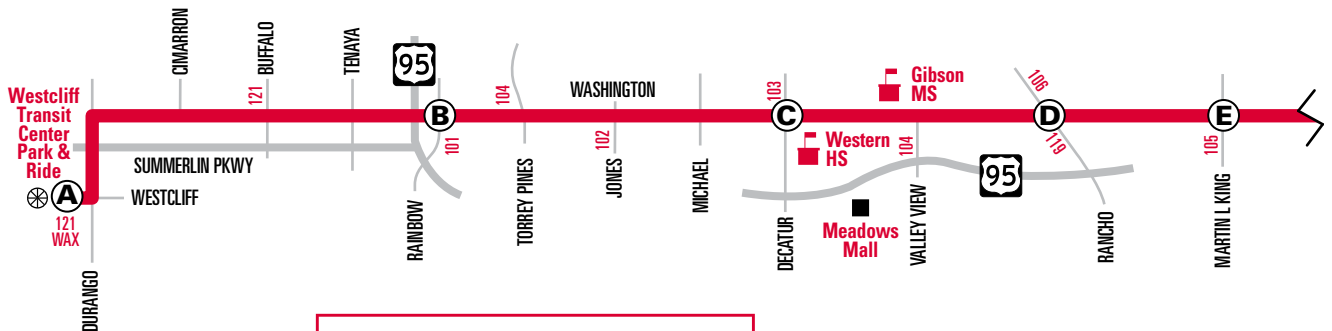

EASTBOUND WEEKDAYS

Westcliff Transit Center (Bay 7)	Rainbow	Decatur	Rancho	Martin L. King	Bonneville Transit Center (BTC) Bay 17a	Maryland Pkwy & Bonanza	Pecos	Washington & Nellis	Bonanza & Nellis	CONTINUES AS ROUTE
(A)	(B)	(C)	(D)	(E)	(F)	(G)	(H)	(I)	(J)	▼
4:42	4:50	4:57	5:01	5:04	5:15	5:24	5:33	5:39	5:46	
5:28	5:37	5:45	5:49	5:53	6:05	6:15	6:26	6:34	6:42	
5:56	6:06	6:14	6:19	6:23	6:35	6:45	6:57	7:05	7:13	
6:20	6:31	6:41	6:47	6:52	7:05	7:15	7:27	7:35	7:42	
6:50	7:01	7:11	7:17	7:22	7:35	7:45	7:57	8:05	8:12	
7:18	7:30	7:40	7:47	7:52	8:05	8:15	8:27	8:35	8:42	
7:48	8:00	8:10	8:17	8:22	8:35	8:45	8:57	9:05	9:12	
8:19	8:31	8:41	8:47	8:51	9:05	9:16	9:28	9:36	9:43	
8:49	9:01	9:11	9:17	9:21	9:35	9:46	9:58	10:06	10:13	
9:19	9:31	9:41	9:47	9:51	10:05	10:16	10:28	10:36	10:43	
9:49	10:01	10:11	10:17	10:21	10:35	10:46	10:58	11:06	11:13	
10:19	10:31	10:41	10:47	10:51	11:05	11:16	11:28	11:36	11:43	
10:49	11:01	11:11	11:17	11:21	11:35	11:46	11:58	12:06	12:13	
11:19	11:31	11:41	11:47	11:51	12:05	12:16	12:28	12:36	12:43	
11:49	12:01	12:11	12:17	12:21	12:35	12:46	12:58	1:06	1:13	
12:19	12:31	12:41	12:47	12:52	1:06	1:17	1:29	1:38	1:46	
12:49	1:01	1:11	1:18	1:23	1:37	1:48	2:00	2:09	2:17	

- Layover
- Time Point
- Route Transfer
- Community/Casino/Retail
- SDX Strip & Downtown Express
- SX Sahara Express
- WAX Westcliff Airport Express

Additional bus stops approximately every 1/4 mile between time points.