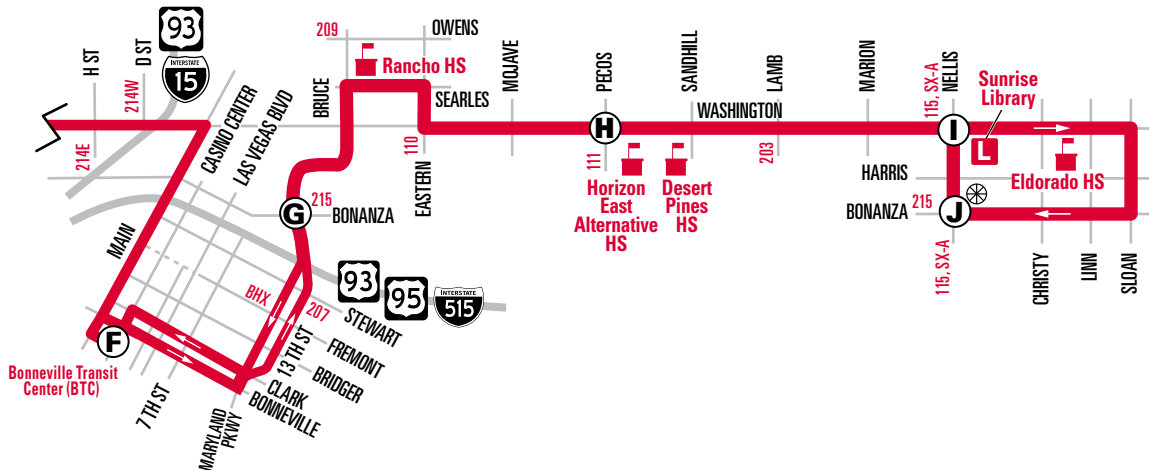

WESTBOUND WEEKDAYS

	ⓐ	ⓑ	ⓒ	ⓓ	ⓔ	ⓕ	ⓖ	ⓗ	ⓓ	ⓔ	ⓕ	ⓖ	ⓗ	ⓓ	ⓔ	ⓕ	ⓖ	ⓗ	ⓓ	ⓔ	ⓕ	ⓖ	ⓗ	
	Westcliff Transit Center	Rainbow	Decatur	Rancho	Martin L. King	Bonneville Transit Center (BTC) Bay 20	Maryland Pkwy & Bonanza	Pecos	Washington & Nellis	Bonanza & Nellis														
▪																								
5:26																								
5:56																								
6:23																								
6:53																								
7:23																								
7:54																								
8:24																								
8:54																								
9:24																								
9:54																								
10:24																								
10:53																								
11:23																								
11:53																								
12:16																								
12:39																								

WESTBOUND WEEKDAYS (Cont.)

	ⓐ	ⓑ	ⓒ	ⓓ	ⓔ	ⓕ	ⓖ	ⓗ	ⓓ	ⓔ	ⓕ	ⓖ	ⓗ	ⓓ	ⓔ	ⓕ	ⓖ	ⓗ	ⓓ	ⓔ	ⓕ	ⓖ	ⓗ	
	Westcliff Transit Center	Rainbow	Decatur	Rancho	Martin L. King	Bonneville Transit Center (BTC) Bay 20	Maryland Pkwy & Bonanza	Pecos	Washington & Nellis	Bonanza & Nellis														
1:05																								
1:35																								
2:04																								
2:34																								
3:04																								
3:34																								
4:04																								
4:30																								
5:00																								
5:30																								
6:00																								
6:55																								
7:55																								
8:51																								
9:51																								
10:51																								
11:51																								

Schedule Times: AM Times in REGULAR PM Times in BOLD
▪ NO SERVICE