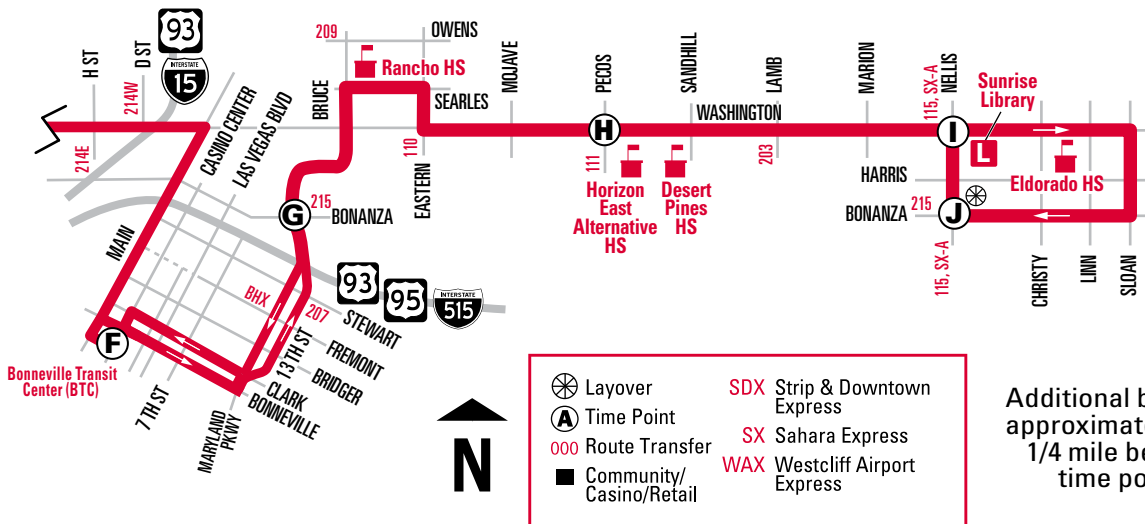

WESTBOUND SUNDAYS

(J)	(I)	(H)	(G)	(F)	(E)	(D)	(C)	(B)	(A)
Bonanza & Nellis	Washington & Nellis	Pecos	Maryland Pkwy & Bonanza	Bonneville Transit Center (BTC) Bay 20	Martin L. King	Rancho	Decatur	Rainbow	Westcliff Transit Center
5:07	5:14	5:22	5:32	5:43	5:47	5:51	5:57	6:04	
6:01	6:03	6:10	6:19	6:30	6:42	6:46	6:51	6:57	7:04
7:01	7:03	7:10	7:19	7:30	7:42	7:46	7:51	7:57	8:04
7:55	7:58	8:05	8:16	8:28	8:41	8:45	8:50	8:57	9:05
8:53	8:56	9:04	9:15	9:27	9:40	9:45	9:50	9:57	10:05
9:53	9:56	10:04	10:15	10:27	10:40	10:45	10:50	10:57	11:05
10:51	10:54	11:02	11:13	11:25	11:39	11:44	11:49	11:57	12:06
11:51	11:54	12:02	12:13	12:25	12:39	12:44	12:49	12:57	1:06
12:51	12:54	1:02	1:13	1:25	1:39	1:44	1:49	1:57	2:06
1:51	1:54	2:02	2:13	2:25	2:39	2:44	2:49	2:57	3:06
2:51	2:54	3:02	3:13	3:25	3:39	3:44	3:49	3:57	4:06
3:51	3:54	4:02	4:13	4:25	4:39	4:44	4:49	4:57	5:06
4:51	4:54	5:02	5:13	5:25	5:39	5:44	5:49	5:57	6:06
5:51	5:54	6:02	6:13	6:25	6:38	6:43	6:48	6:55	7:03
6:51	6:54	7:02	7:13	7:25	7:38	7:43	7:48	7:55	8:03
7:51	7:54	8:02	8:12	8:24	8:37	8:41	8:46	8:53	9:01
8:51	8:54	9:02	9:11	9:22	9:35	9:39	9:44	9:51	9:59
9:51	9:54	10:01	10:10	10:20	10:33	10:37	10:42	10:48	10:56
10:51	10:54	11:00	11:09	11:19	11:31	11:35	11:39	11:45	11:52
11:51	11:54	12:00	12:09	12:19	12:30	12:33	12:37	12:43	12:50

Schedule Times: AM Times in REGULAR PM Times in BOLD
■ NO SERVICE

Additional bus stops approximately every 1/4 mile between time points.