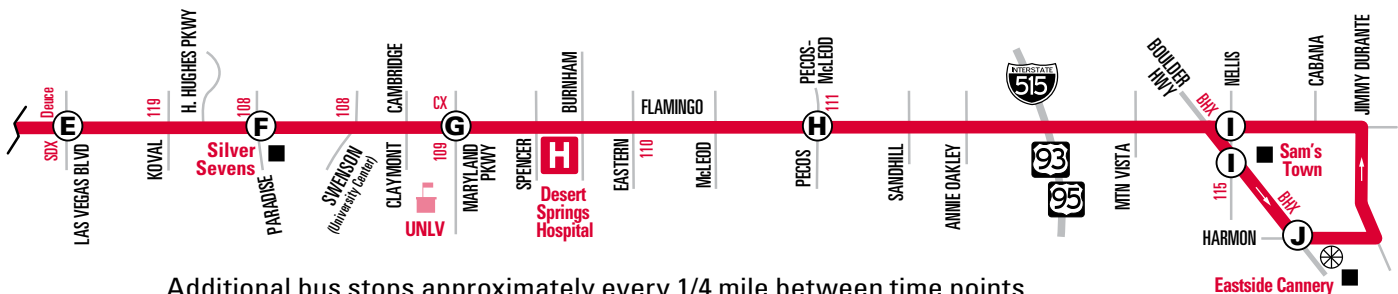

Schedule Times: AM Times in REGULAR PM Times in BOLD

Additional bus stops approximately every 1/4 mile between time points.

frequent service 24 hour service

202