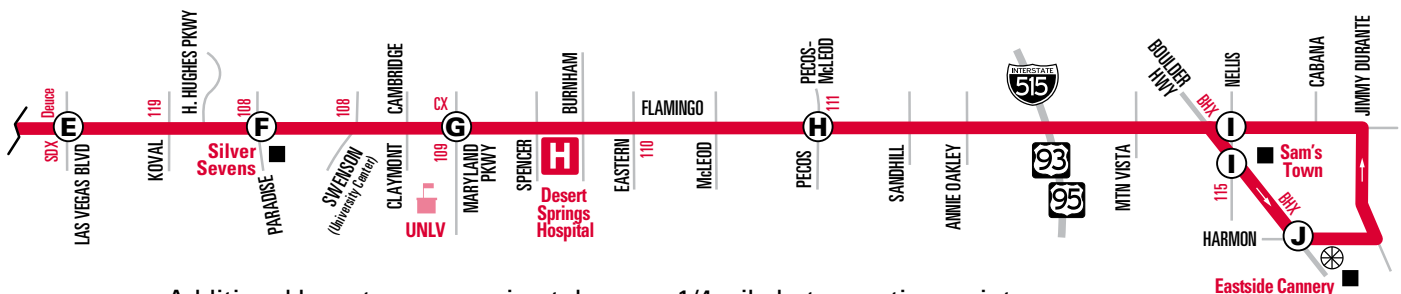

Schedule Times: AM Times in REGULAR PM Times in BOLD

Additional bus stops approximately every 1/4 mile between time points.

frequent service 24 hour service

202