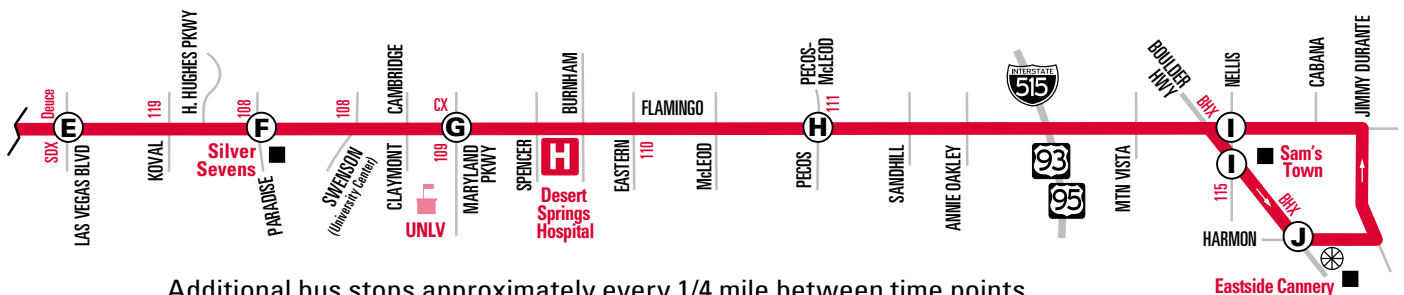

Schedule Times: AM Times in REGULAR PM Times in BOLD

Additional bus stops approximately every 1/4 mile between time points.

frequent service 24 hour service

202