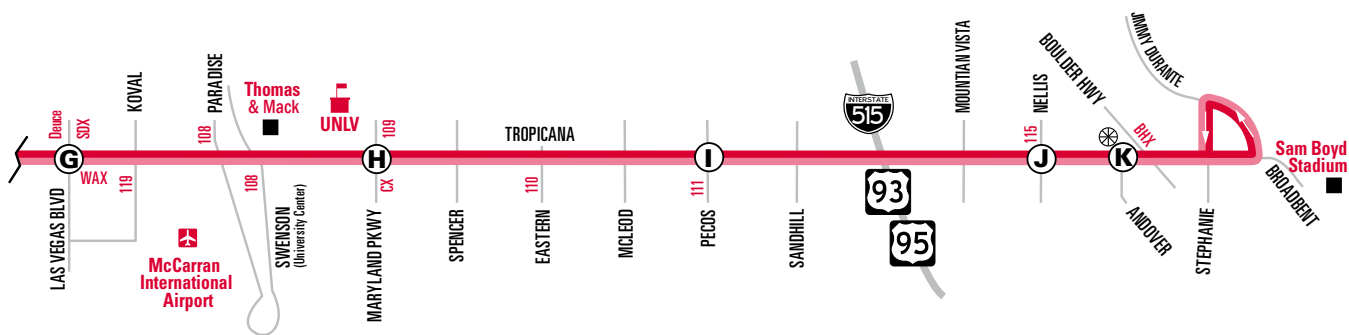

# 201 Tropicana

frequent service **F** 24 hour service (201A only)

**F** frequent service on Tropicana East of Rainbow only

Additional bus stops approximately every 1/4 mile between time points.

	Layover		201A
	Time Point		201B
	Route Transfer		BHX Boulder Highway Express
	Community/Retail Outlets		CX Centennial Express
	Route Map Continues		SDX Strip & Downtown Express
			WAX Westcliff Airport Express

201

**NOTE:** For information regarding service to Sam Boyd Stadium during select events, please see Routes 601 and 602 on pages 216 and 217.

**NOTE:** ■ Trip starts on eastbound Tropicana east of Fort Apache. No service at the bus stop on eastbound Tropicana west of Fort Apache on this trip.

Schedule Times: AM Times in REGULAR PM Times in BOLD