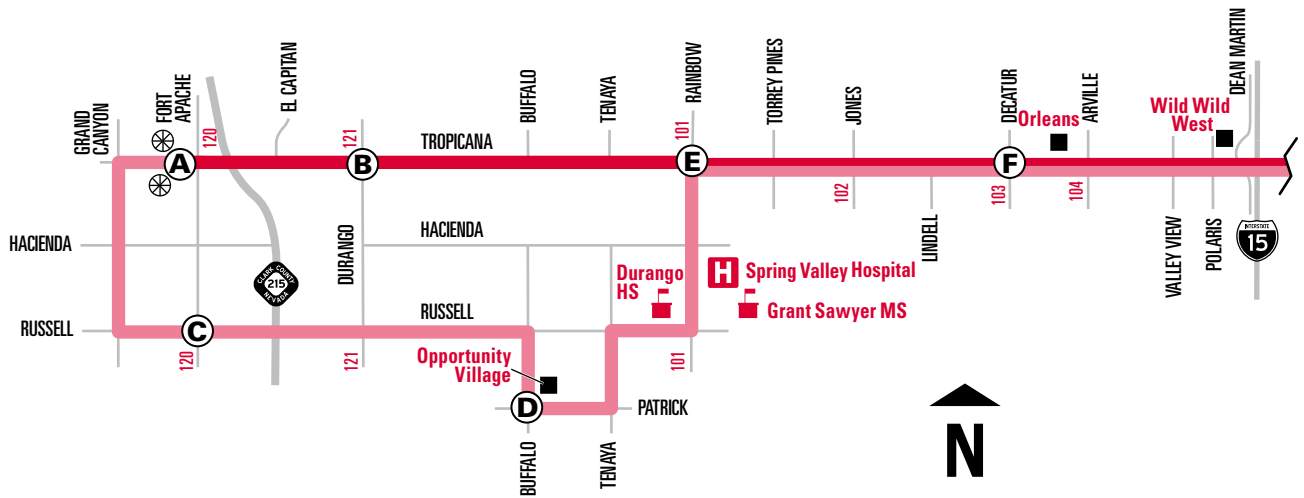

# 201 Tropicana

frequent service **F** 24 hour service (201A only)

**F** frequent service on Tropicana East of Rainbow only

Additional bus stops approximately every 1/4 mile between time points.

	Layover		201A
	Time Point		201B
	Route Transfer		BHX Boulder Highway Express
	Community/Retail Outlets		CX Centennial Express
	Route Map Continues		SDX Strip & Downtown Express
			WAX Westcliff Airport Express

201

**NOTE:** For information regarding service to Sam Boyd Stadium during select events, please see Routes 601 and 602 on pages 216 and 217.

**NOTE:** ■ Trip starts on eastbound Tropicana east of Fort Apache. No service at the bus stop on eastbound Tropicana west of Fort Apache on this trip.

Schedule Times: AM Times in REGULAR PM Times in BOLD