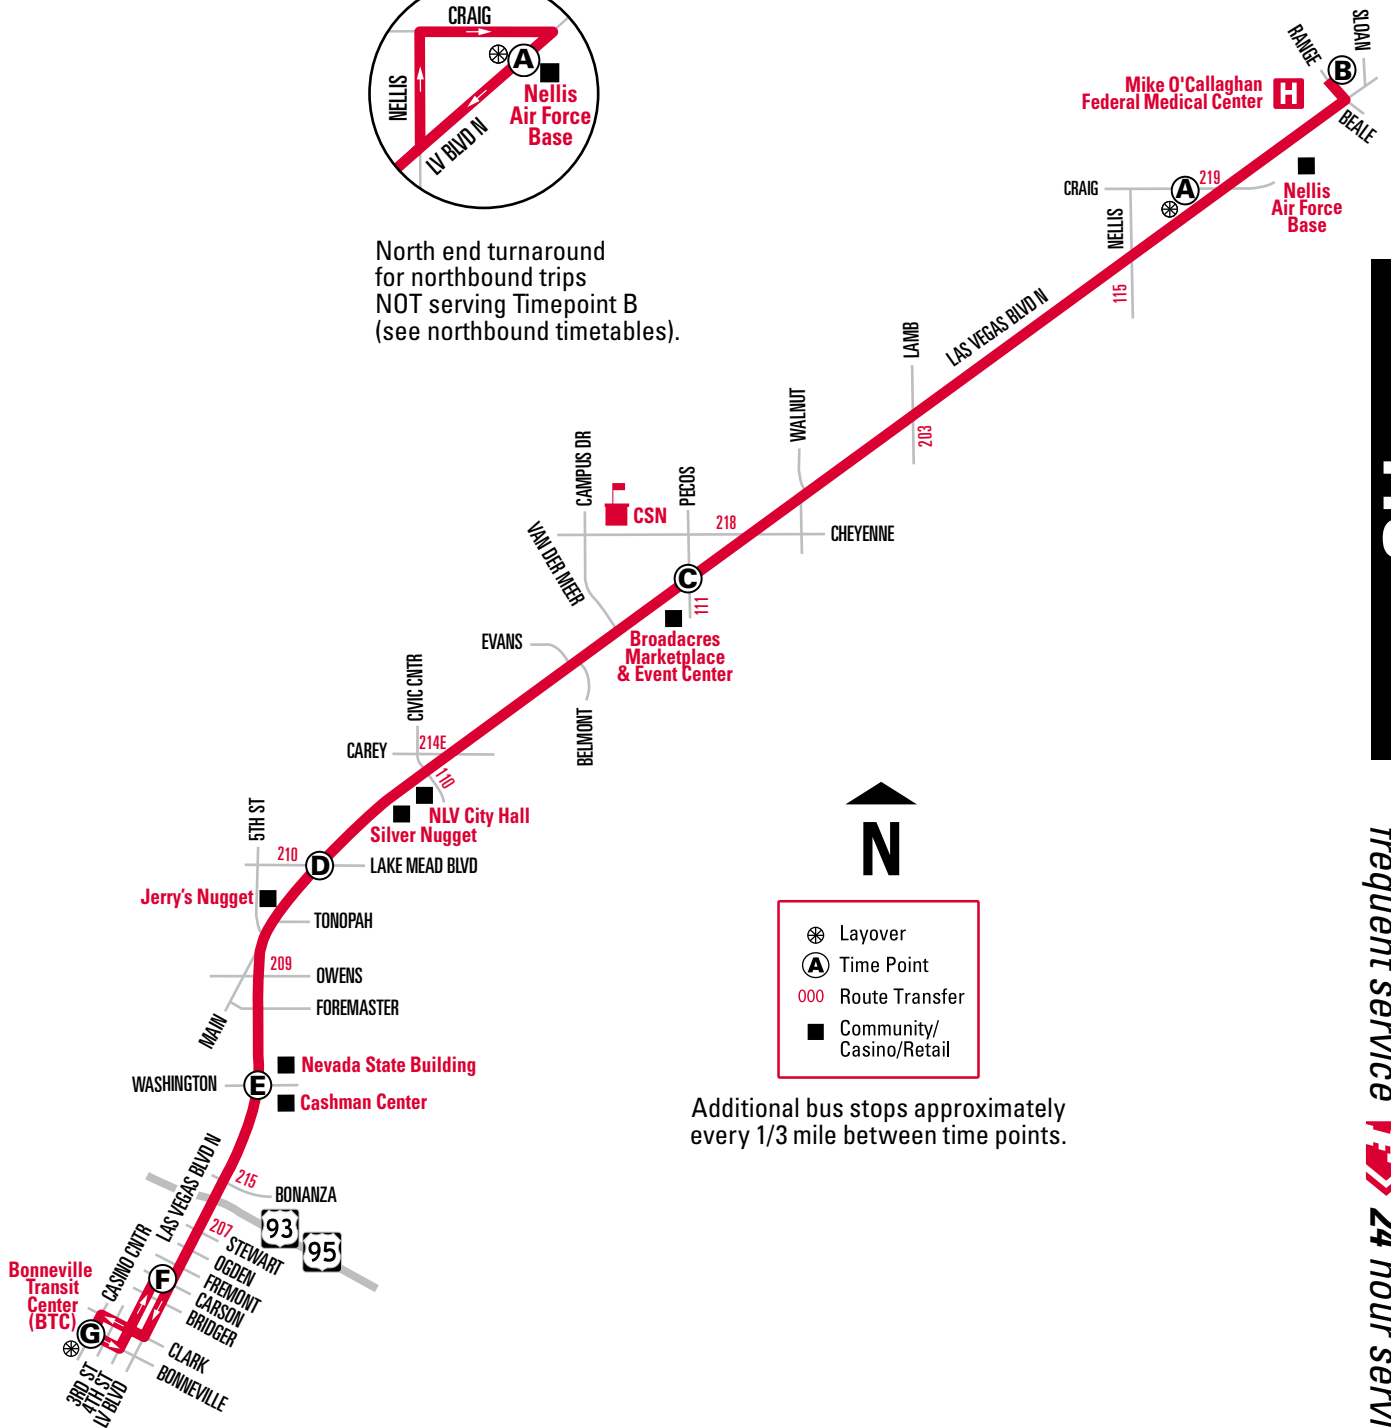

North end turnaround for northbound trips NOT serving Timepoint B (see northbound timetables).