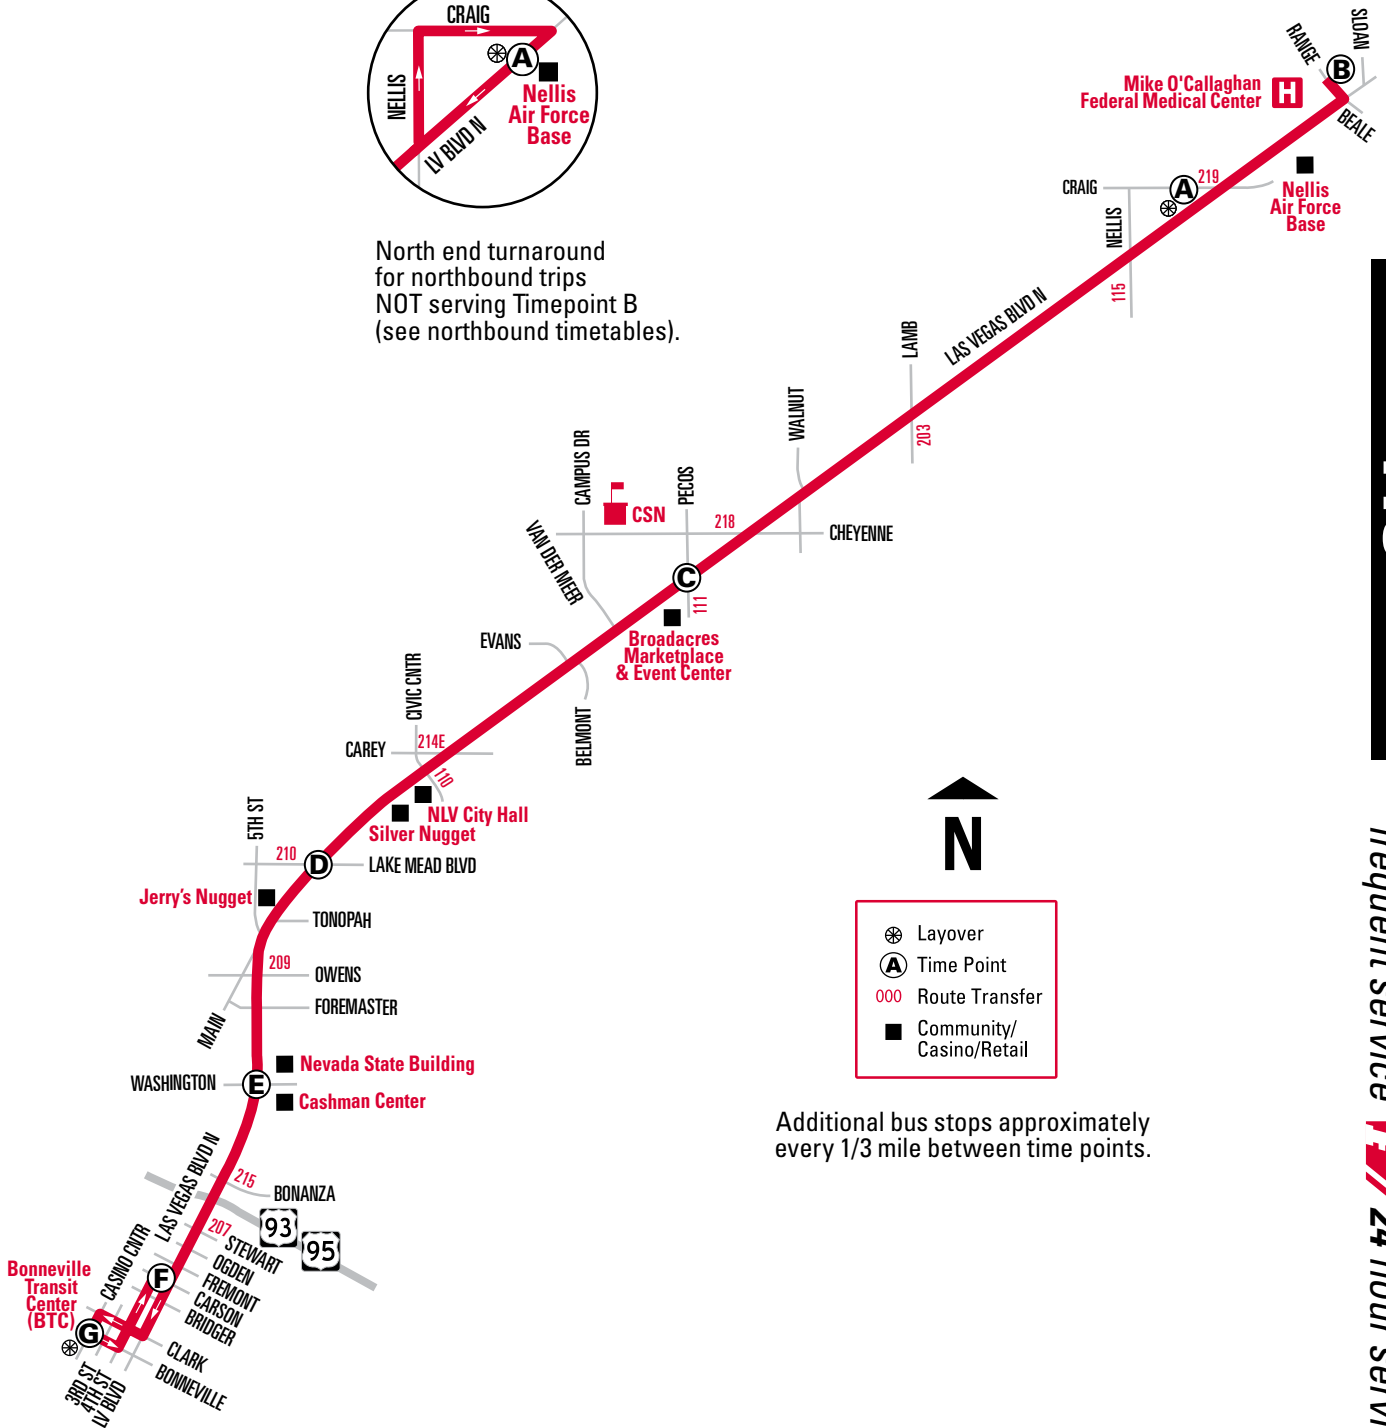

SOUTHBOUND (Cont.) WEEKDAYS

Las Vegas Blvd & Craig (After Loop)	Pecos	Lake Mead Blvd	Washington	Carson	Bonneville Transit Center (BTC)
(A)	(C)	(D)	(E)	(F)	(G)
2:05	2:19	2:31	2:39	2:45	2:50
2:20	2:34	2:46	2:54	3:00	3:05
2:35	2:49	3:01	3:09	3:15	3:20
2:50	3:04	3:16	3:24	3:30	3:35
3:05	3:19	3:31	3:39	3:45	3:50
3:20	3:34	3:46	3:54	4:00	4:05
3:35	3:49	4:01	4:09	4:15	4:20
3:50	4:04	4:16	4:24	4:30	4:35
4:05	4:19	4:31	4:39	4:45	4:50
4:20	4:34	4:46	4:54	5:00	5:05
4:35	4:48	4:59	5:07	5:13	5:18
4:50	5:03	5:14	5:22	5:28	5:33
5:05	5:18	5:29	5:37	5:43	5:48
5:20	5:33	5:44	5:52	5:58	6:03
5:34	5:46	5:57	6:04	6:10	6:15
5:48	6:00	6:11	6:18	6:24	6:29
6:02	6:13	6:23	6:30	6:36	6:41
6:17	6:28	6:38	6:45	6:51	6:56
6:32	6:43	6:53	7:00	7:06	7:11
6:47	6:58	7:08	7:15	7:21	7:26
7:02	7:13	7:23	7:30	7:36	7:41
7:22	7:33	7:43	7:50	7:56	8:01
7:42	7:53	8:03	8:10	8:16	8:21
8:02	8:13	8:23	8:30	8:36	8:41
8:22	8:33	8:42	8:48	8:53	8:58
8:42	8:53	9:02	9:08	9:13	9:18
9:02	9:13	9:22	9:28	9:33	9:38
9:22	9:33	9:42	9:48	9:53	9:58
9:42	9:53	10:02	10:08	10:13	10:18
10:02	10:13	10:22	10:28	10:33	10:38
10:22	10:33	10:42	10:48	10:53	10:58
10:42	10:52	11:00	11:06	11:11	11:16
11:12	11:21	11:29	11:34	11:39	11:44
11:42	11:51	11:59	12:04	12:09	12:14
12:12	12:21	12:29	12:33	12:37	12:41
12:42	12:51	12:59	1:03	1:07	1:11
1:10	1:19	1:27	1:31	1:35	1:39
1:40	1:49	1:57	2:01	2:05	2:09
2:10	2:19	2:27	2:31	2:35	2:39
2:40	2:49	2:57	3:01	3:05	3:09

Schedule Times: AM Times in REGULAR PM Times in BOLD

NOTE: Trip continues as Route 106 from BTC. NOTE: Trip continues as Route 105 from BTC.

North end turnaround for northbound trips NOT serving Timepoint B (see northbound timetables).

- Layover
- Time Point
- Route Transfer
- Community/Casino/Retail

Additional bus stops approximately every 1/3 mile between time points.

113

frequent service 24 hour service

113 Las Vegas Blvd. N. | Weekdays