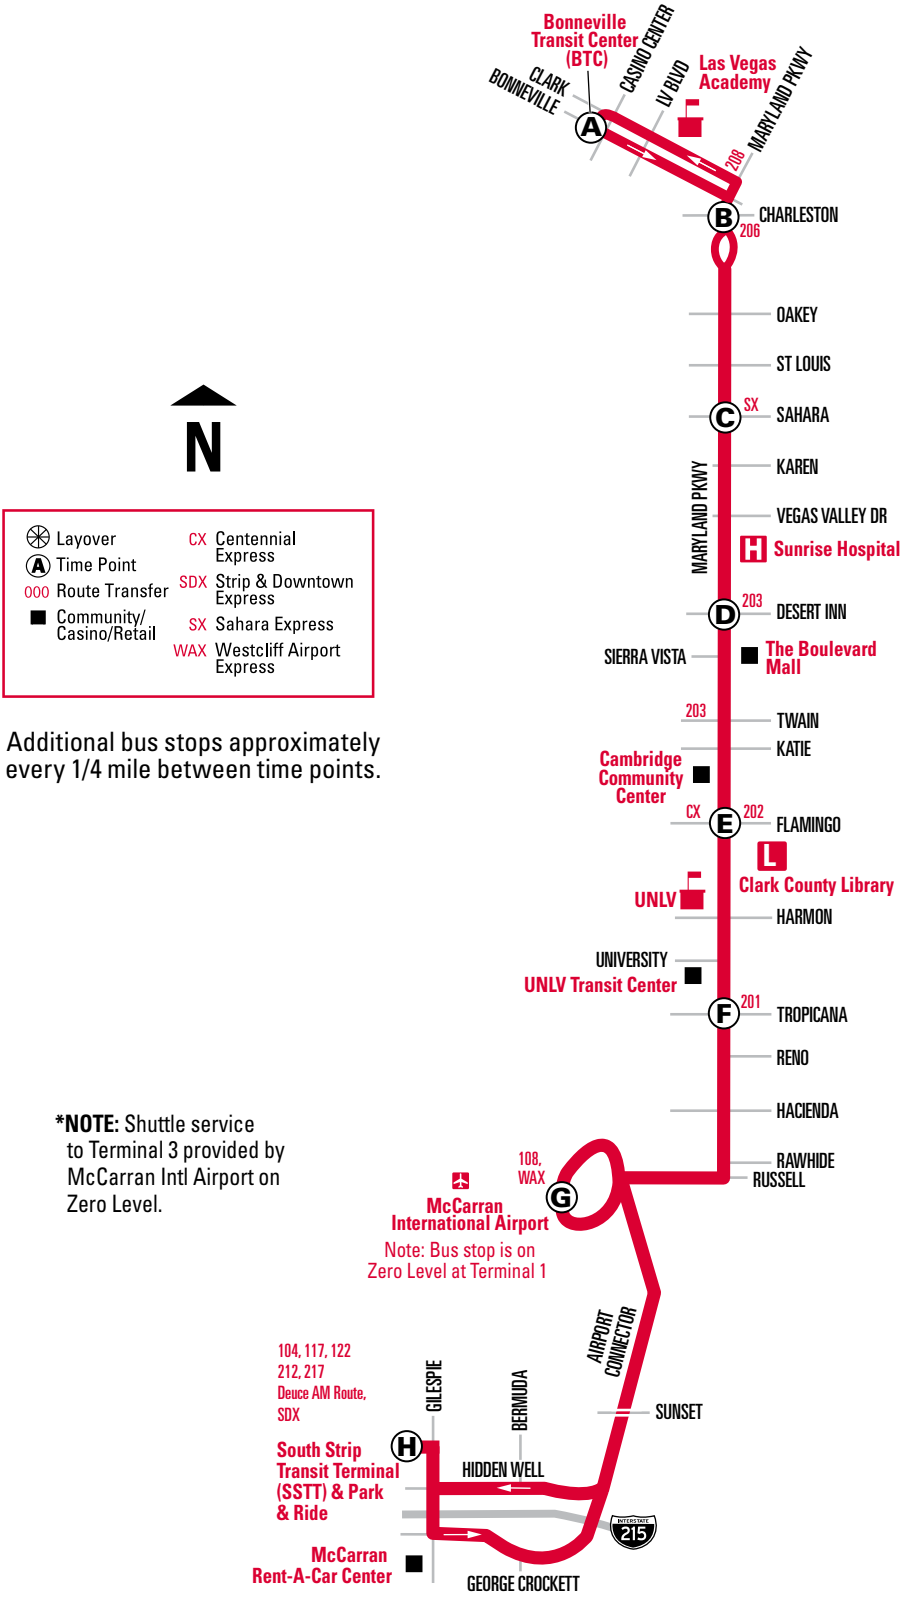

Additional bus stops approximately every 1/4 mile between time points.

*NOTE: Shuttle service to Terminal 3 provided by McCarran Intl Airport on Zero Level.