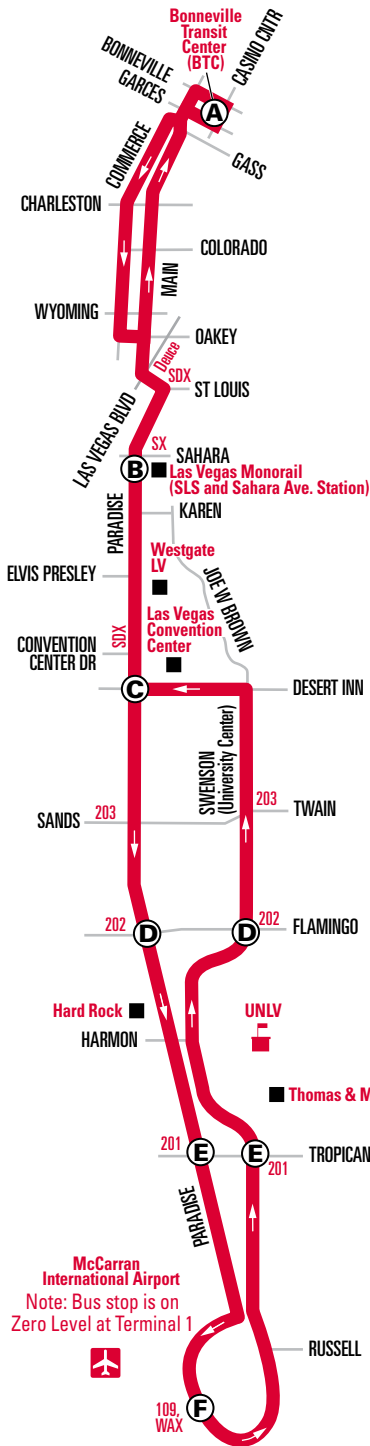

SOUTHBOUND WEEKDAYS

(A)	Bonneville Transit Center (BTC) Bay 18	(B)	Sahara	(C)	Desert Inn	(D)	Flamingo	(E)	Tropicana	(F)	McCarran Airport (Terminal 1, Zero Level)*
4:31	4:39	4:43	4:47	4:50	4:54						
5:01	5:09	5:13	5:17	5:20	5:24						
5:27	5:36	5:40	5:44	5:48	5:52						
5:55	6:04	6:08	6:12	6:16	6:20						
6:23	6:33	6:37	6:42	6:46	6:51						
6:49	6:59	7:04	7:10	7:14	7:19						
7:17	7:28	7:33	7:39	7:44	7:49						
7:46	7:57	8:02	8:08	8:13	8:18						
8:16	8:27	8:32	8:38	8:43	8:48						
8:46	8:57	9:02	9:08	9:13	9:18						
9:16	9:27	9:32	9:38	9:43	9:48						
9:46	9:57	10:02	10:08	10:13	10:18						
10:16	10:27	10:32	10:38	10:43	10:48						
10:46	10:57	11:02	11:08	11:13	11:18						
11:16	11:27	11:32	11:38	11:43	11:48						
11:44	11:56	12:01	12:08	12:13	12:18						
12:13	12:25	12:30	12:37	12:42	12:47						
12:43	12:55	1:00	1:07	1:12	1:17						
1:13	1:25	1:30	1:37	1:42	1:47						
1:42	1:54	2:00	2:07	2:12	2:17						
2:11	2:23	2:29	2:36	2:41	2:46						
2:41	2:53	2:59	3:06	3:11	3:16						
3:11	3:23	3:29	3:36	3:41	3:46						
3:41	3:53	3:59	4:06	4:11	4:16						
4:11	4:23	4:29	4:36	4:41	4:46						
4:41	4:53	4:59	5:06	5:11	5:16						
5:11	5:23	5:29	5:36	5:41	5:46						
5:41	5:53	5:59	6:06	6:11	6:16						
6:11	6:22	6:28	6:34	6:39	6:44						
6:41	6:52	6:58	7:04	7:09	7:14						
7:11	7:22	7:27	7:33	7:37	7:42						
7:39	7:50	7:55	8:01	8:05	8:10						
8:08	8:19	8:24	8:30	8:34	8:39						
8:38	8:49	8:54	9:00	9:04	9:09						
9:08	9:19	9:24	9:30	9:34	9:39						
9:38	9:49	9:54	10:00	10:04	10:09						
10:08	10:18	10:22	10:28	10:32	10:36						
10:38	10:47	10:51	10:56	11:00	11:04						
11:08	11:17	11:21	11:26	11:30	11:34						
12:08	12:16	12:20	12:24	12:27	12:31						
1:08	1:16	1:20	1:24	1:27	1:31						

Schedule Times: AM Times in REGULAR PM Times in BOLD

NOTE: ■ Trip continues as Route 109 from BTC.

	SDX Strip & Downtown Express
	SX Sahara Express
000 Route Transfer	WAX Westcliff Airport Express

Additional bus stops approximately every 1/4 mile between time points.