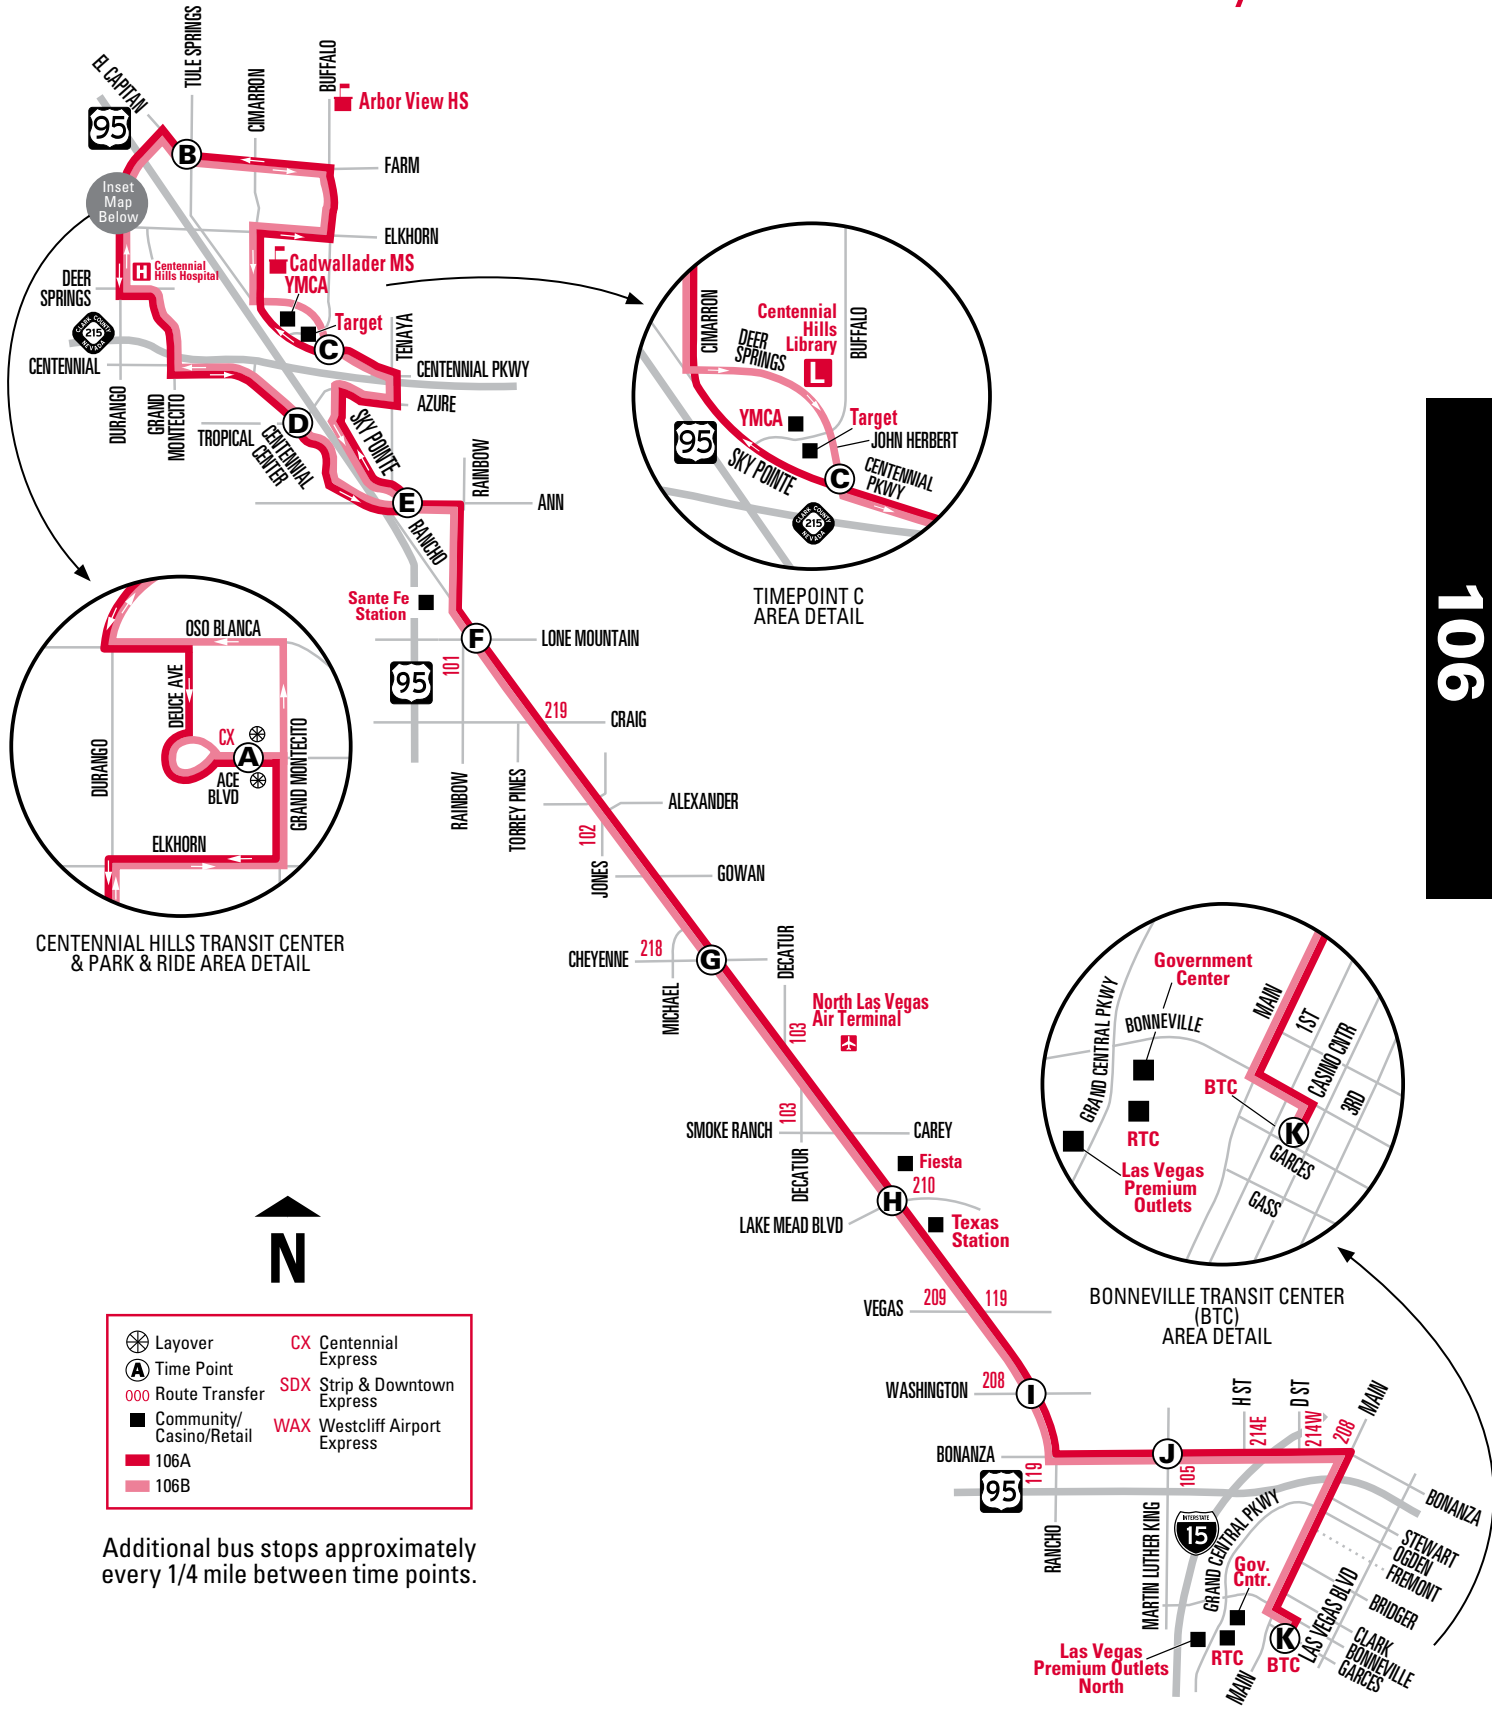

Schedule Times: AM Times in REGULAR PM Times in BOLD

▪ NO SERVICE

NOTE: █ Trip continues as Route 215 from BTC.

NOTE: ◻ Trip continues as Centennial Express (CX) southbound

- Layover
- Time Point
- Route Transfer
- Community/Casino/Retail
- 106A
- 106B
- Centennial Express
- Strip & Downtown Express
- Westcliff Airport Express

Schedule Times: AM Times in REGULAR PM Times in **BOLD**  
 ■ NO SERVICE

**NOTE:** ■ Trip continues as Route 215 from BTC.

**NOTE:** □ Trip continues as Centennial Express (CX) southbound

SEE MAP ON PAGE 91