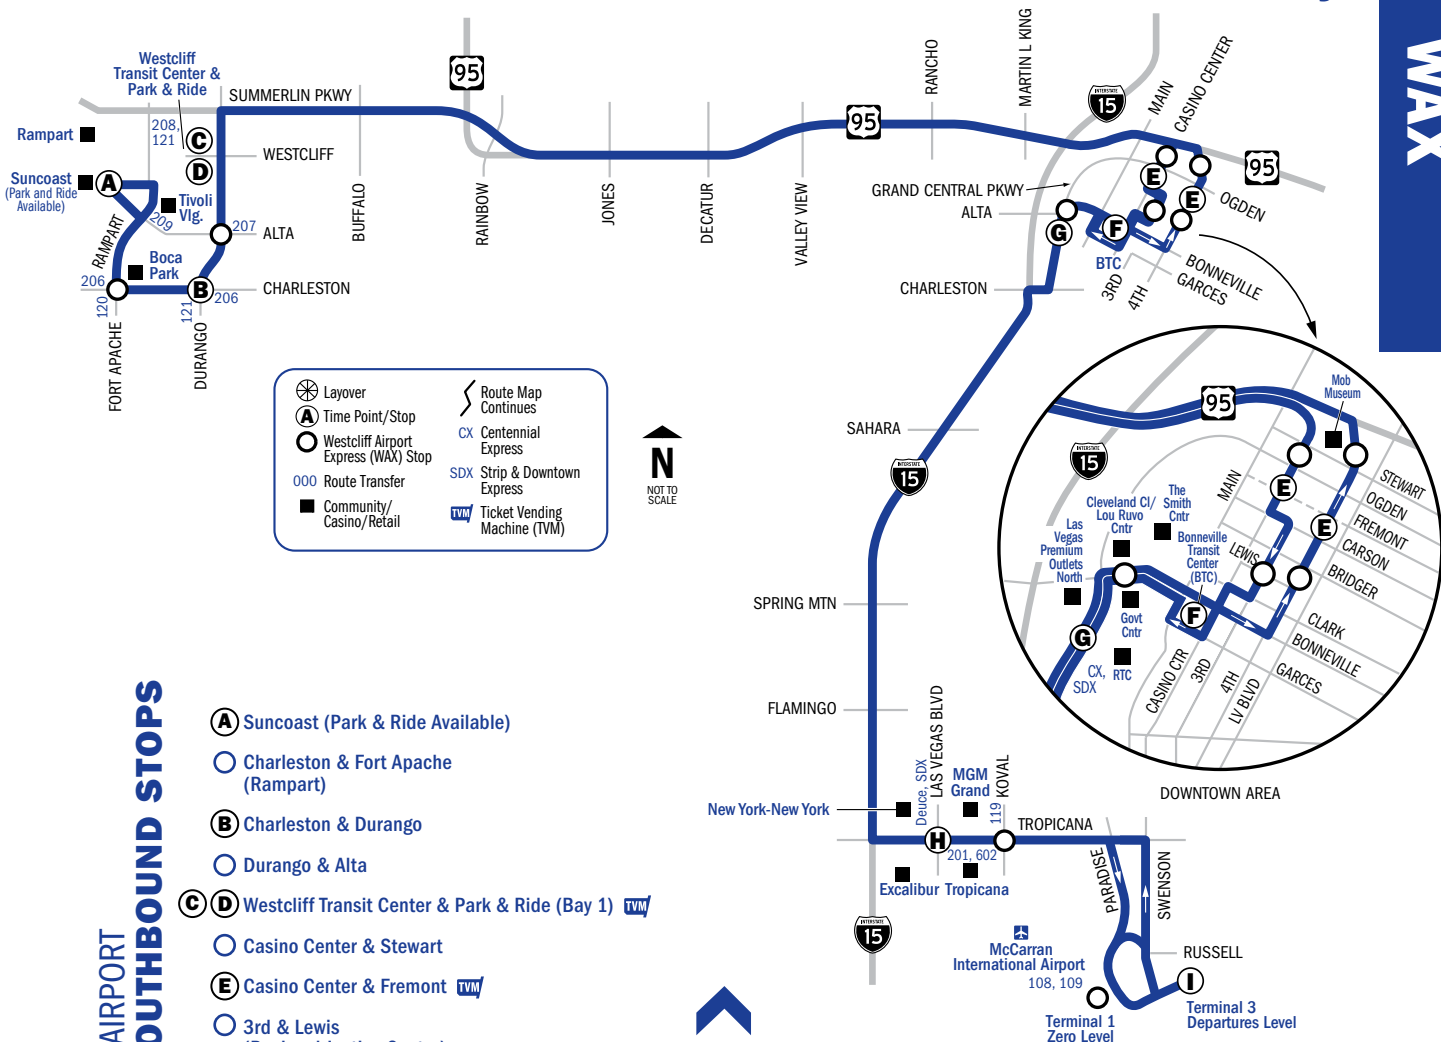

Schedule Times: AM Times in REGULAR **PM Times in BOLD**

NOTE: ■ Trips are scheduled to depart from Terminal 1 four to six minutes after departing from Terminal 3.

NOTE: ■ Trips are scheduled to arrive at Terminal 1 two to four minutes prior to arriving at Terminal 3.

Westcliff Airport Express WAX Weekends & Holidays

TOWARDS McCARRAN AIRPORT
EASTBOUND / SOUTHBOUND STOPS

- (A)** Suncoast (Park & Ride Available)
- (B)** Charleston & Durango
- (C) (D)** Westcliff Transit Center & Park & Ride (Bay 1) **TVM**
- (E)** Casino Center & Stewart **TVM**
- (F)** Bonneville Transit Center (BTC) (Bay 18) **TVM**
- (G)** LV Premium Outlets N / Government Center
- (H)** Tropicana & Las Vegas Blvd
- (I)** McCarran Intl Airport (Terminal 1 Zero Level)
- (I)** McCarran Intl Airport (Terminal 3 Departures Level)