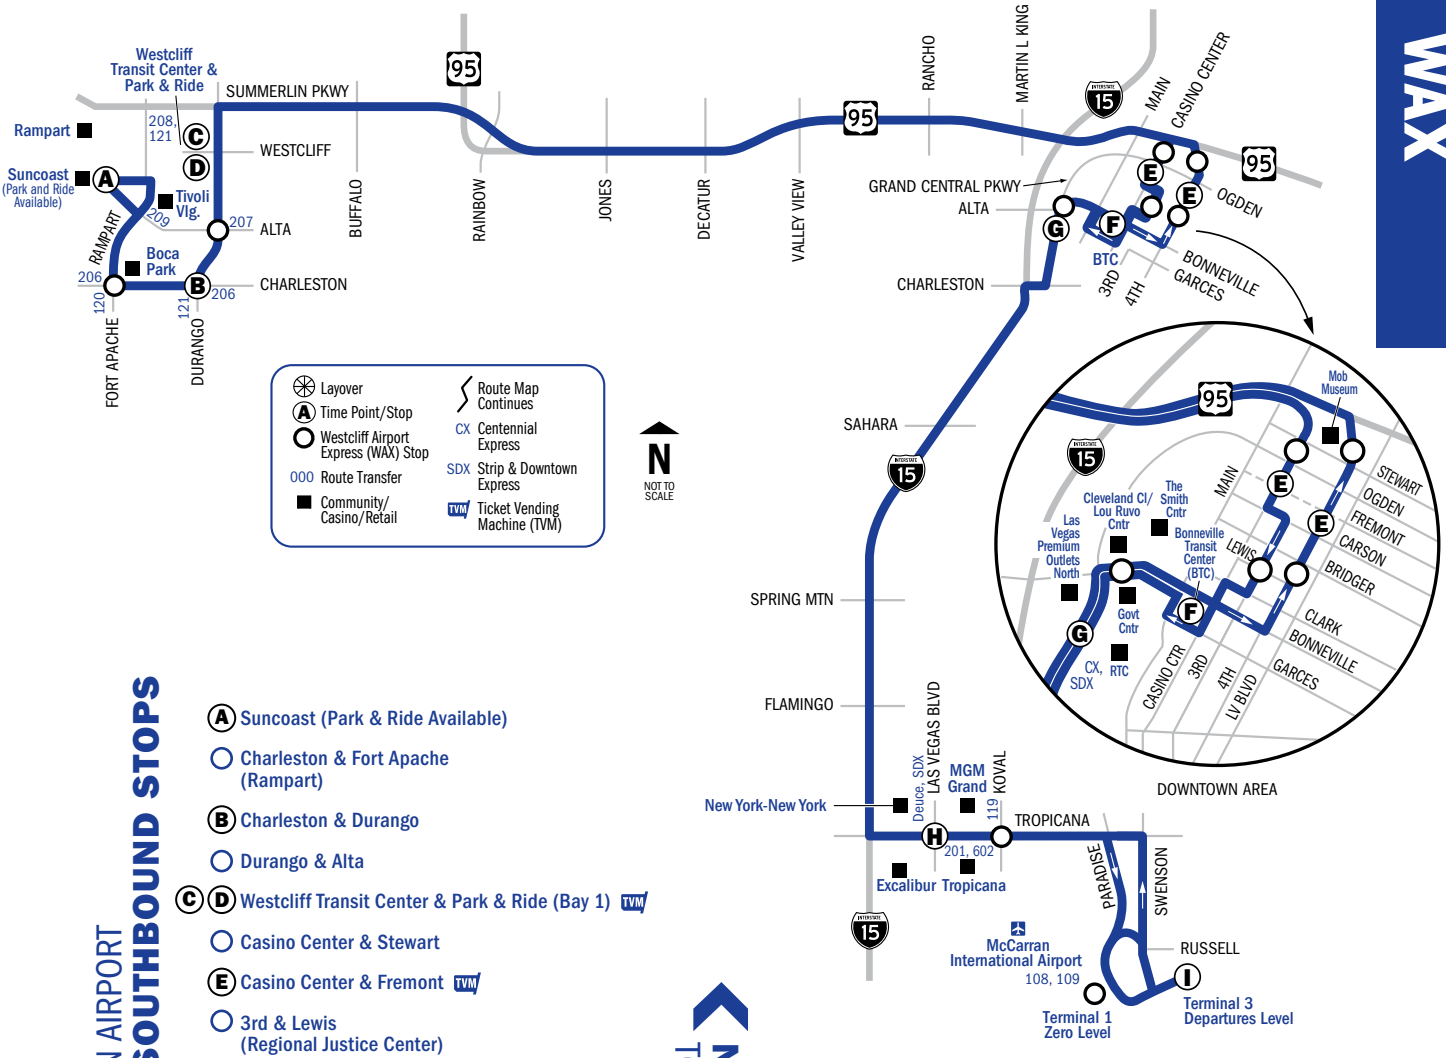

NOTE: ■ Trips are scheduled to depart from Terminal 1 four to six minutes after departing from Terminal 3.

Weekdays | Westcliff Airport Express WAX

Layover	Route Map Continues
Time Point/Stop	Centennial Express
Westcliff Airport Express (WAX) Stop	Strip & Downtown Express
Route Transfer	Ticket Vending Machine (TVM)
Community/Casino/Retail	

NORTHBOUND / WESTBOUND STOPS
TOWARDS SUNCOAST

- (A)** Suncoast (Park & Ride Available)
- (B)** Rampart (Fort Apache) & Charleston
- (C)** **(D)** Westcliff Transit Center & Park & Ride (On Durango at Westcliff)
- (E)** 4th & Stewart
- (E)** 4th & Carson
- (E)** 4th & Lewis
- (F)** Bonneville Transit Center (BTC) (Bay 17)
- (G)** LV Premium Outlets N / Government Center
- (H)** Tropicana & Las Vegas Blvd
- (I)** Tropicana & Koval
- (I)** McCarran Intl Airport (Terminal 1 Zero Level)
- (I)** McCarran Intl Airport (Terminal 3 Departures Level)

NORTHBOUND / WESTBOUND STOPS
TOWARDS SUNCOAST

- (A)** Suncoast (Park & Ride Available)
- (B)** Rampart (Fort Apache) & Charleston
- (C) (D)** Westcliff Transit Center & Park & Ride (On Durango at Westcliff) **TVM**
- (E)** 4th & Stewart
- (E)** 4th & Carson
- (E)** 4th & Lewis
- (F)** Bonneville Transit Center (BTC) (Bay 17) **TVM**
- (G)** Bonneville & Grand Central
- (G)** LV Premium Outlets N / Government Center
- (H)** Tropicana & Las Vegas Blvd
- (H)** Tropicana & Koval
- (H)** McCarran Intl Airport (Terminal 1 Zero Level)
- (I)** McCarran Intl Airport (Terminal 3 Departures Level)