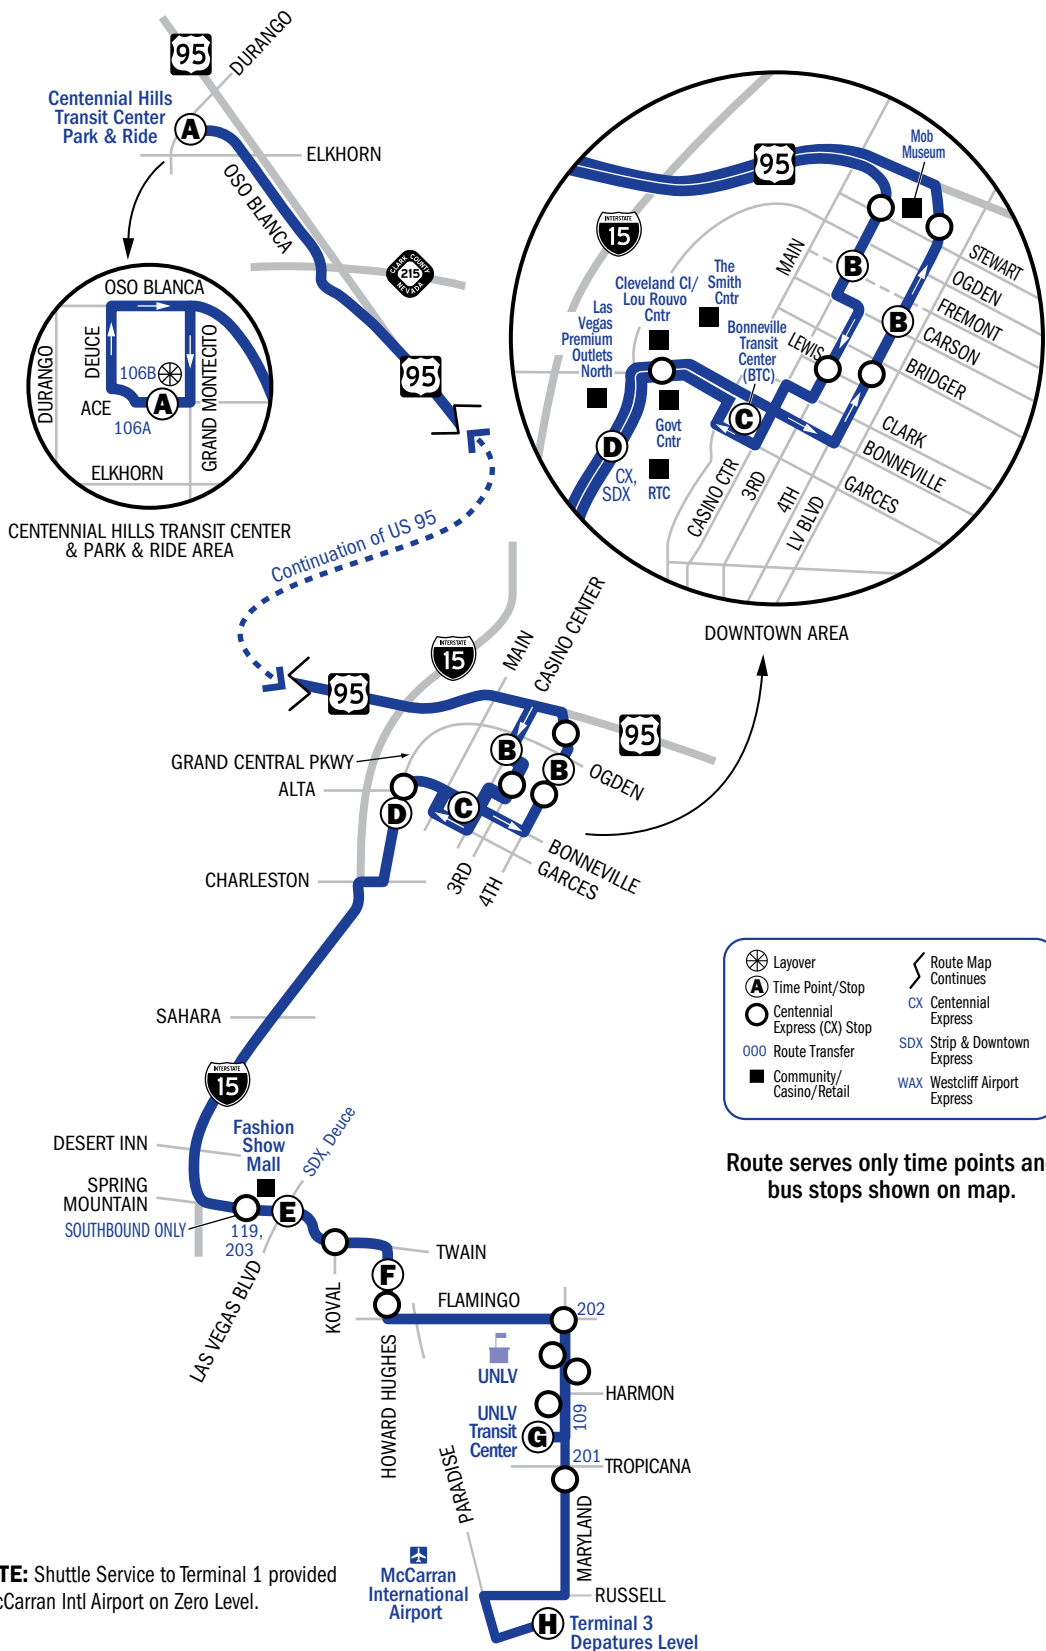

Weekdays | Centennial Express CX