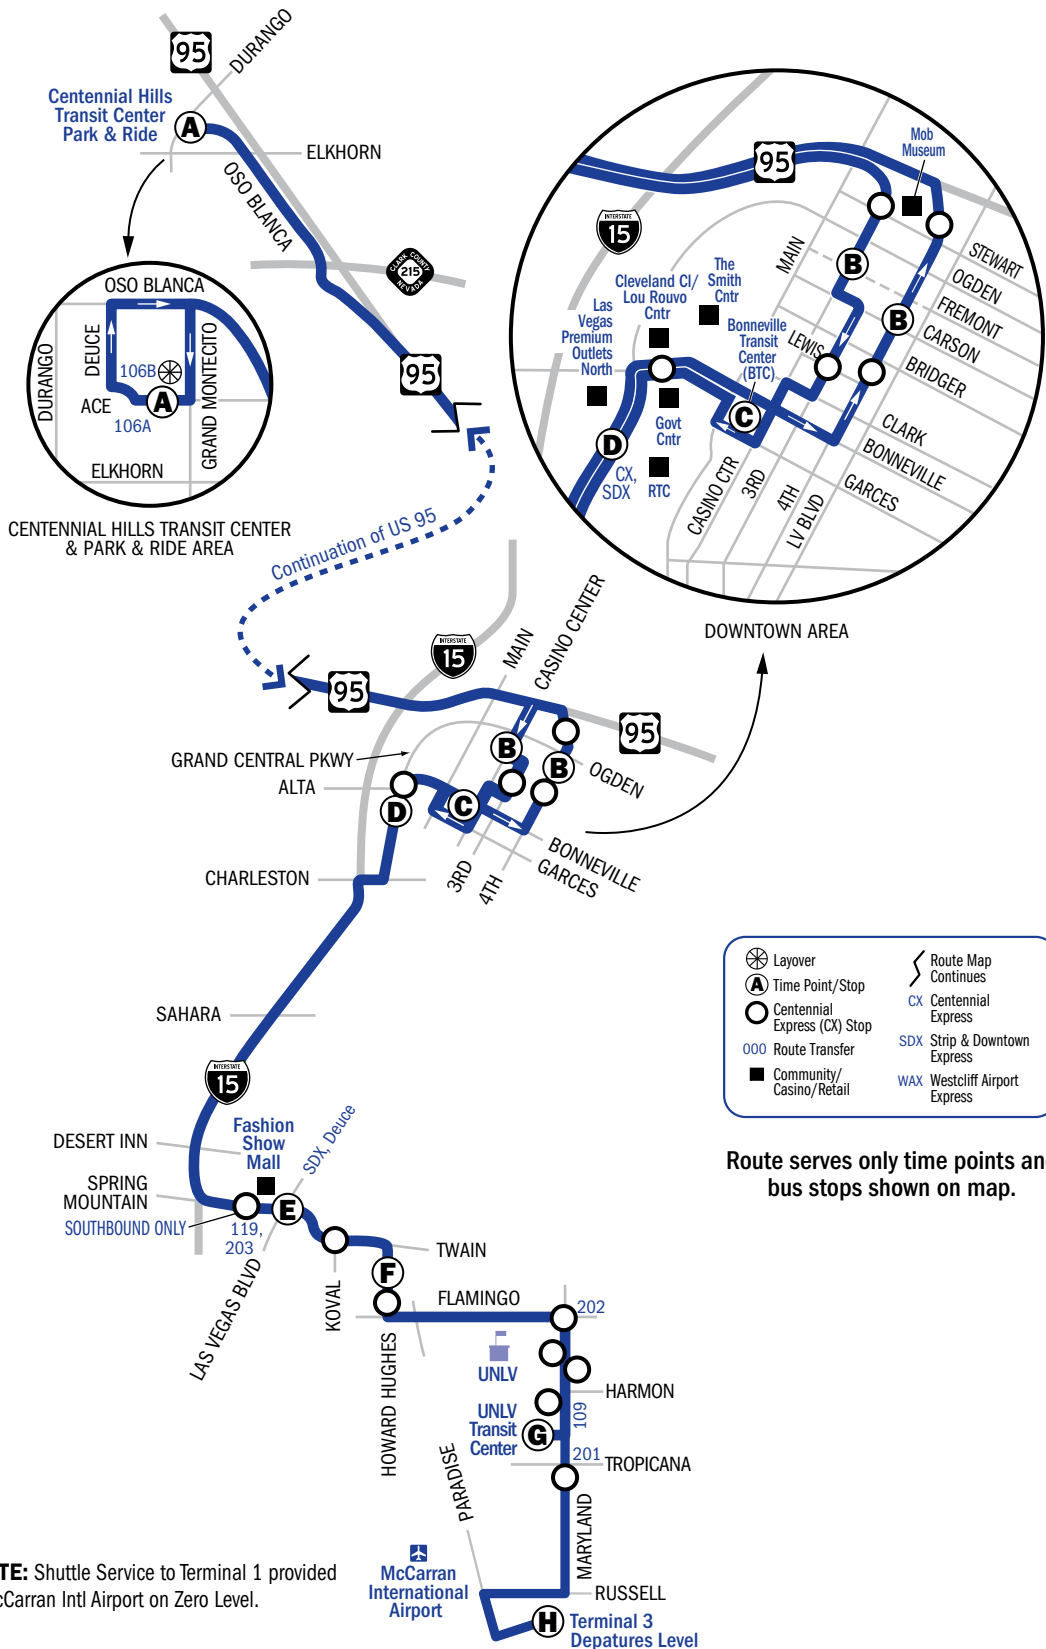

Weekends & Holidays | Centennial Express CX

Route serves only time points and bus stops shown on map.