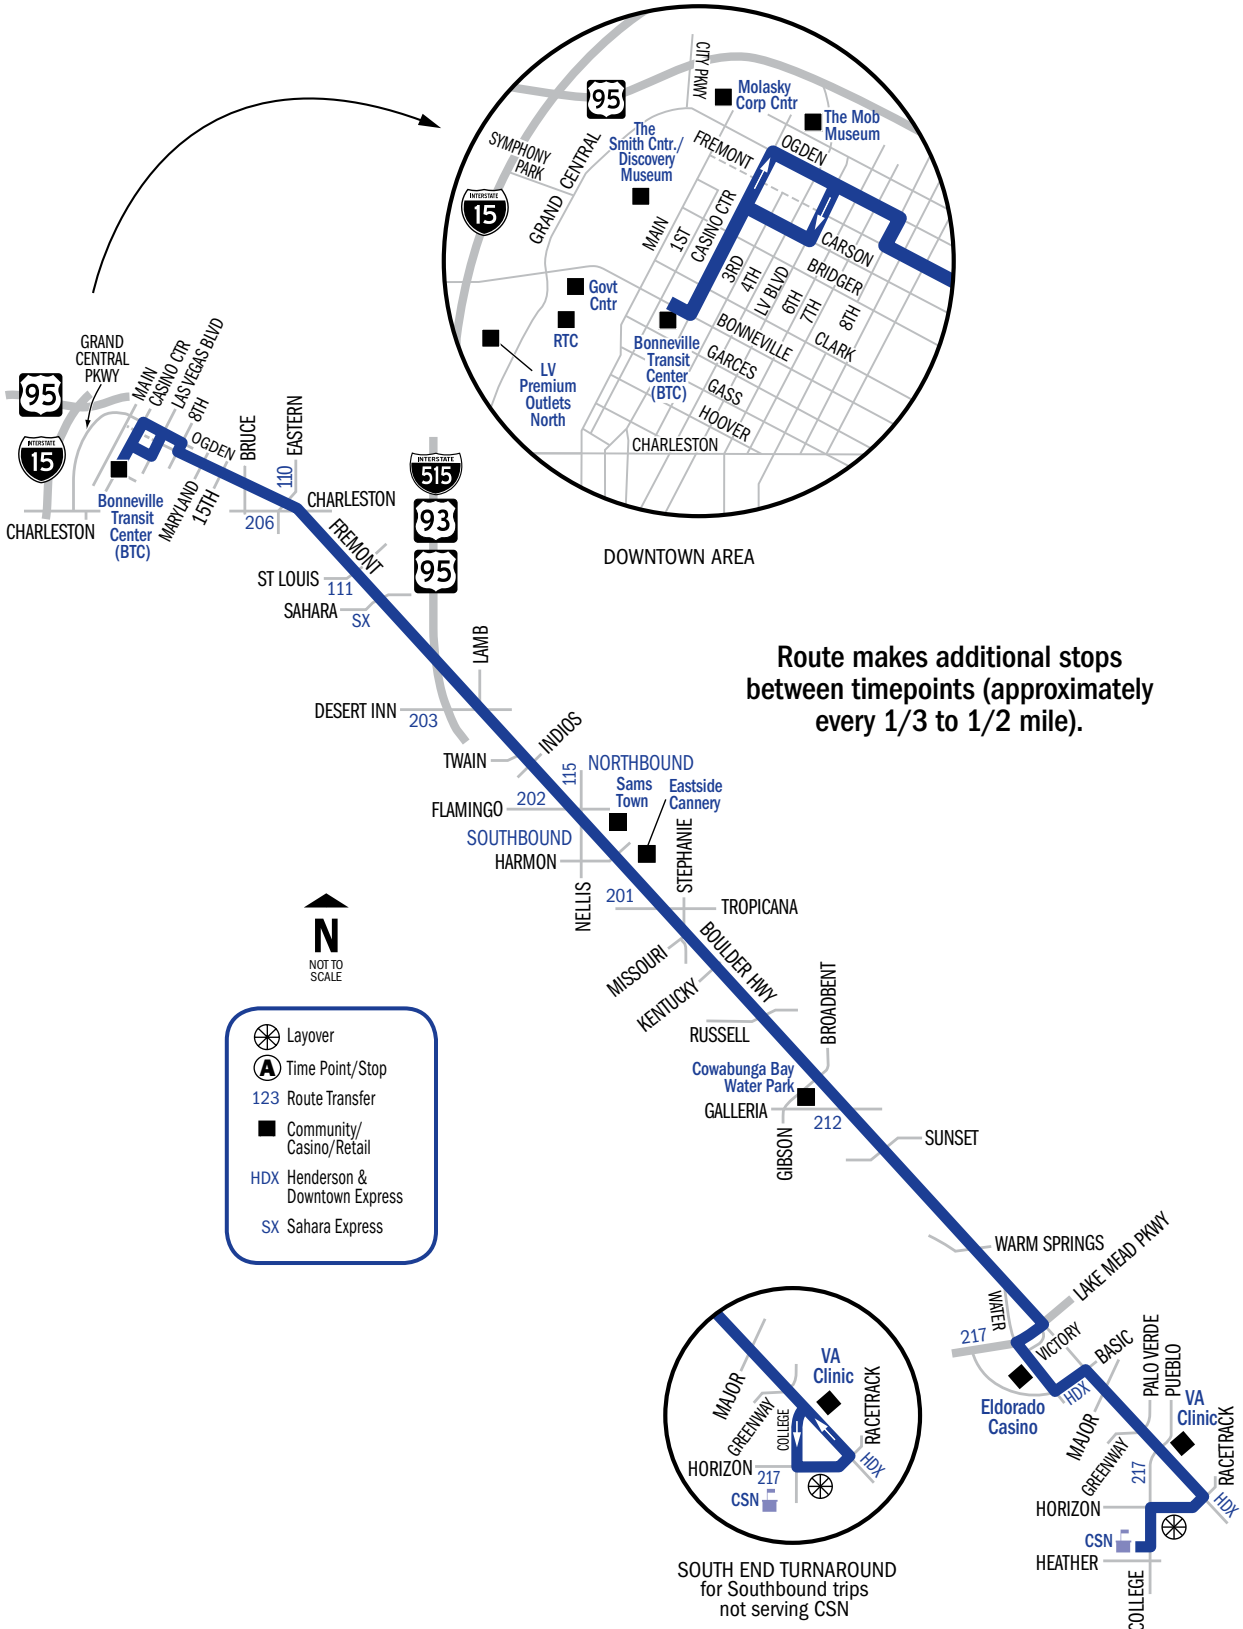

Schedule Times: AM Times in REGULAR PM Times in BOLD
 ■ NO SERVICE

Weekdays | Boulder Highway Express BHX

BHX

frequent service  24 hour service

Route makes additional stops between timepoints (approximately every 1/3 to 1/2 mile).

Schedule Times: AM Times in REGULAR PM Times in BOLD

Weekdays | Boulder Highway Express BHX

BHX

frequent service  24 hour service

Route makes additional stops between timepoints (approximately every 1/3 to 1/2 mile).