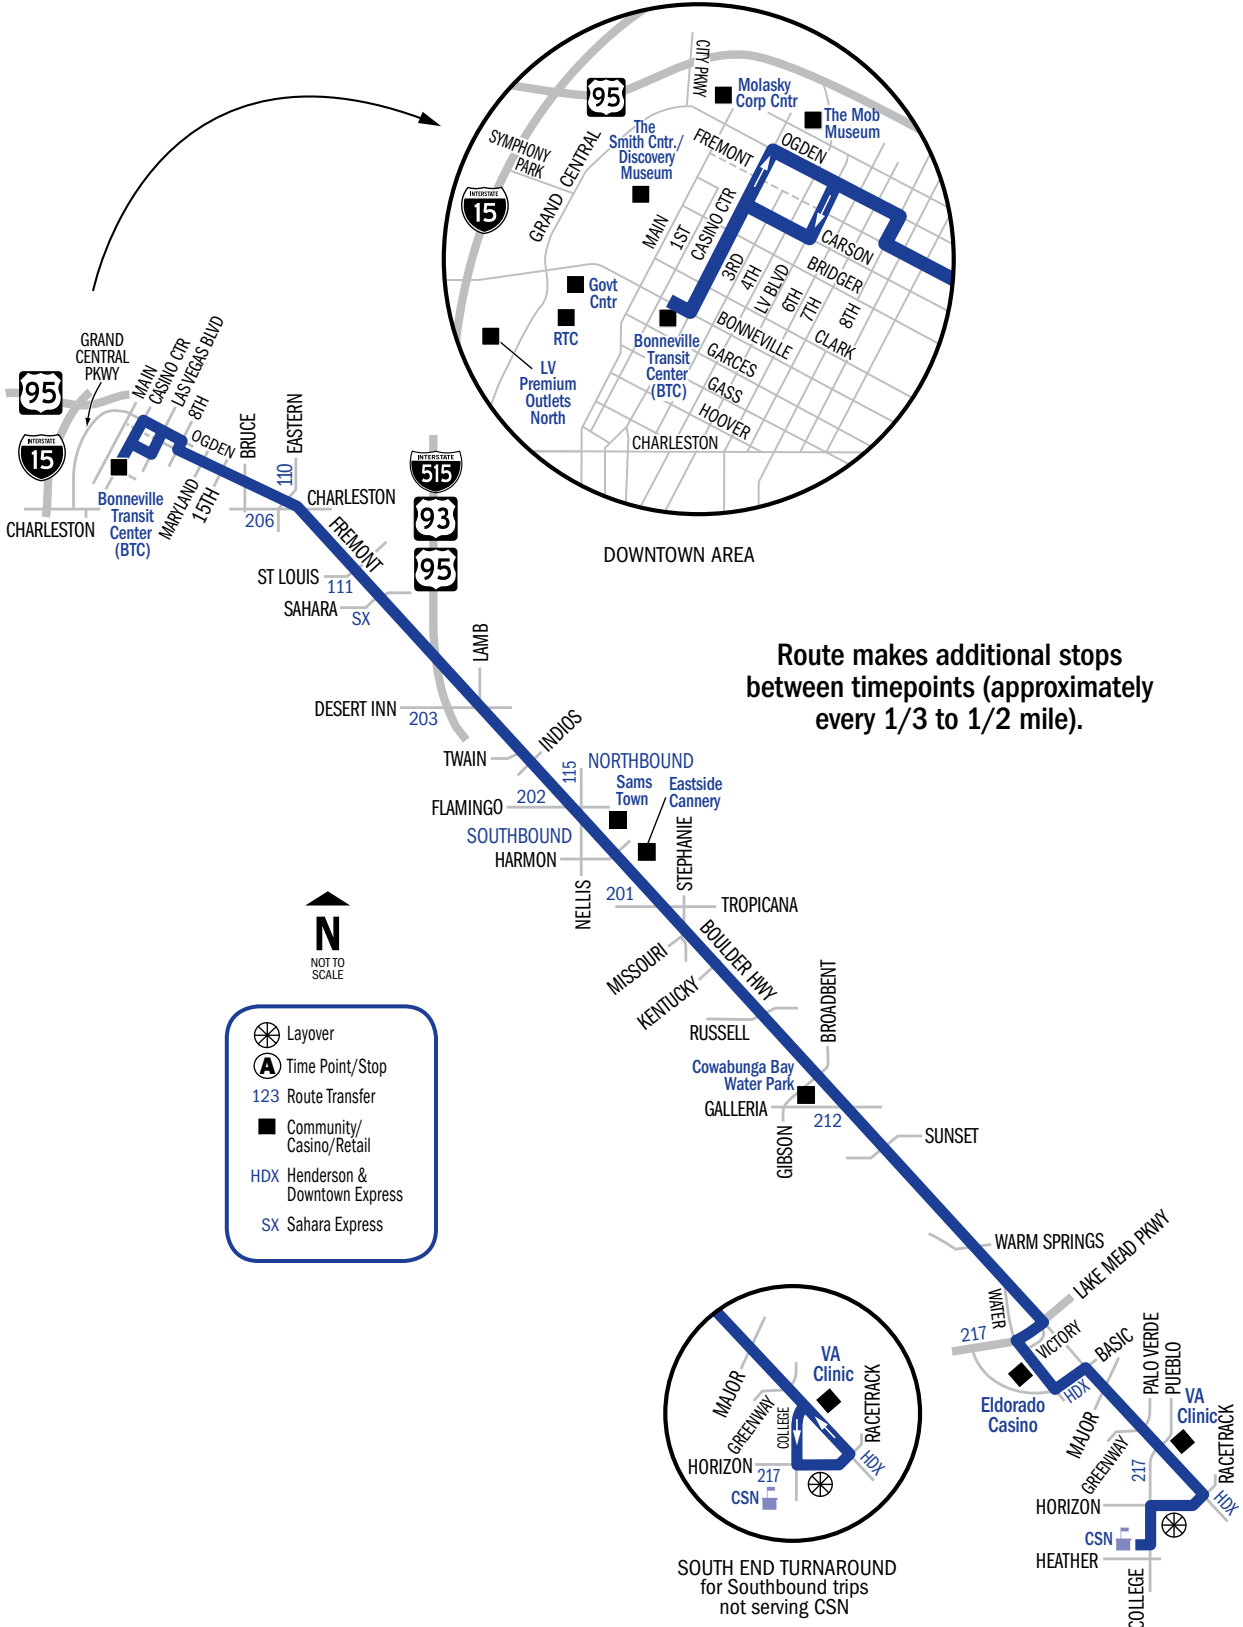

Schedule Times: AM Times in REGULAR PM Times in BOLD

Weekdays | Boulder Highway Express BHX

BHX

frequent service  24 hour service

Route makes additional stops between timepoints (approximately every 1/3 to 1/2 mile).