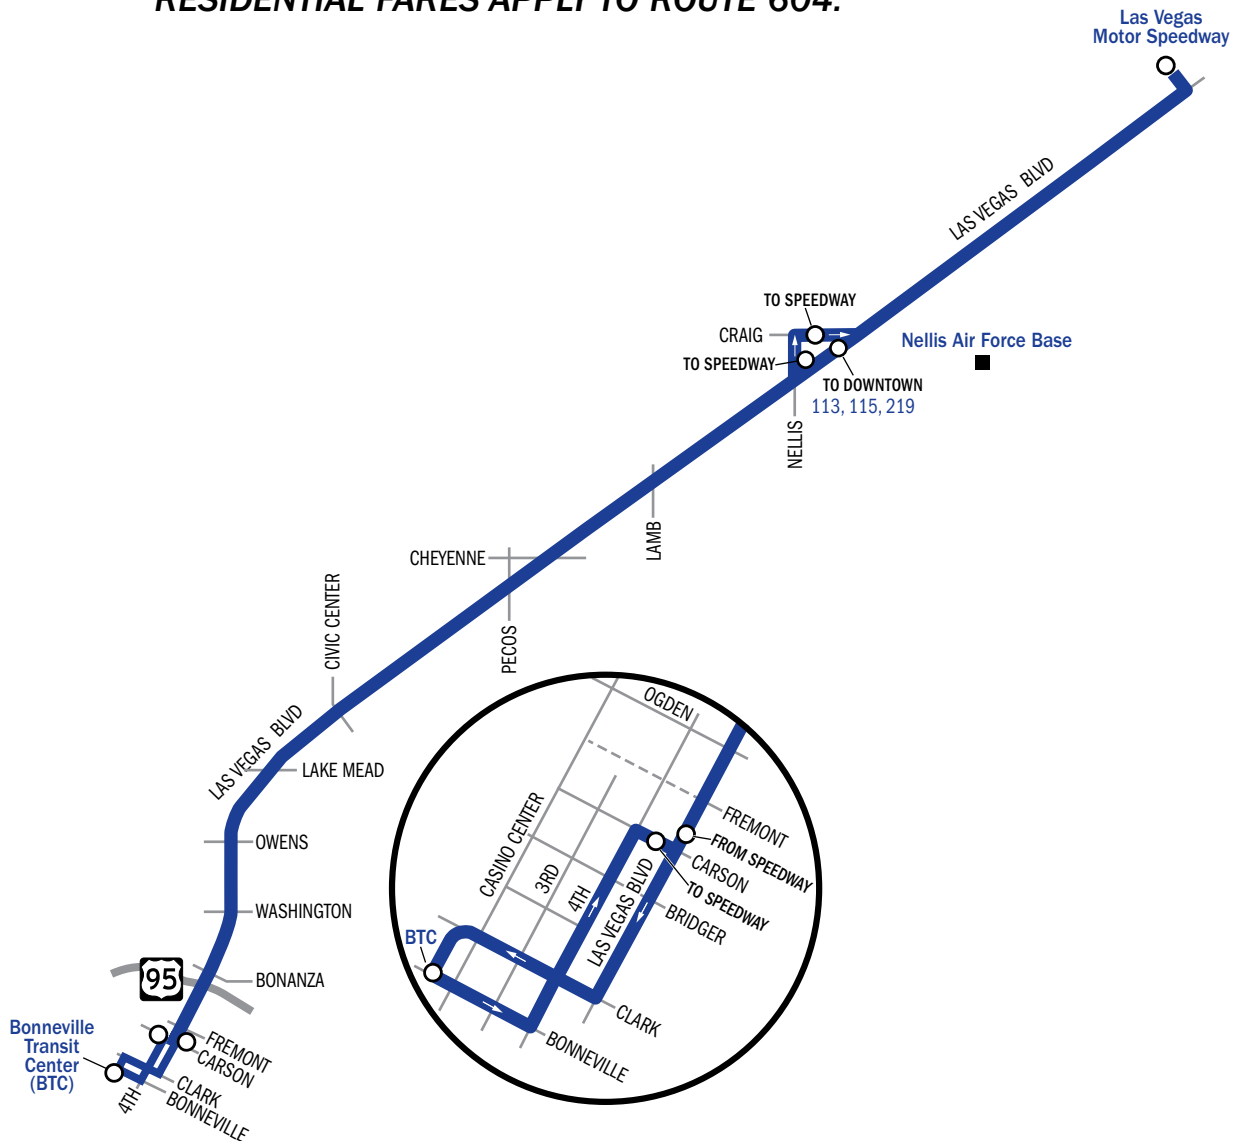

Las Vegas Motor Speedway Express 604

Route 604 operates during select events at the Las Vegas Motor Speedway. It is designed to provide express service between Downtown Las Vegas, the Nellis Air Force Base area, and Las Vegas Motor Speedway. For information regarding when service will operate, please visit rtcshnv.com or call (702) 228-RIDE (7433).

RESIDENTIAL FARES APPLY TO ROUTE 604.

NOTE: Route 604 only stops at the transit stops shown above ○