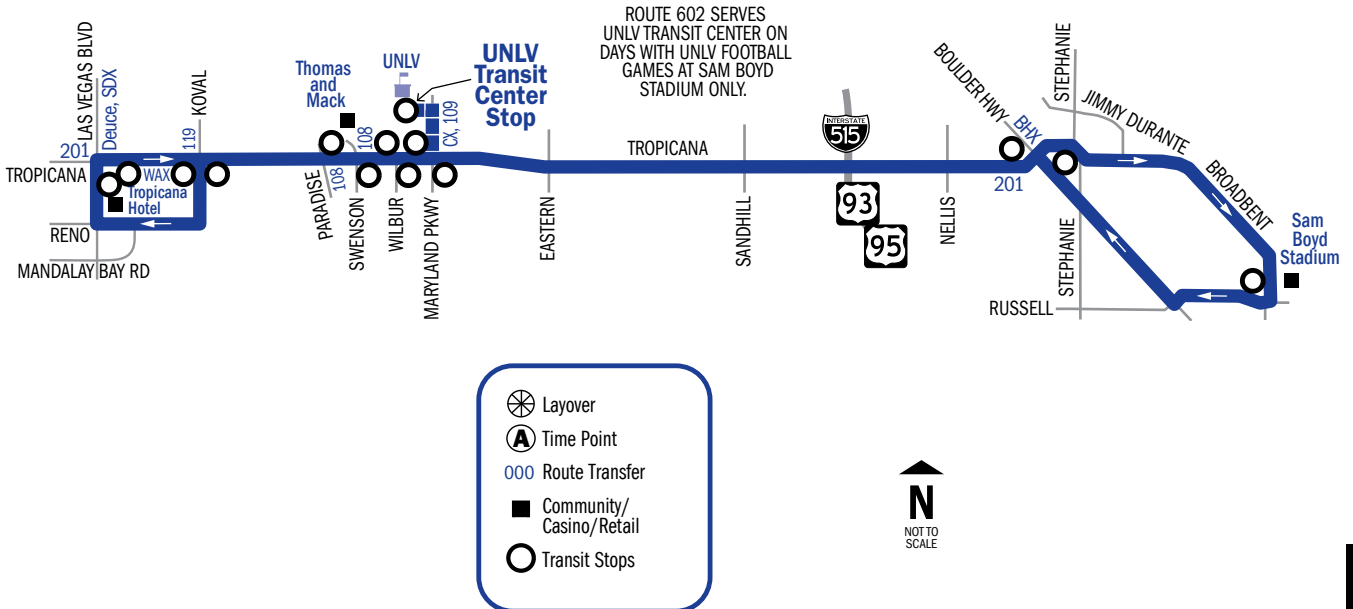

Sam Boyd Stadium Express 602

Route 602 operates during select events at Sam Boyd Stadium. It is designed to provide express service between the Strip, the UNLV area, and Sam Boyd Stadium. For information regarding when service will operate, please visit rtcsnv.com or call (702) 228-RIDE (7433).

RESIDENTIAL FARES APPLY TO ROUTE 602.

NOTE: Route 602 only stops at the transit stops shown above ○