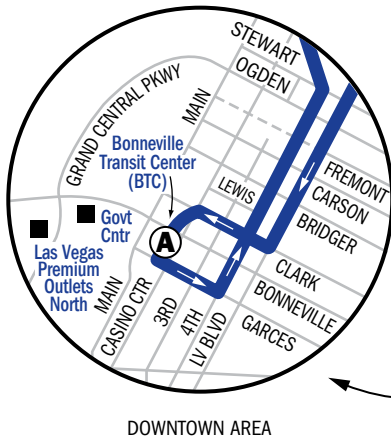

Eastbound Saturdays

(A)	(B)	(C)	(D)	(E)	▼
BONNEVILLE TRANSIT CENTER (Bay 10)	BONANZA & LV BLVD	EASTERN	LAMB	BONANZA & NELLIS	CONTINUES AS ROUTE
5:02	5:09	5:14	5:21	5:25	
5:37	5:44	5:49	5:56	6:00	
6:07	6:14	6:19	6:26	6:30	
6:37	6:45	6:50	6:58	7:02	
7:07	7:15	7:20	7:28	7:32	
7:37	7:45	7:51	7:59	8:03	
8:07	8:15	8:21	8:29	8:33	
8:37	8:45	8:51	8:59	9:03	
9:07	9:15	9:21	9:29	9:33	
9:33	9:42	9:48	9:57	10:01	
9:58	10:07	10:13	10:22	10:26	
10:23	10:32	10:38	10:47	10:51	
10:48	10:57	11:03	11:12	11:16	
11:14	11:23	11:29	11:38	11:42	
11:44	11:53	11:59	12:08	12:12	
12:14	12:23	12:29	12:38	12:42	
12:44	12:53	12:59	1:08	1:12	
1:14	1:23	1:29	1:38	1:42	
1:44	1:53	1:59	2:08	2:12	
2:14	2:23	2:29	2:38	2:42	
2:44	2:53	2:59	3:08	3:12	
3:14	3:23	3:29	3:38	3:42	
3:44	3:53	3:59	4:08	4:12	
4:14	4:23	4:29	4:38	4:42	
4:44	4:53	4:59	5:08	5:12	
5:14	5:23	5:29	5:38	5:42	
5:44	5:52	5:58	6:07	6:11	
6:14	6:22	6:28	6:37	6:41	
6:44	6:52	6:57	7:05	7:09	
7:13	7:21	7:26	7:34	7:38	208
7:43	7:51	7:56	8:04	8:08	
8:13	8:21	8:26	8:34	8:38	
8:43	8:51	8:56	9:04	9:08	
9:13	9:21	9:26	9:34	9:38	208
9:43	9:51	9:56	10:04	10:08	
10:15	10:23	10:28	10:36	10:40	208
11:15	11:23	11:28	11:35	11:39	208
12:08	12:15	12:20	12:26	12:29	
1:04	1:11	1:16	1:22	1:25	

NOTE: ■ Trip starts at the first bus stop west of Nellis.

Schedule Times:
AM Times in REGULAR
PM Times in BOLD