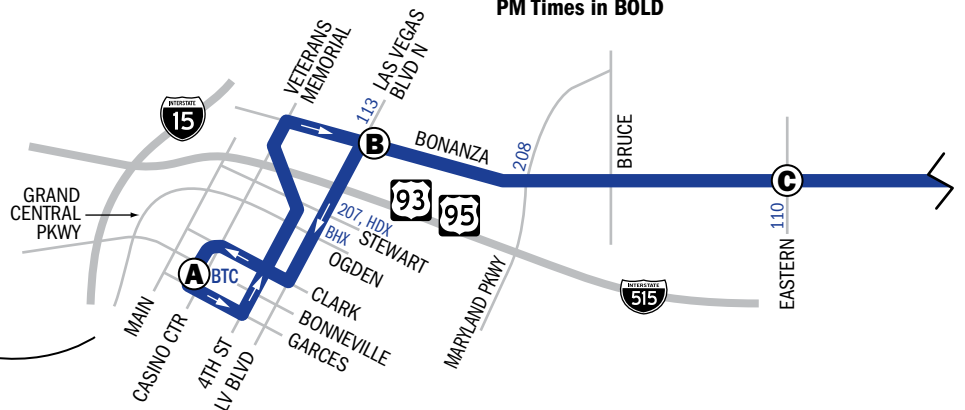

Eastbound Saturdays

(A)	(B)	(C)	(D)	(E)	▼
BONNEVILLE TRANSIT CENTER (Bay 10)	BONANZA & LV BLVD	EASTERN	LAMB	BONANZA & NELLIS	CONTINUES AS ROUTE
5:02	5:09	5:14	5:21	5:25	
5:37	5:44	5:49	5:56	6:00	
6:07	6:14	6:19	6:26	6:30	
6:37	6:45	6:50	6:58	7:02	
7:07	7:15	7:20	7:28	7:32	
7:37	7:45	7:51	7:59	8:03	
8:07	8:15	8:21	8:29	8:33	
8:37	8:45	8:51	8:59	9:03	
9:07	9:15	9:21	9:29	9:33	
9:33	9:42	9:48	9:57	10:01	
9:58	10:07	10:13	10:22	10:26	
10:23	10:32	10:38	10:47	10:51	
10:48	10:57	11:03	11:12	11:16	
11:14	11:23	11:29	11:38	11:42	
11:44	11:53	11:59	12:08	12:12	
12:14	12:23	12:29	12:38	12:42	
12:44	12:53	12:59	1:08	1:12	
1:14	1:23	1:29	1:38	1:42	
1:44	1:53	1:59	2:08	2:12	
2:14	2:23	2:29	2:38	2:42	
2:44	2:53	2:59	3:08	3:12	
3:14	3:23	3:29	3:38	3:42	
3:44	3:53	3:59	4:08	4:12	
4:14	4:23	4:29	4:38	4:42	
4:44	4:53	4:59	5:08	5:12	
5:14	5:23	5:29	5:38	5:42	
5:44	5:52	5:58	6:07	6:11	
6:14	6:22	6:28	6:37	6:41	
6:44	6:52	6:57	7:05	7:09	
7:13	7:21	7:26	7:34	7:38	208
7:43	7:51	7:56	8:04	8:08	
8:13	8:21	8:26	8:34	8:38	
8:43	8:51	8:56	9:04	9:08	
9:13	9:21	9:26	9:34	9:38	208
9:43	9:51	9:56	10:04	10:08	
10:15	10:23	10:28	10:36	10:40	208
11:15	11:23	11:28	11:35	11:39	208
12:08	12:15	12:20	12:26	12:29	
1:04	1:11	1:16	1:22	1:25	

NOTE: ■ Trip starts at the first bus stop west of Nellis.

Schedule Times:
AM Times in REGULAR
PM Times in BOLD