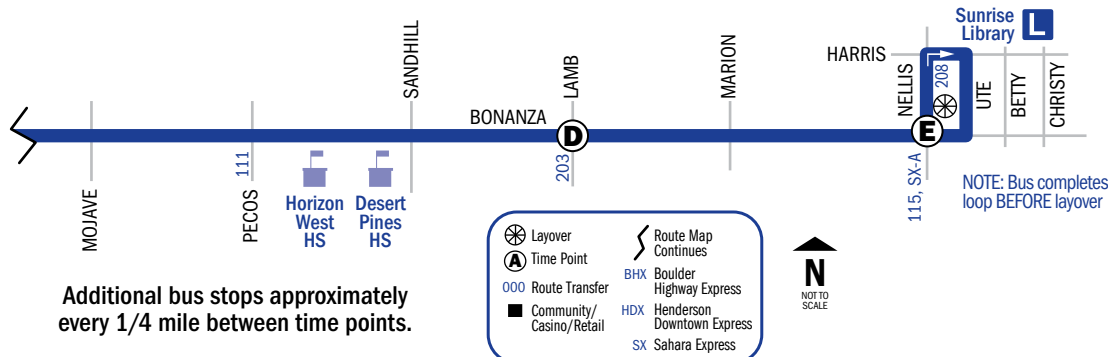

Westbound Sundays

(E) BONANZA & NELLIS	(D) LAMB	(C) EASTERN	(B) BONANZA & LV BLVD	(A) BONNEVILLE TRANSIT CENTER (BTC)	CONTINUES AS ROUTE
4:35	4:39	4:48	4:52	4:58	106A
5:16	5:20	5:29	5:33	5:39	106A
5:45	5:50	5:59	6:03	6:09	
6:16	6:20	6:29	6:33	6:39	106A
6:43	6:49	6:59	7:04	7:11	106
7:13	7:19	7:29	7:34	7:41	106A
7:43	7:49	7:59	8:04	8:11	106
8:13	8:19	8:29	8:34	8:41	106A
8:43	8:49	8:59	9:04	9:11	106
9:13	9:19	9:29	9:34	9:41	106A
9:43	9:49	9:59	10:04	10:11	106
10:13	10:19	10:29	10:34	10:41	106A
10:43	10:49	10:59	11:04	11:11	106
11:13	11:19	11:29	11:34	11:41	106A
11:43	11:49	11:59	12:04	12:11	106
12:13	12:19	12:29	12:34	12:41	106A
12:43	12:49	12:59	1:04	1:11	106
1:13	1:19	1:29	1:34	1:41	106A
1:44	1:50	2:00	2:05	2:12	106
2:14	2:20	2:30	2:35	2:42	106B
2:44	2:50	3:00	3:05	3:12	106
3:14	3:20	3:30	3:35	3:42	106B
3:44	3:50	4:00	4:05	4:12	106
4:14	4:20	4:30	4:35	4:42	106B
4:44	4:50	5:00	5:05	5:12	106B
5:14	5:20	5:30	5:35	5:42	106B
5:45	5:51	6:01	6:05	6:12	106B
6:15	6:21	6:30	6:34	6:41	106B
6:45	6:51	7:00	7:04	7:11	
7:20	7:26	7:35	7:39	7:46	106B
7:50	7:56	8:05	8:09	8:16	
8:20	8:26	8:35	8:39	8:46	106B
8:50	8:56	9:05	9:09	9:16	
9:20	9:26	9:35	9:39	9:46	106B
9:52	9:57	10:05	10:09	10:15	DVX
10:29	10:34	10:42	10:46	10:52	106B
11:27	11:32	11:40	11:44	11:50	106B
12:22	12:26	12:33	12:37	12:43	106B

NOTE: Trip starts at the first bus stop west of Nellis.

Schedule Times: AM Times in REGULAR PM Times in BOLD

NOTE: Trip starts at the first bus stop west of Nellis.

215