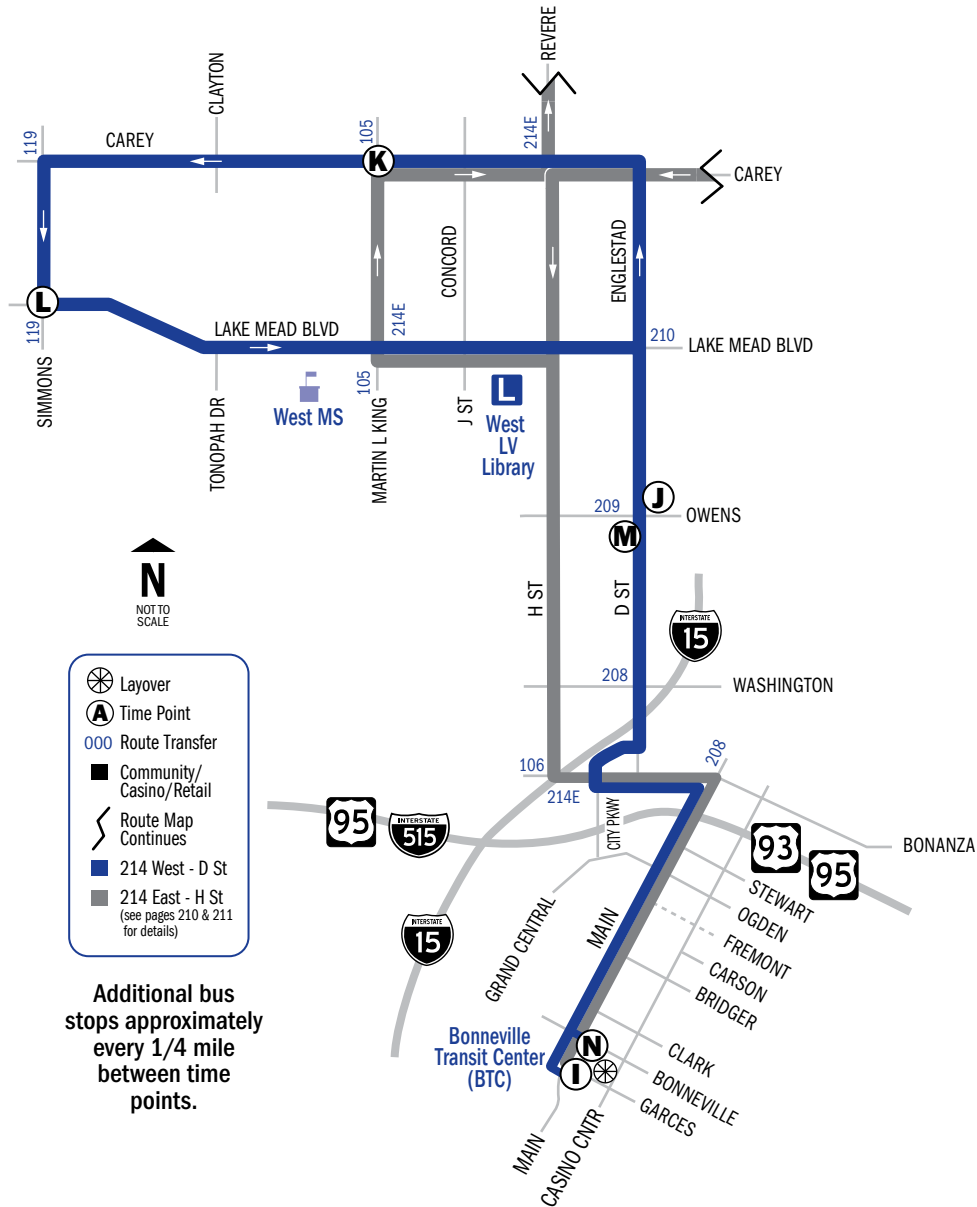

Weekdays Only | West - D Street 214

214