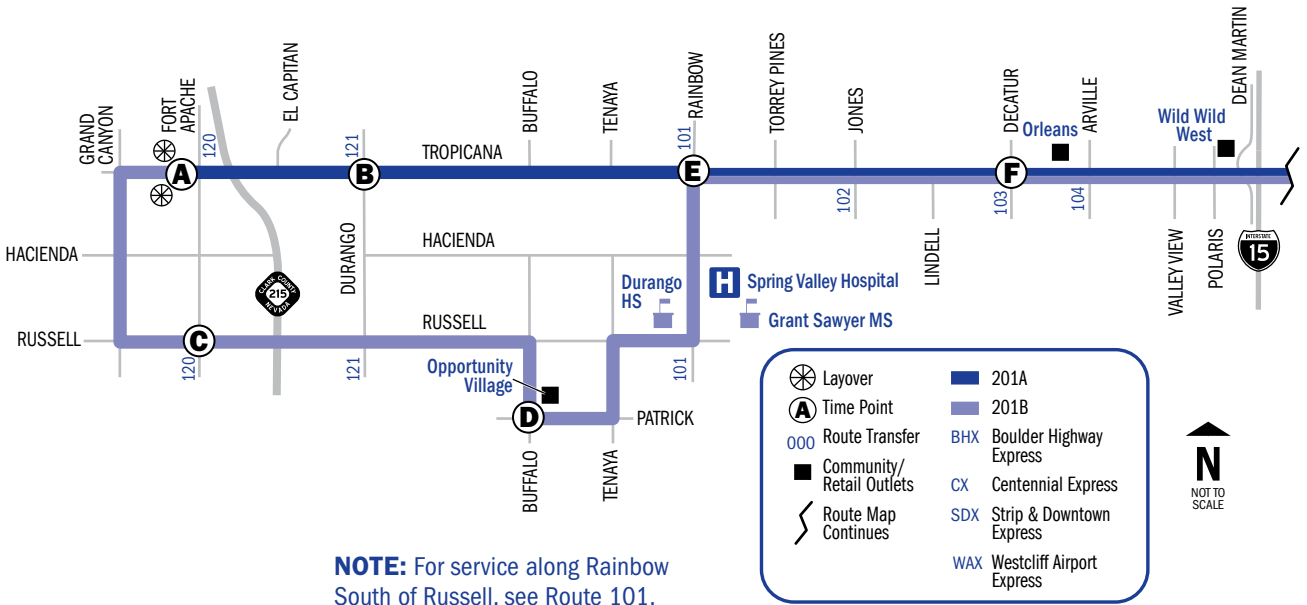

201 Tropicana

frequent service  24 hour service

frequent service  24 hour service

201

 frequent service on Tropicana
East of Rainbow only

NOTE: For service along Rainbow South of Russell, see Route 101.

	Layover		201A
	Time Point		201B
	Route Transfer		BHX Boulder Highway Express
	Community/Retail Outlets		CX Centennial Express
	Route Map Continues		SDX Strip & Downtown Express
			WAX Westcliff Airport Express

Additional bus stops approximately every 1/4 mile between time points.

frequent service 

24 hour service

NOTE: For information regarding service to Sam Boyd Stadium during select events, please see Routes 601 and 602 on pages 230 and 231.