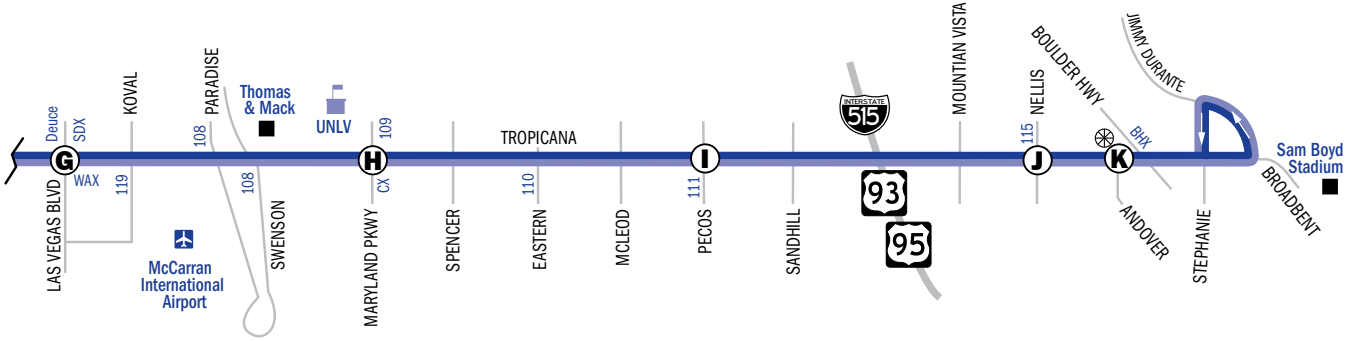

201 Tropicana

frequent service  24 hour service

frequent service  24 hour service

201

 frequent service on Tropicana
East of Rainbow only

NOTE: For service along Rainbow South of Russell, see Route 101.

	Layover		201A
	Time Point		201B
	Route Transfer		BHX Boulder Highway Express
	Community/Retail Outlets		CX Centennial Express
	Route Map Continues		SDX Strip & Downtown Express
			WAX Westcliff Airport Express

Additional bus stops approximately every 1/4 mile between time points.

frequent service 

24 hour service

NOTE: For information regarding service to Sam Boyd Stadium during select events, please see Routes 601 and 602 on pages 230 and 231.