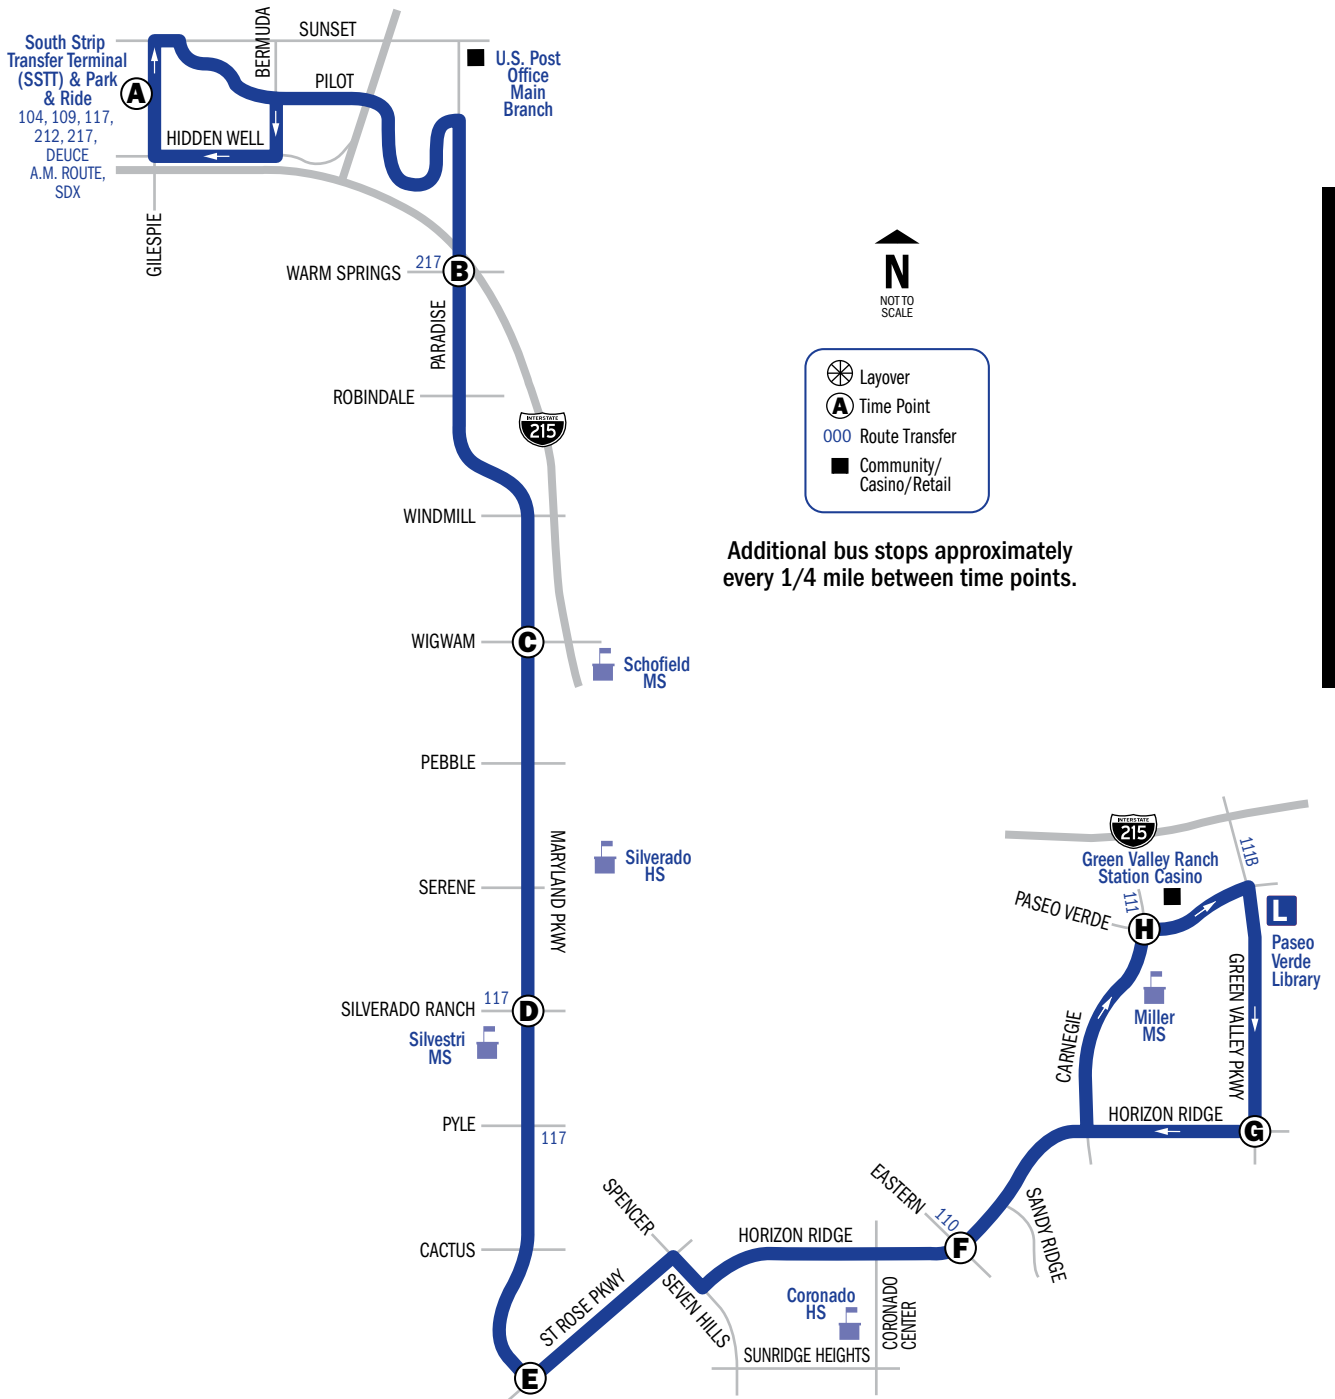

122

122 S. Maryland Pkwy/Horizon Ridge | Weekends & Holidays

Southbound Weekends & Holidays

Northbound Weekends & Holidays

122

(A)	SSTT (Bay 16)	(B)	WARM SPRINGS	(C)	WIGWAM	(D)	SILVERADO RANCH	(E)	MARYLAND & ST. ROSE PKWY	(F)	HORIZON RIDGE & EASTERN	(H)	PASEO VERDE & CARNEGIE
4:44	4:53	4:57	5:01	5:06	5:13	5:18							
5:35	5:44	5:48	5:53	5:58	6:06	6:11							
6:21	6:31	6:36	6:41	6:46	6:54	7:00							
7:10	7:21	7:26	7:31	7:37	7:45	7:51							
8:04	8:15	8:20	8:25	8:31	8:39	8:45							
8:58	9:09	9:14	9:19	9:25	9:33	9:39							
9:58	10:09	10:14	10:19	10:25	10:33	10:39							
10:58	11:09	11:14	11:19	11:25	11:33	11:39							
11:57	12:08	12:13	12:18	12:24	12:32	12:38							
12:55	1:06	1:11	1:17	1:23	1:32	1:38							
1:55	2:06	2:11	2:17	2:23	2:32	2:38							
2:55	3:06	3:11	3:17	3:23	3:32	3:38							
3:55	4:06	4:11	4:17	4:23	4:32	4:38							
4:55	5:06	5:11	5:17	5:23	5:32	5:38							
5:55	6:06	6:11	6:17	6:23	6:32	6:38							
6:55	7:05	7:10	7:15	7:21	7:29	7:35							
7:55	8:05	8:10	8:15	8:21	8:29	8:35							
8:55	9:05	9:10	9:15	9:21	9:29	9:35							
9:55	10:04	10:09	10:14	10:19	10:26	10:31							
10:55	11:04	11:09	11:14	11:19	11:26	11:31							
11:55	12:04	12:08	12:12	12:17	12:24	12:29							
12:55	1:04	1:08	1:12	1:17	1:24	1:29							

Schedule Times: AM Times in REGULAR PM Times in BOLD
 ■ NO SERVICE

NOTE: ■ After serving Paseo Verde, trip ends at Horizon Ridge & Green Valley Parkway four to five minutes after time shown.

S. Maryland Pkwy/Horizon Ridge 122 | Weekends & Holidays

Additional bus stops approximately every 1/4 mile between time points.

122