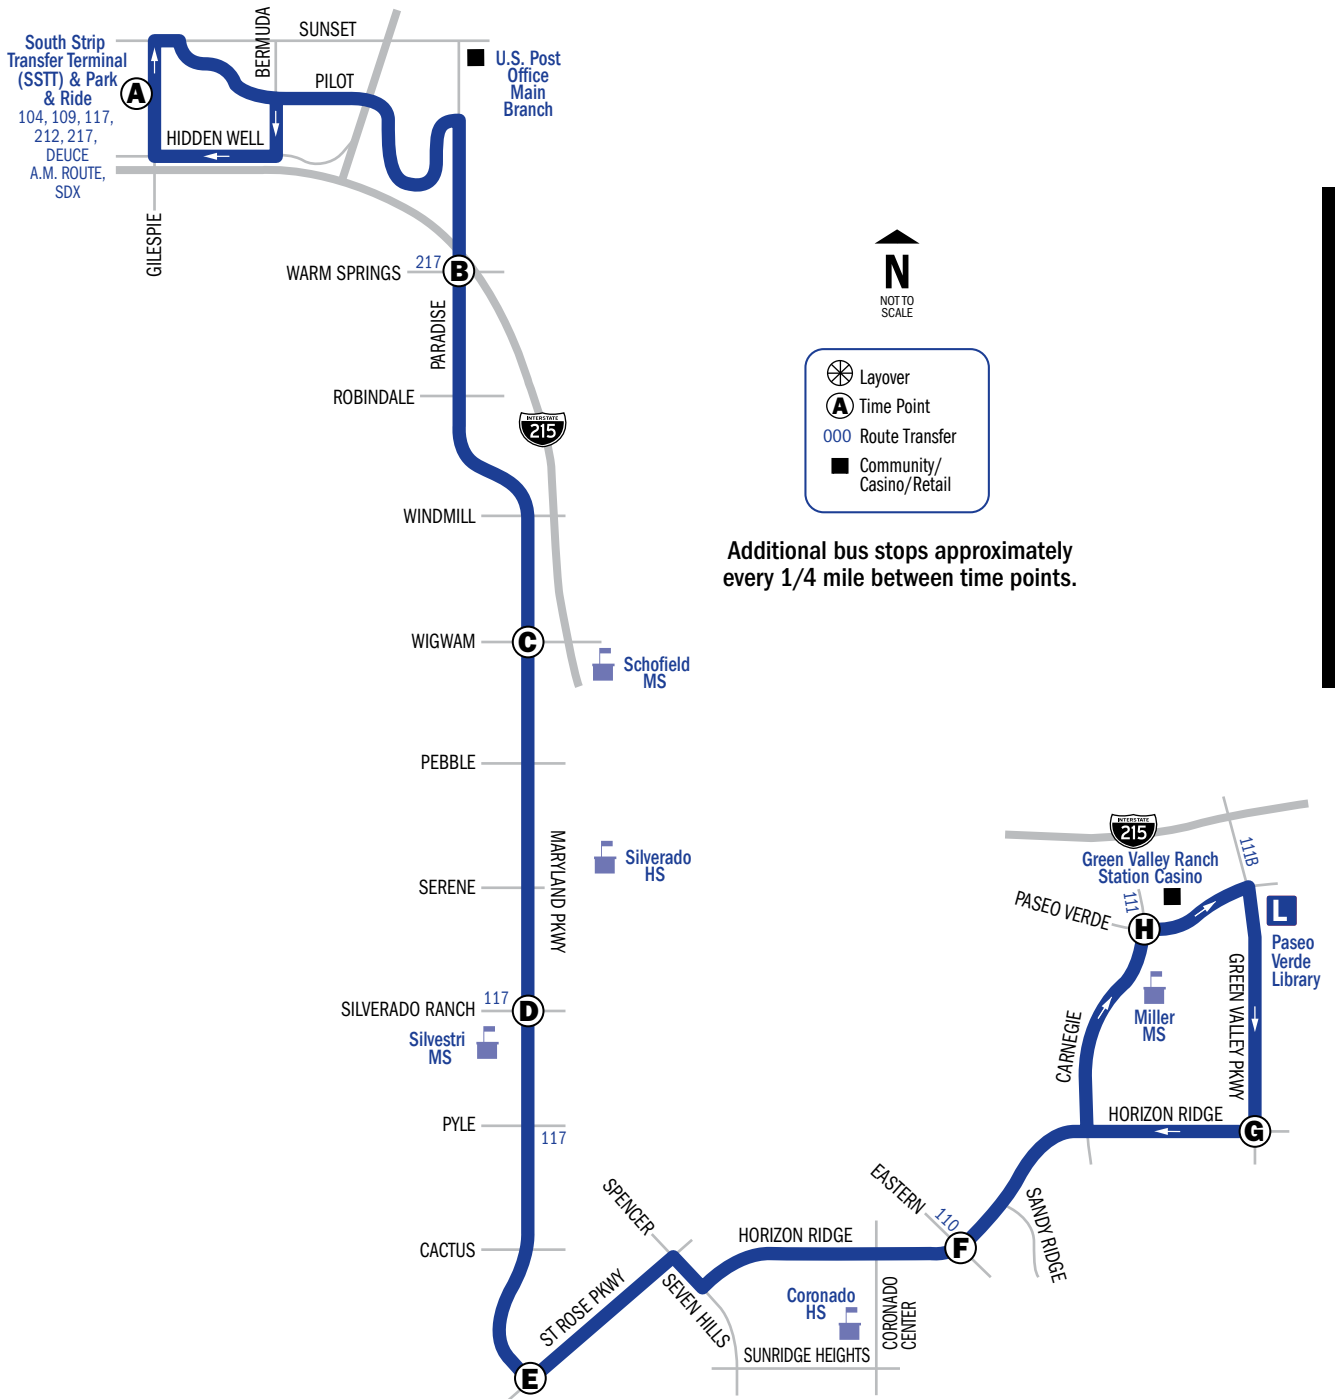

Weekdays | S. Maryland Pkwy/Horizon Ridge 122

122