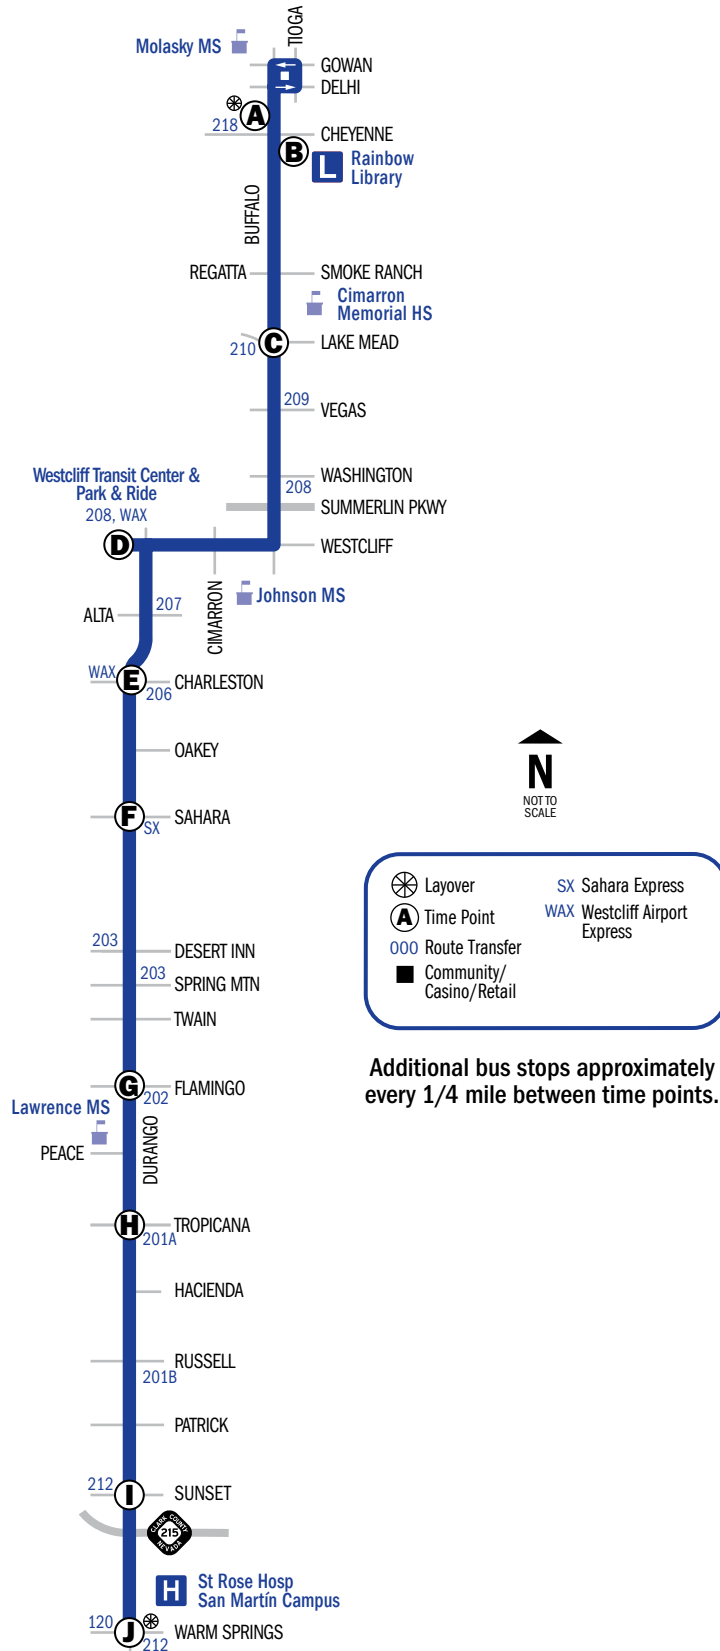

Weekends & Holidays | Durango/Buffalo 121

121