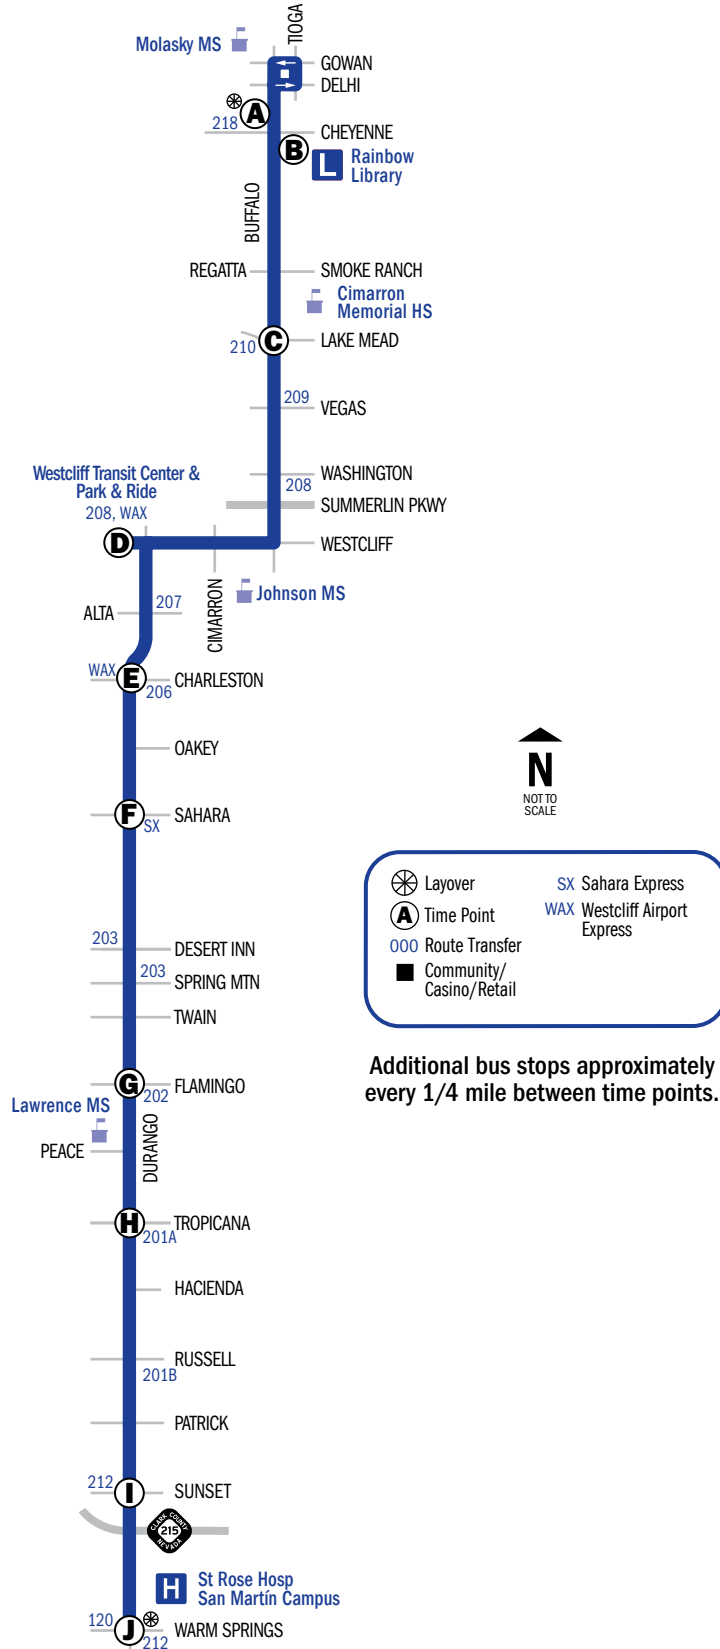

Weekdays | Durango/Buffalo 121

121