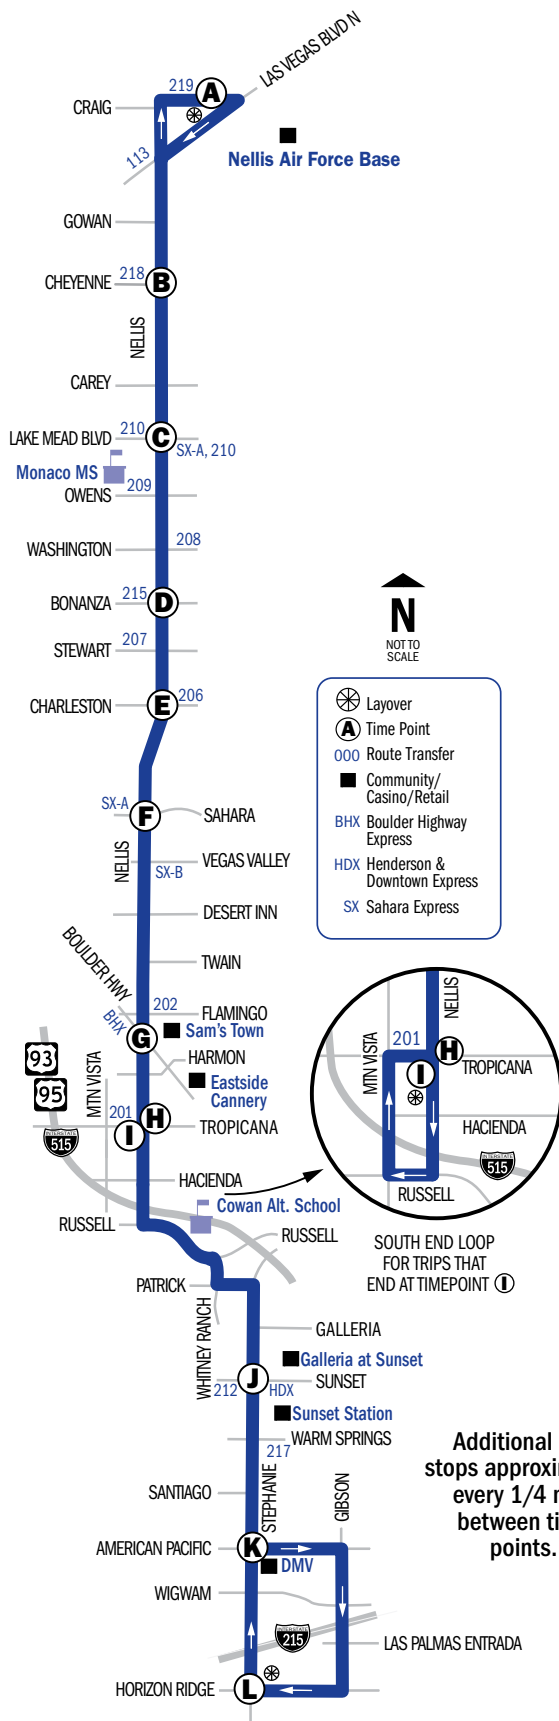

NOTE: ■
 Trip ends at Tropicana and Mtn. Vista after serving stops along Russell Rd.

Schedule Times: AM Times in
 REGULAR **PM Times in BOLD**
 ■ NO SERVICE

Weekdays | Nellis/Stephanie 115

Northbound Weekdays

115

24 hour service

Additional bus stops approximately every 1/4 mile between time points.

NOTE: □ Trip begins at Gibson and Las Palmas Entrada at 4:35 AM.

Sundays | Nellis/Stephanie 115

Southbound Sundays

SEE MAP ON PAGE 141

115

24 hour service