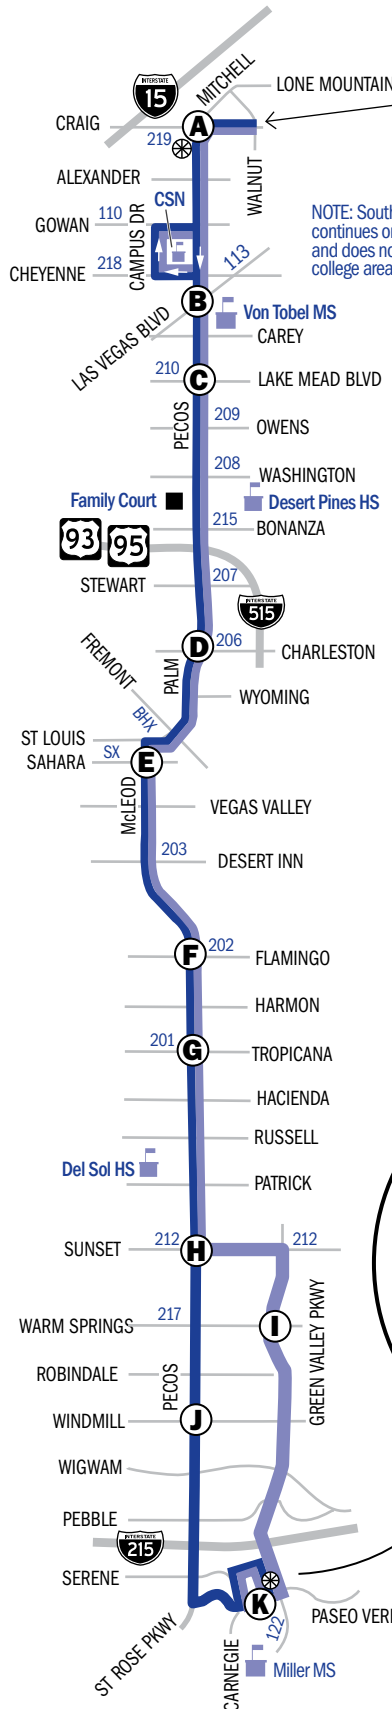

Weekdays | Green Valley/Pecos 111

NOTE: Route 111 serves Craig between Pecos and Walnut eastbound ONLY.

NOTE: Southbound continues on Pecos and does not enter college area.

	111A
	111B
000 Route Transfer	SX Sahara Express
	BHX Boulder Highway Express

Additional bus stops approximately every 1/4 mile between time points.

EVENING AND SUNDAY ROUTING SOUTH END