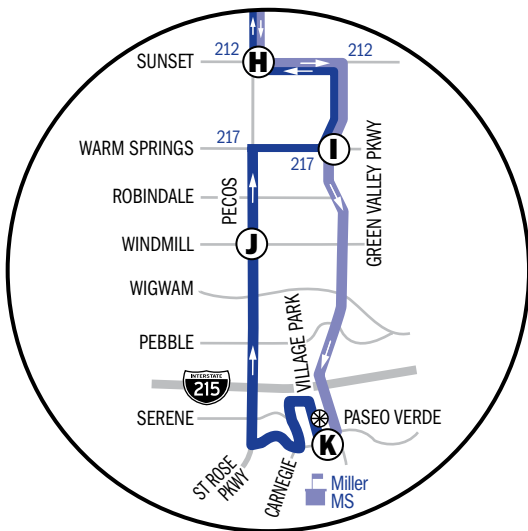

NOTE: ■ Trip does not serve CSN or stops along Cheyenne and Gowan. Buses will continue north on Pecos across Cheyenne.

NOTE: ■ Trip travels along Craig to Lamb and continues as Route 203.

NOTE: In the evening hours, Green Valley Pkwy south of Warm Springs is serviced southbound only. To travel northbound, board Route 111B southbound and continue through the layover.

NOTE: In the evening hours, Pecos south of Sunset is serviced northbound only. To access this area, board Route 111B southbound and continue through the layover. Please see inset map for more information.

Schedule Times: AM Times in REGULAR PM Times in BOLD

■ NO SERVICE

Weekdays | Green Valley/Pecos 111

NOTE: Route 111 serves Craig between Pecos and Walnut eastbound ONLY.

NOTE: Southbound continues on Pecos and does not enter college area.

	111A
	111B
000 Route Transfer	SX Sahara Express
	BHX Boulder Highway Express

Additional bus stops approximately every 1/4 mile between time points.

EVENING AND SUNDAY ROUTING SOUTH END

SOUTH LOOP

111 Green Valley/Pecos | Saturdays