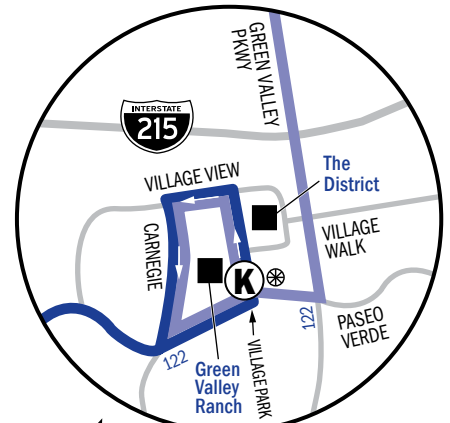

NOTE: ■ Trip does not serve CSN or stops along Cheyenne and Gowan. Buses will continue north on Pecos across Cheyenne.

NOTE: ■ Trip travels along Craig to Lamb and continues as Route 203.

NOTE: In the evening hours, Green Valley Pkwy south of Warm Springs is serviced southbound only. To travel northbound, board Route 111B southbound and continue through the layover.

NOTE: In the evening hours, Pecos south of Sunset is serviced northbound only. To access this area, board Route 111B southbound and continue through the layover. Please see inset map for more information.

Schedule Times: AM Times in REGULAR PM Times in BOLD

■ NO SERVICE

Weekdays | Green Valley/Pecos 111

NOTE: Route 111 serves Craig between Pecos and Walnut eastbound ONLY.

NOTE: Southbound continues on Pecos and does not enter college area.

	111A
	111B
000 Route Transfer	SX Sahara Express
	BHX Boulder Highway Express

Additional bus stops approximately every 1/4 mile between time points.

EVENING AND SUNDAY ROUTING SOUTH END

SOUTH LOOP

111 Green Valley/Pecos | Saturdays